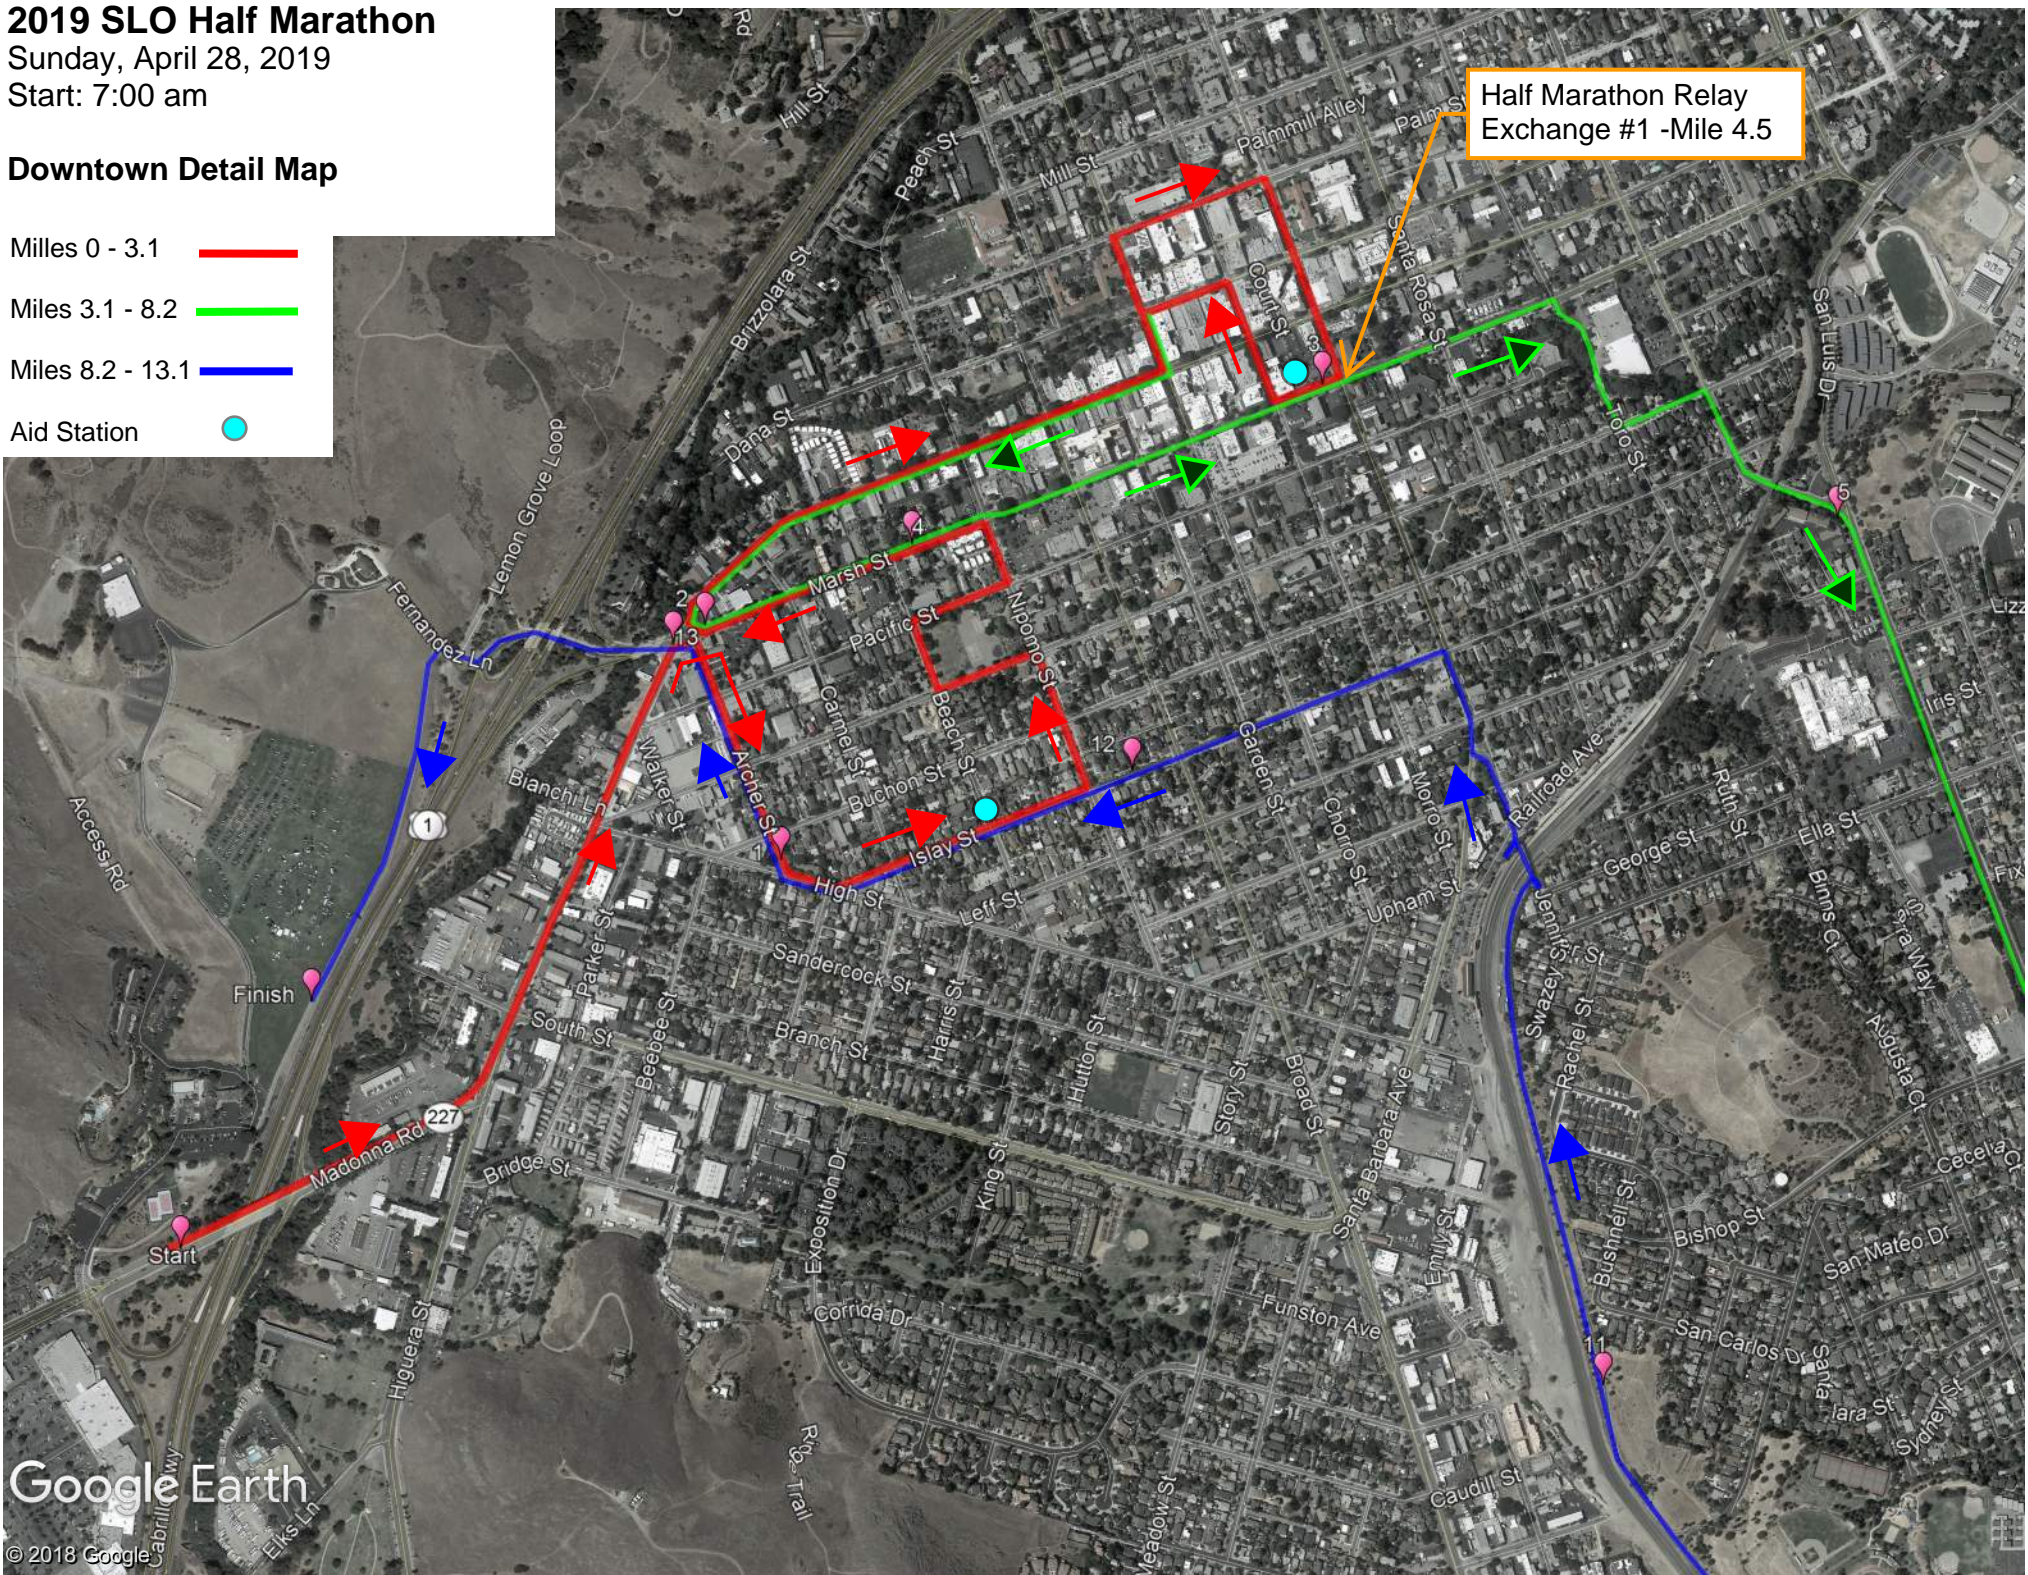

# 2019 SLO Half Marathon

Sunday, April 28, 2019

Start: 7:00 am

## Downtown Detail Map

Miles 0 - 3.1 —

Miles 3.1 - 8.2 —

Miles 8.2 - 13.1 —

Aid Station ●

Half Marathon Relay Exchange #1 - Mile 4.5