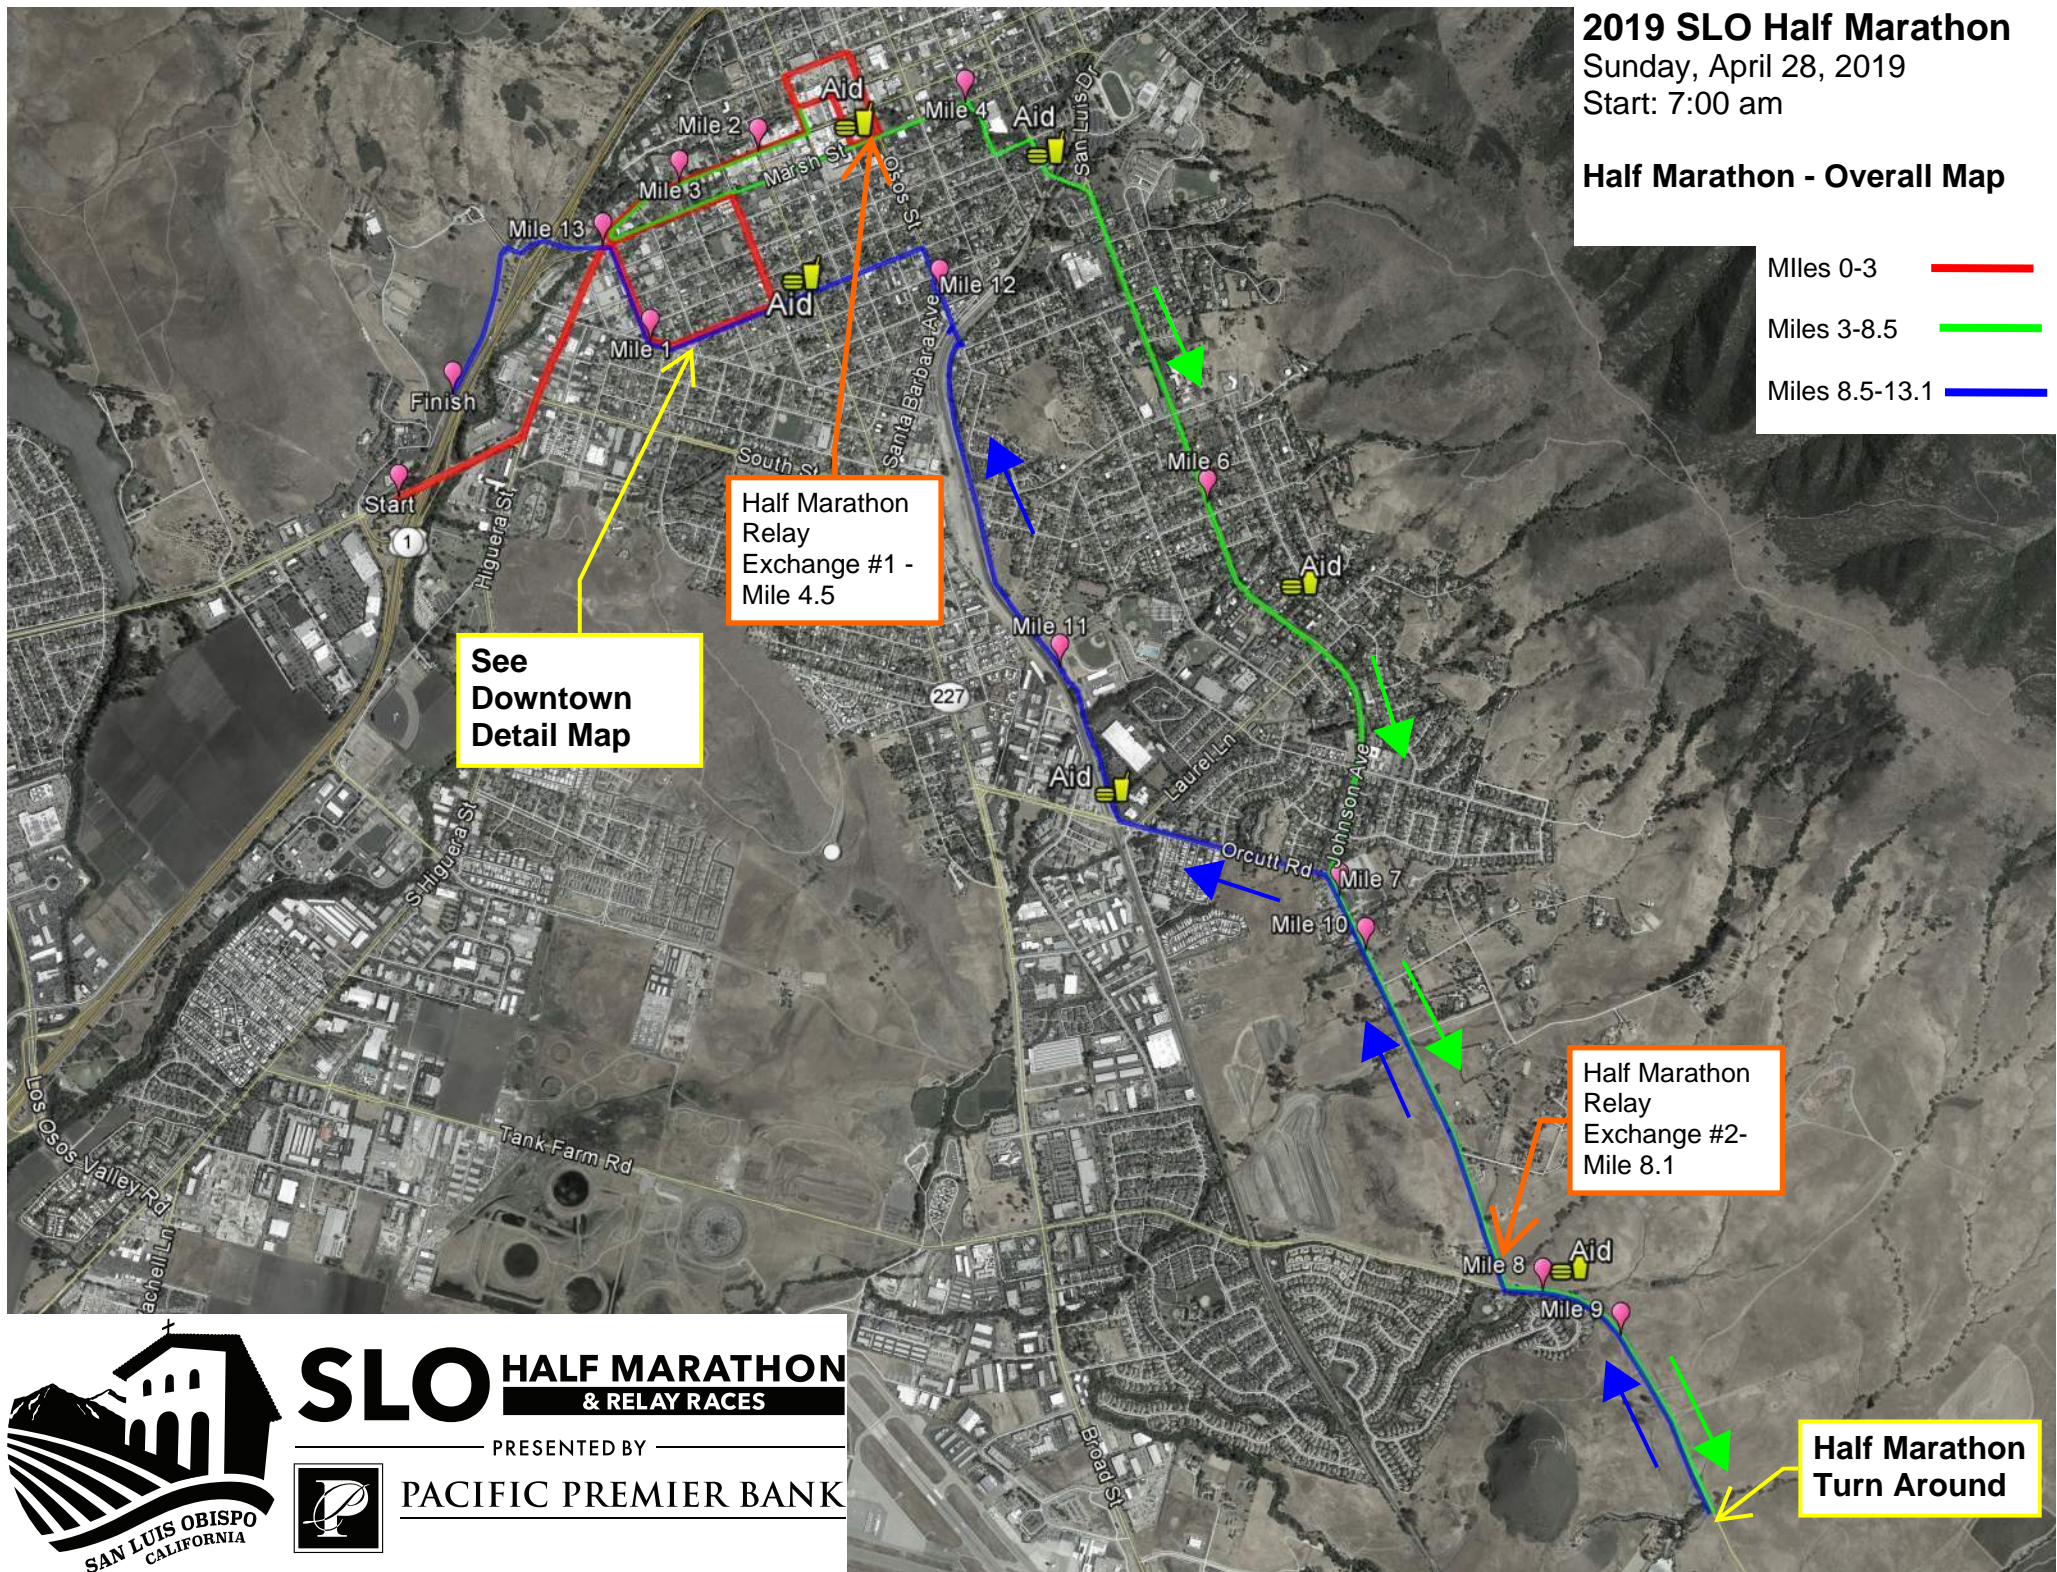

# 2019 SLO Half Marathon

Sunday, April 28, 2019

Start: 7:00 am

## Half Marathon - Overall Map

- Miles 0-3 
- Miles 3-8.5 
- Miles 8.5-13.1 

See  
Downtown  
Detail Map

Half Marathon  
Relay  
Exchange #1 -  
Mile 4.5

Half Marathon  
Relay  
Exchange #2-  
Mile 8.1

Half Marathon  
Turn Around

# SLO HALF MARATHON

& RELAY RACES

PRESENTED BY