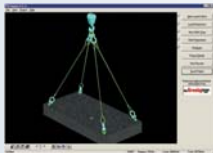

Specifications are subject to change without notice.

About us

SkyAzúl is an industry leader in the sales and service of information and control systems for construction equipment. Skyazúl specializes in providing system design, logistics and project management for a comprehensive equipment solution.

Other Products Available From SkyAzúl

MG 534 Console
upgrade for Link-Belt
Cranes

Rigging Pro
Software to create professional
and accurate rigging plans

PRS 90 Wireless Indicator

Wireless Indicating System
for Mobile Cranes