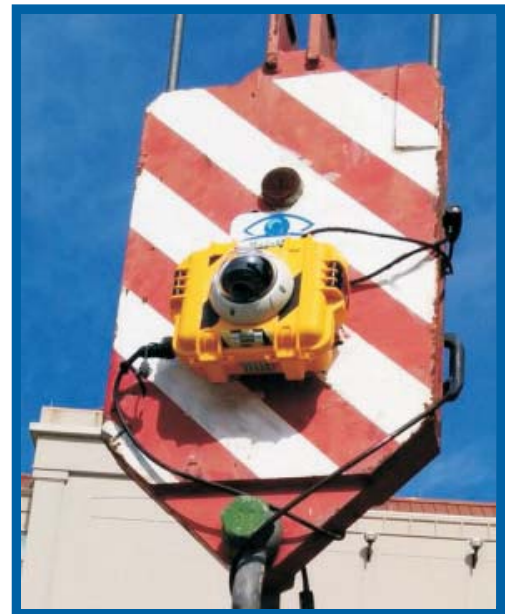

HoistCam™ Director Remote Enterprise Software

Monitor your fleet of construction, industrial, or marine equipment from a single location. The HoistCam Enterprise Director Client software is designed to run virtually on any PC or mobile operating system. With the HoistCam Director Client, you can view your entire fleet of equipment within a particular region or across the world all with a single centralized login.

View from Crane Operator's Cab

Day/NightVision HoistCam™
Armored Dome and Safety Lanyard

Monitors Up To 9 Camera Feeds

Features:

- Real-time video from anywhere in the world can be accessed instantly
- Thousands of job sites or equipment operations can be remotely viewed and managed by the team
- Access to GPS recording, geofencing, and playback with map overlay
- Recordings can be easily searched by specific date, time or alarm condition
- Record, save, and archive video feeds to hard drive, memory card, or centralized server

HoistCam Director Remote Enterprise Software lets you monitor any type of HoistCam equipment/ crane/ platform from anywhere in the world, whether it be in construction, industrial, or marine sectors, through 3G, 4G, or Wireless Access Point connectivity. Single, centralized monitoring enables enhanced productivity, better allocation of time/ travel resources, and quick solutions of any confusion/ problems. HoistCam also offers full service video analysis including complete job site analysis from logistics tracking to safety and operational support.