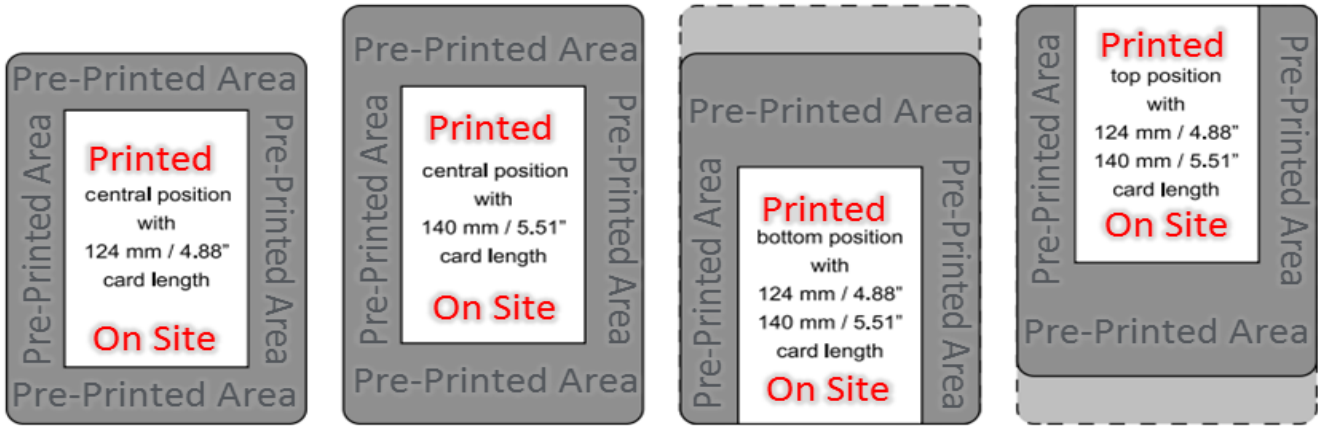

Prices Per Card

Pricing includes 1 hole or no hole. To add an additional hole or slot (2 Total), add an additional 9 cents.

For orders with multiple designs, a fee of $50 per extra design will apply.

min QTY	Color		Card Size	
	front	back	XL 4.88" x 3.46"	XXL 5.51"x 3.46"
500	CMYK	1 color	$ 1.59	$ 2.14
	CMYK	CMYK	$ 2.87	$ 3.64
1000	CMYK	1 color	$ 1.16	$ 1.27
	CMYK	CMYK	$ 1.84	$ 2.13
2500	CMYK	1 color	$ 0.94	$ 1.03
	CMYK	CMYK	$ 1.44	$ 1.54
5000	CMYK	1 color	$ 0.72	$ 0.79
	CMYK	CMYK	$ 1.18	$ 1.25

Supplier is unable to provide quantities less than 500