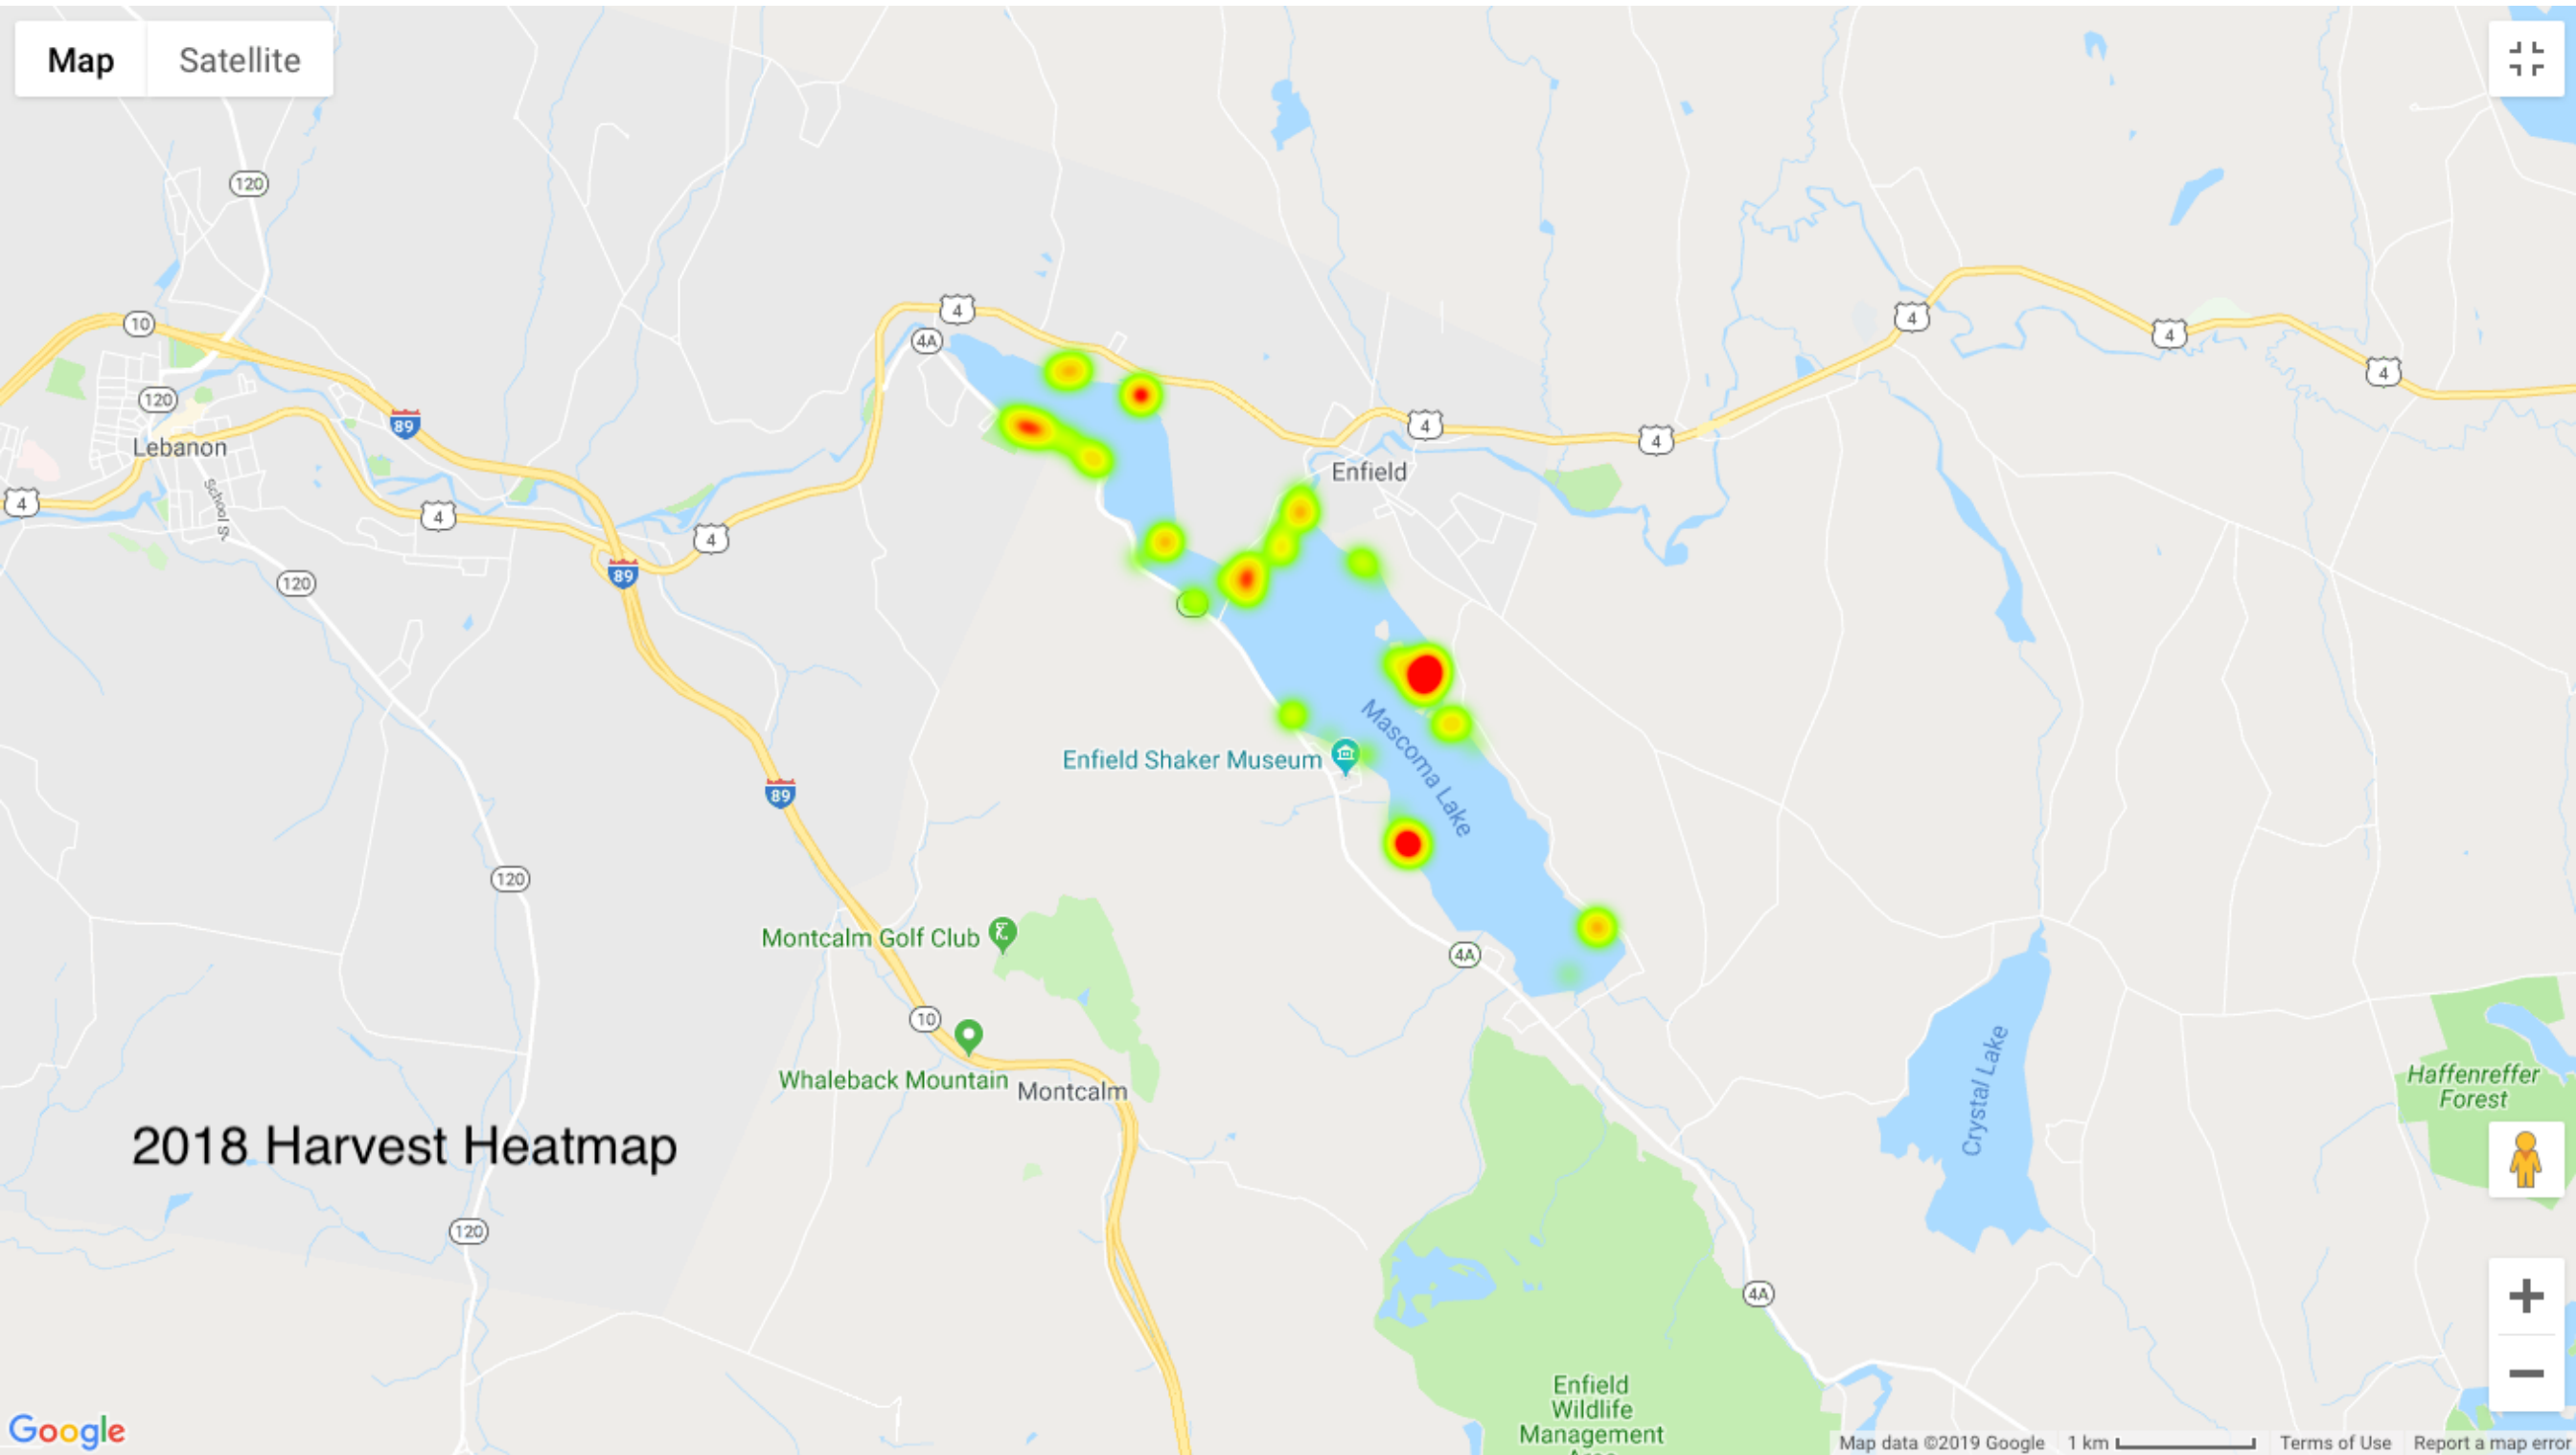

Map Satellite

2018 Harvest Heatmap