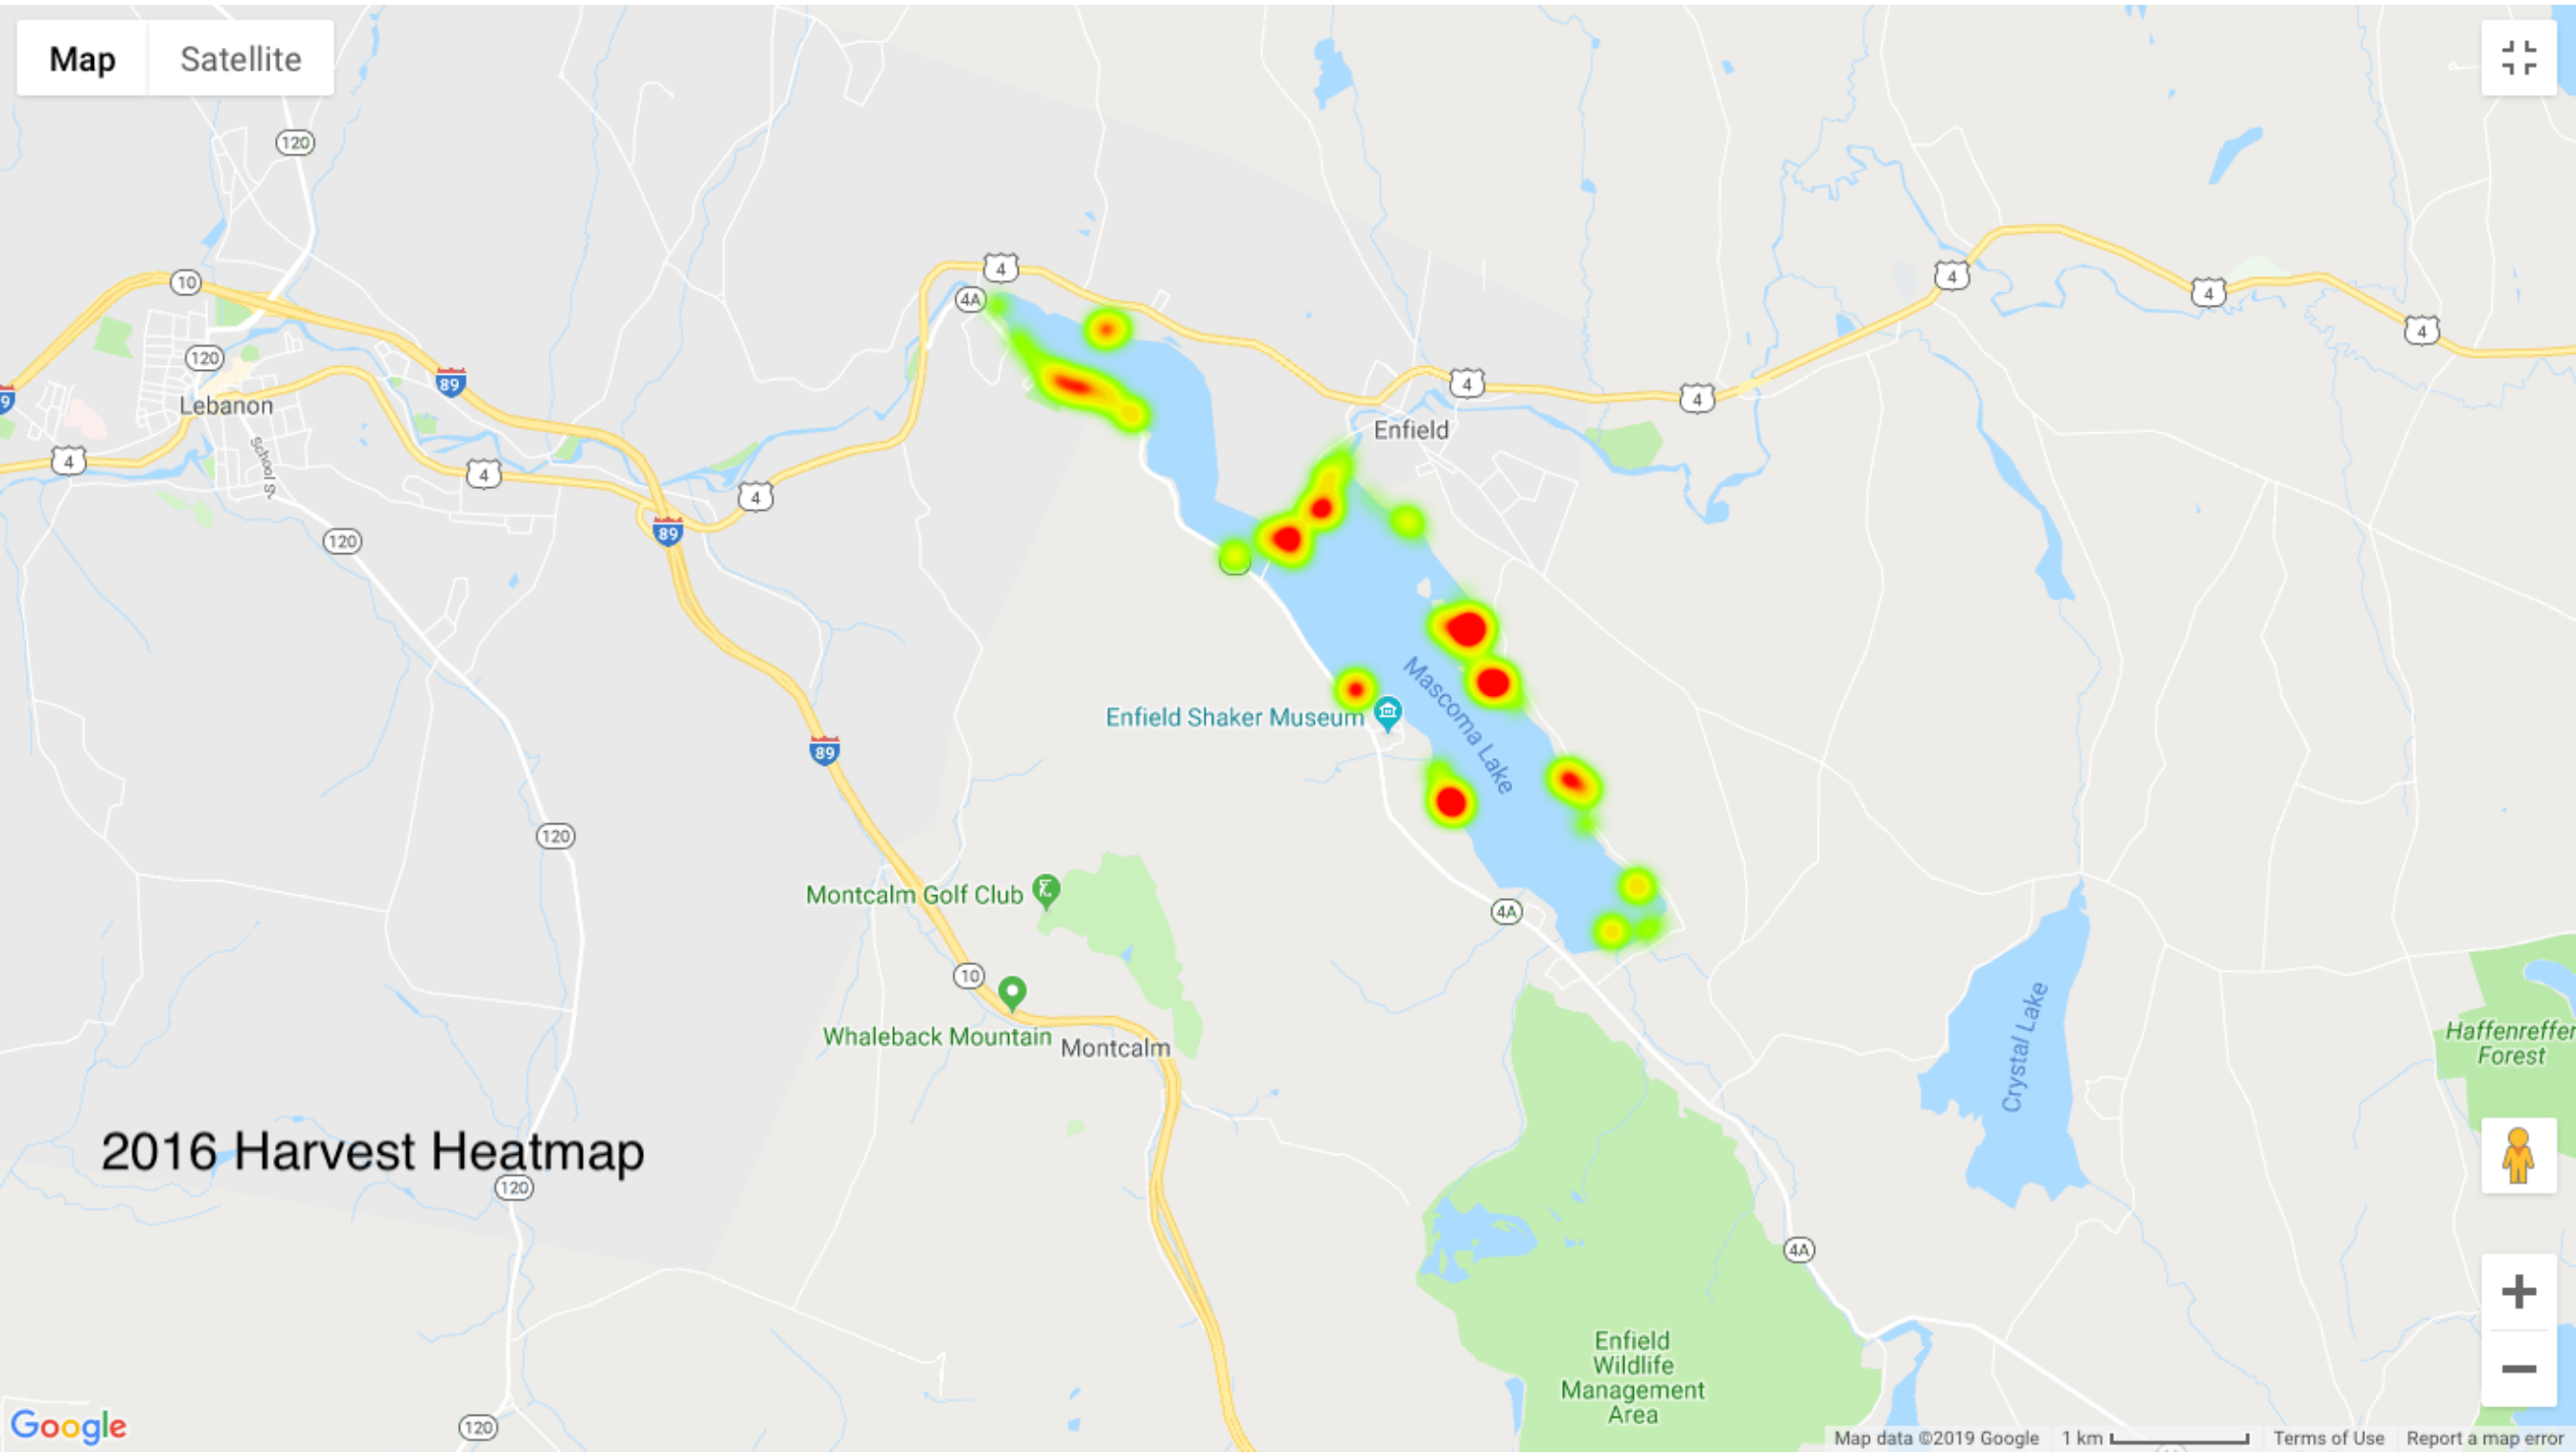

Map Satellite

2016 Harvest Heatmap