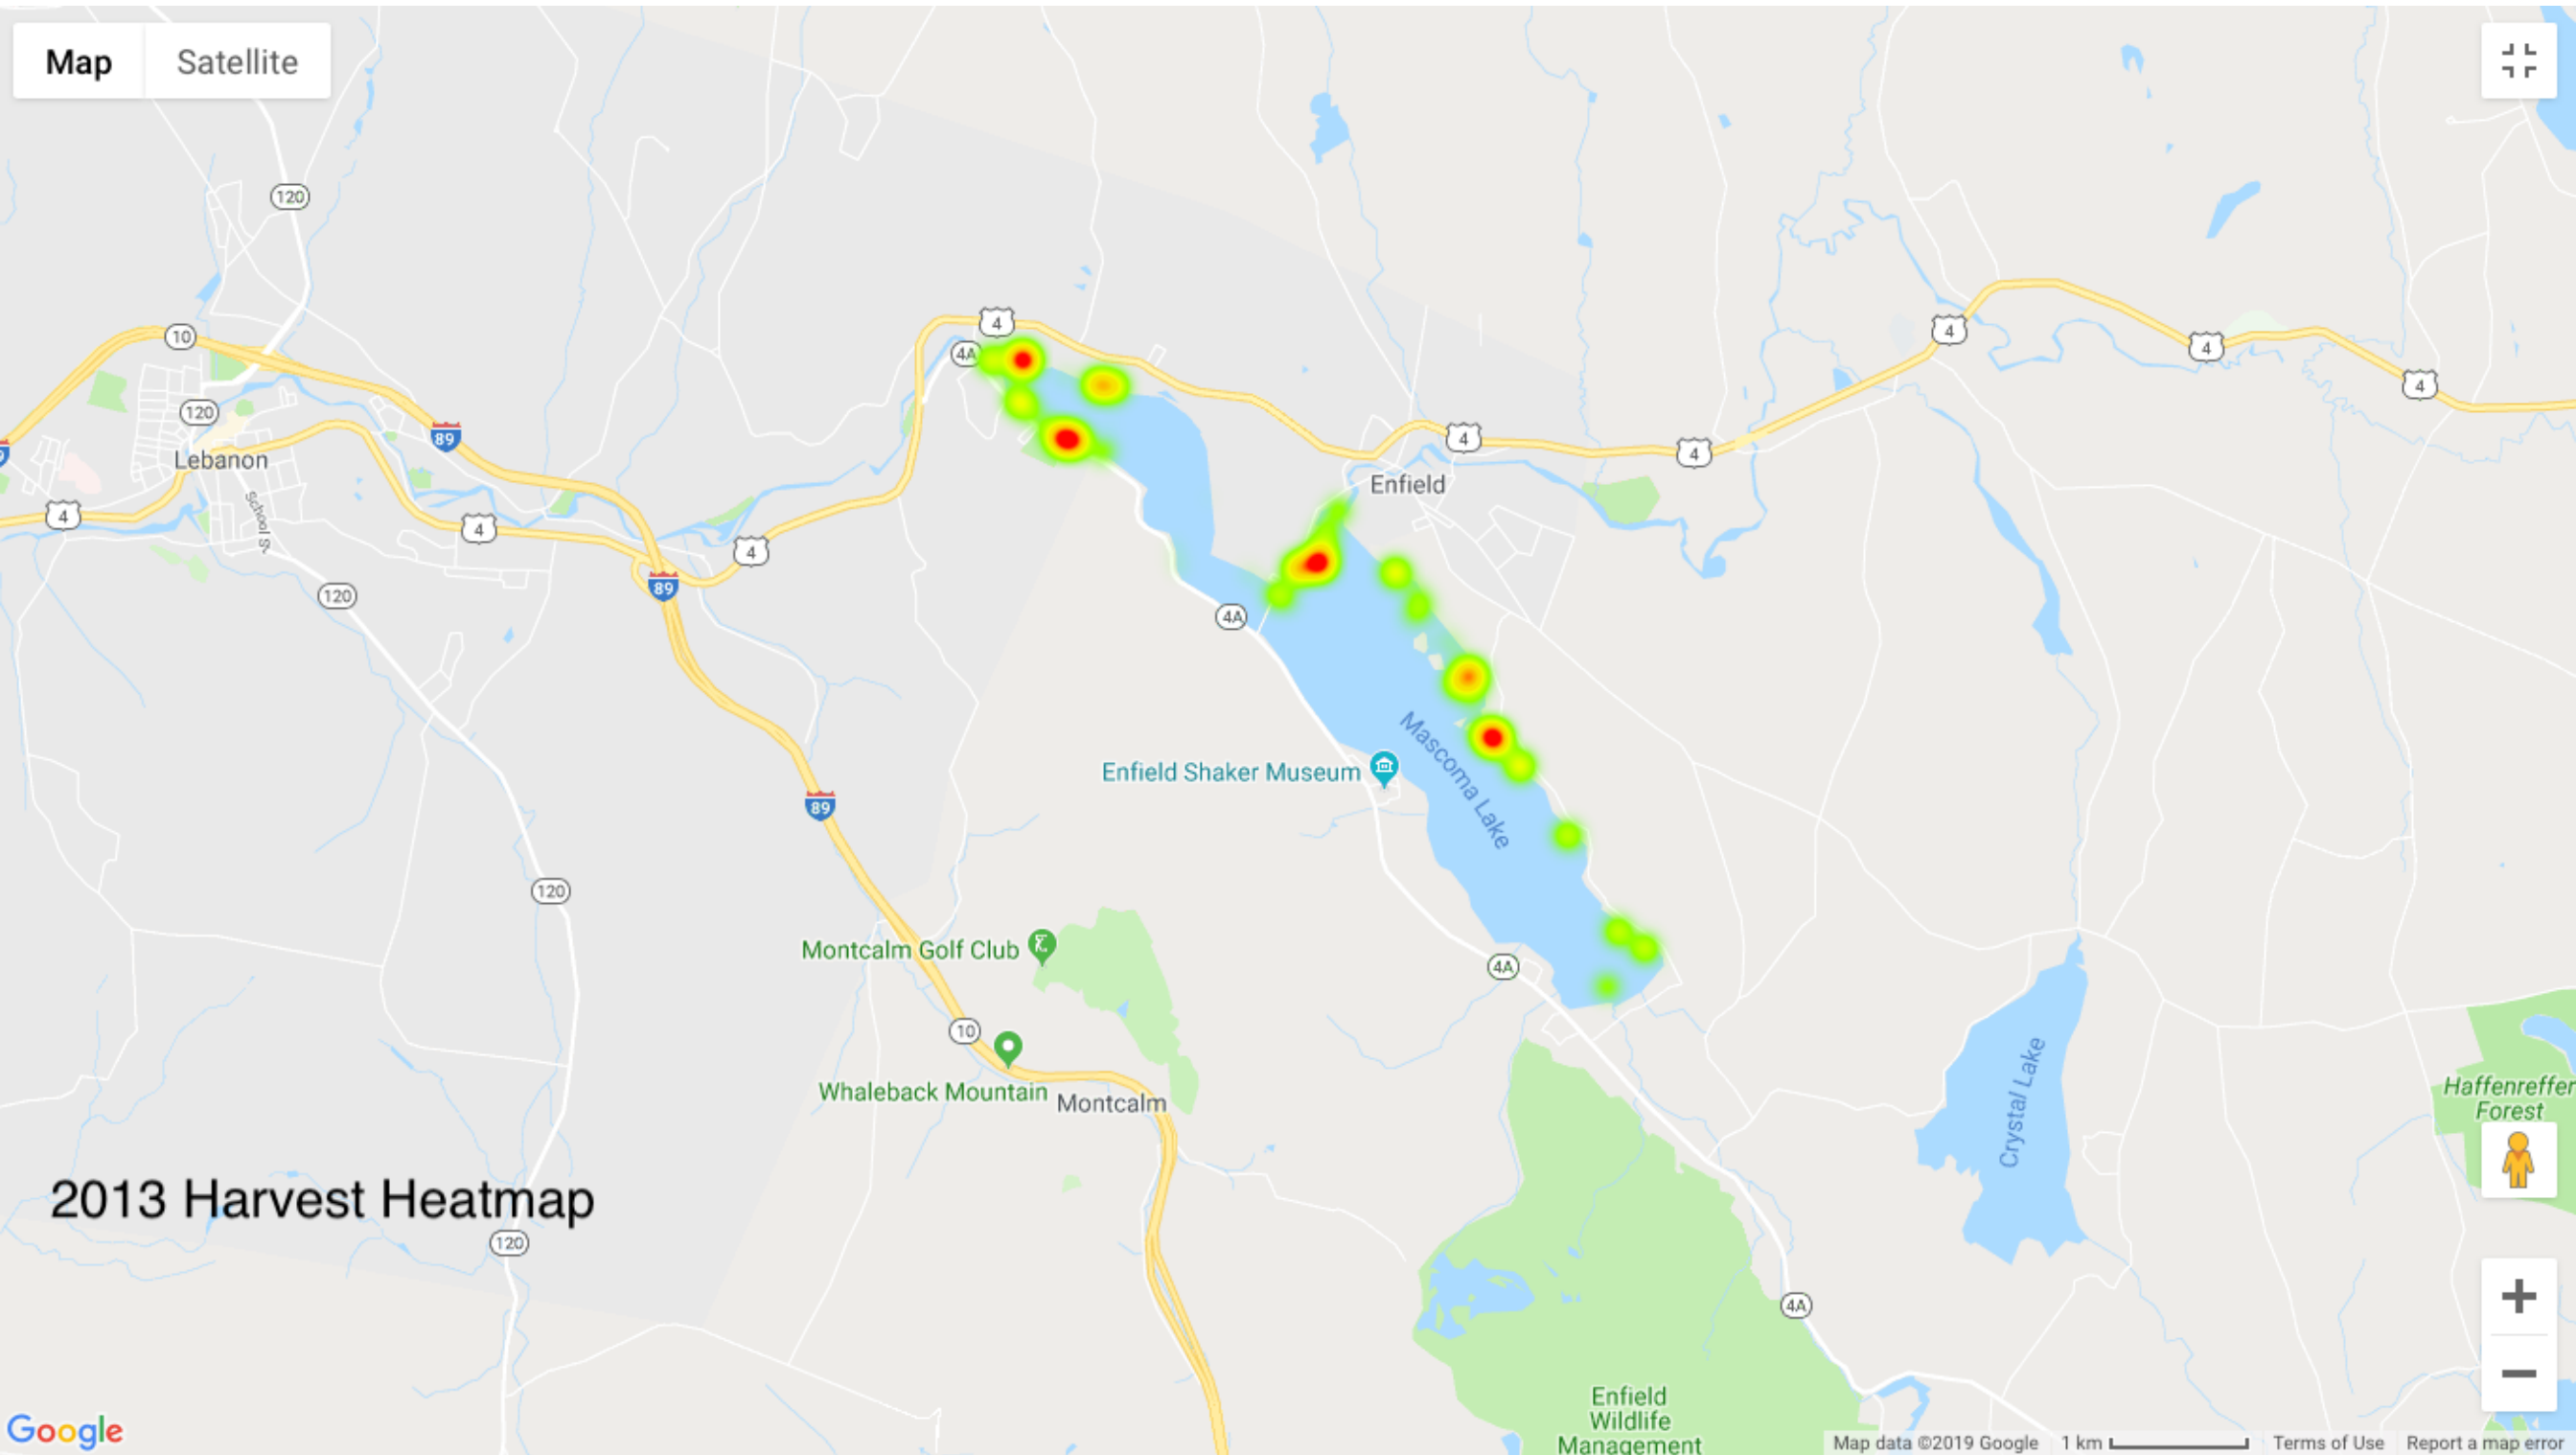

Map

Satellite

2013 Harvest Heatmap