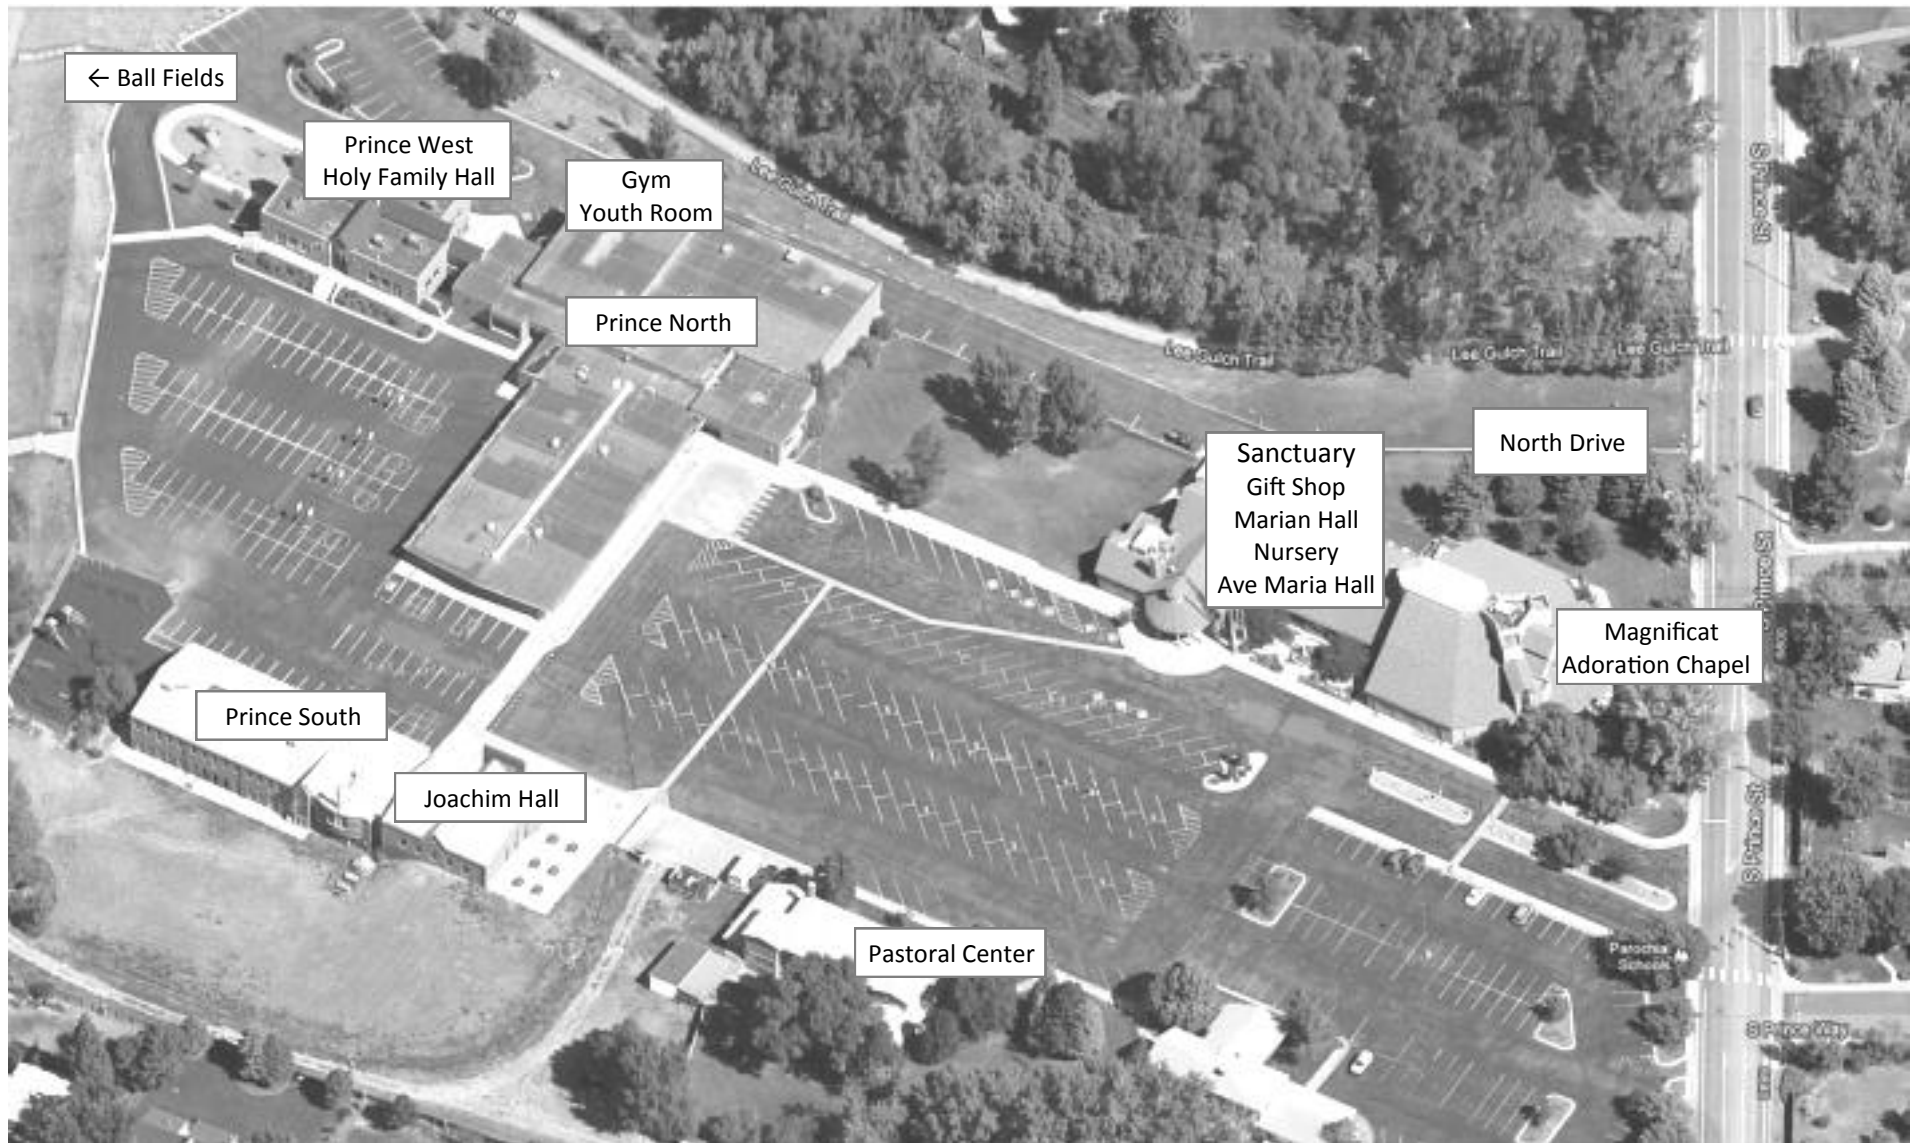

Saint Mary Parish Campus Map

St. Mary Catholic Parish
6853 S Prince St | Littleton, CO 80120 | 303.798.8506 | stmarylittleton.org