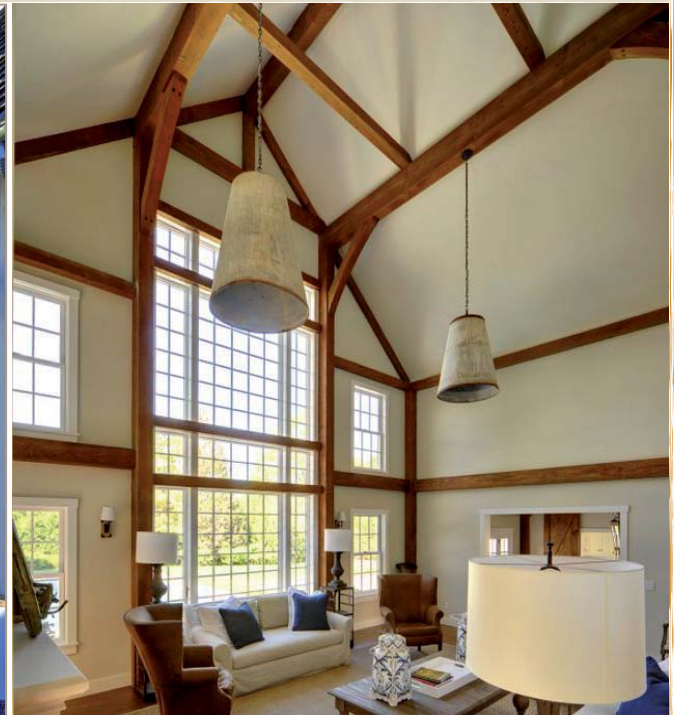

THE LAUREL HOLLOW

THE LAUREL HOLLOW

SQUARE FOOTAGE: 3,500

BEDROOMS: 4

BATHS: 3 Full, 2 Half