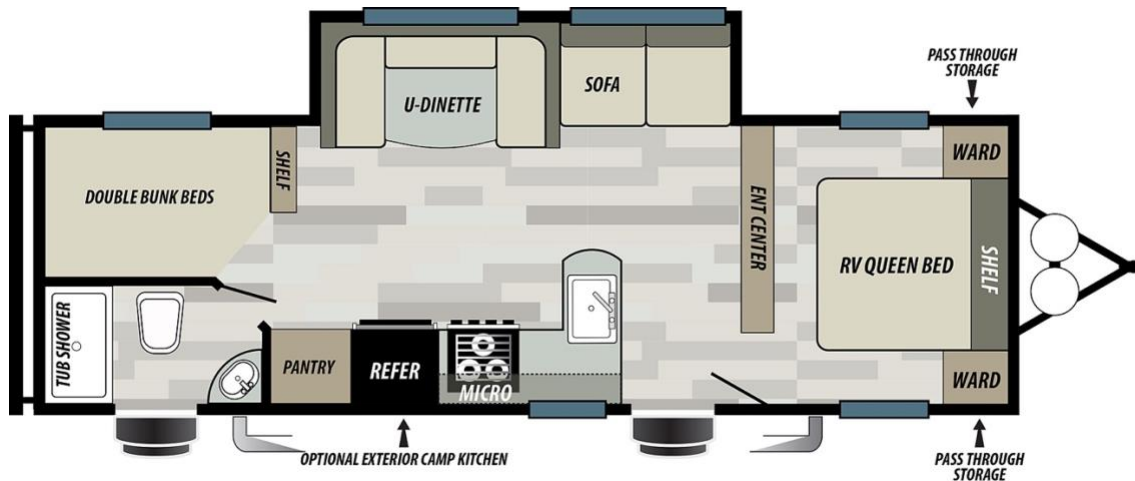

Welcome to Bridgeport Vacation Trailer Rentals! We're so glad you've chosen to stay with us. Below are the cabin layouts for each of our three trailer models. If you have any questions please give us a call Toll-

26 FT. CAMPER

28 FT. CAMPER

30 FT. CAMPER