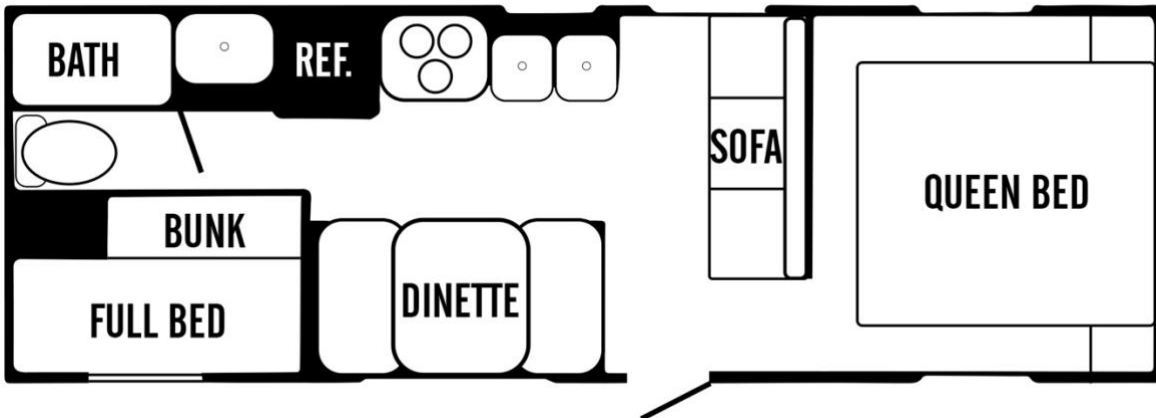

Welcome to Bridgeport Vacation Trailer Rentals! We're so glad you've chosen to stay with us. Below are the cabin layouts for each of our three trailer models. If you have any questions please give us a call Toll-

26 FT. CAMPER

28 FT. CAMPER

30 FT. CAMPER