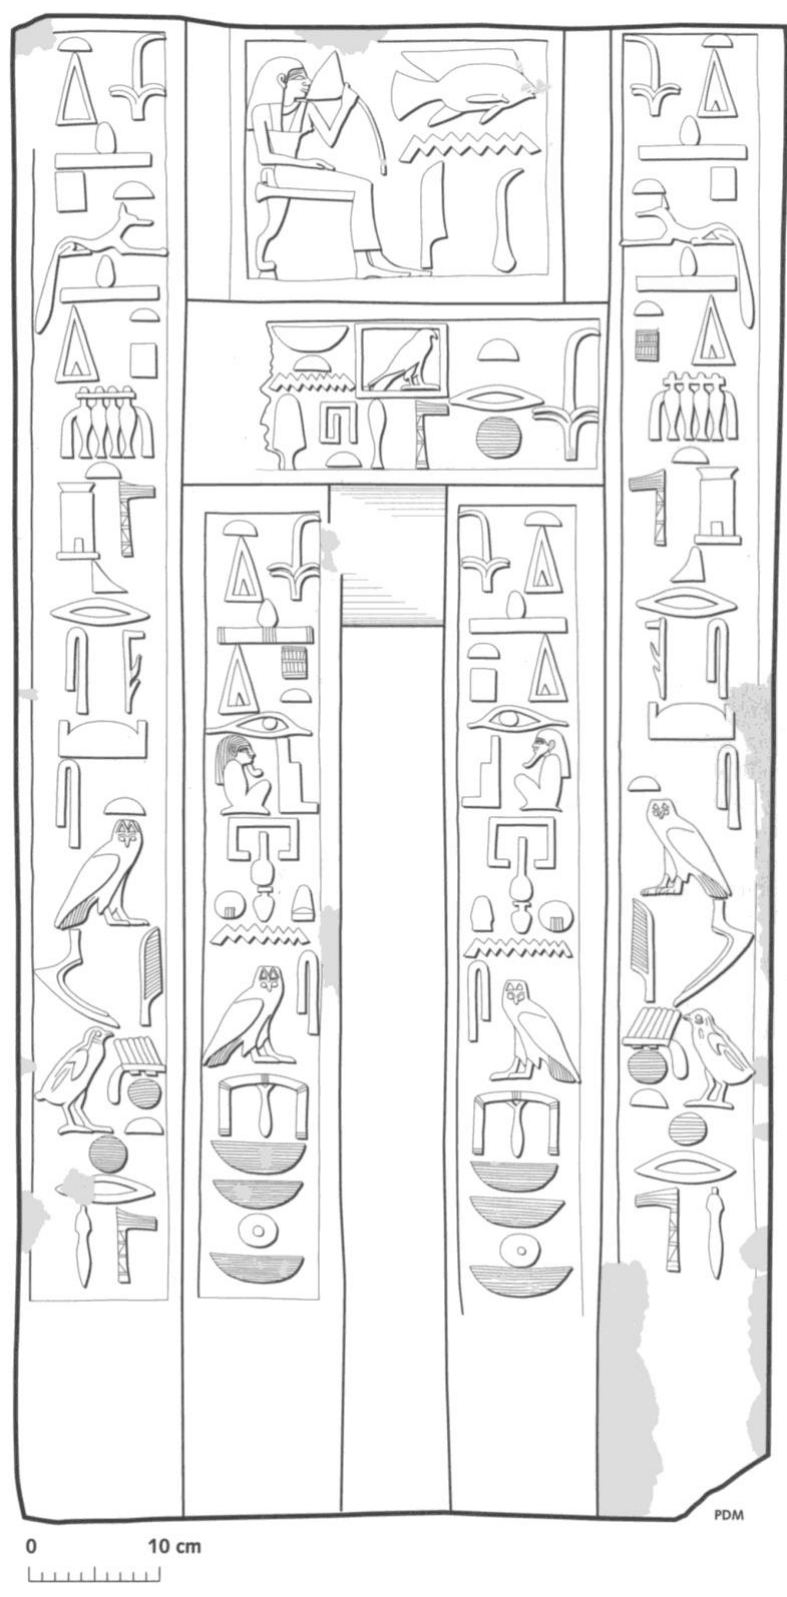

False door stele of Inti

Peter Der Manuelian, *Journal of the American Research Center in Egypt*, Vol. 35 (1998), pp. 115-126.
Digital drawing of the false door of Inti, MFA 31.781