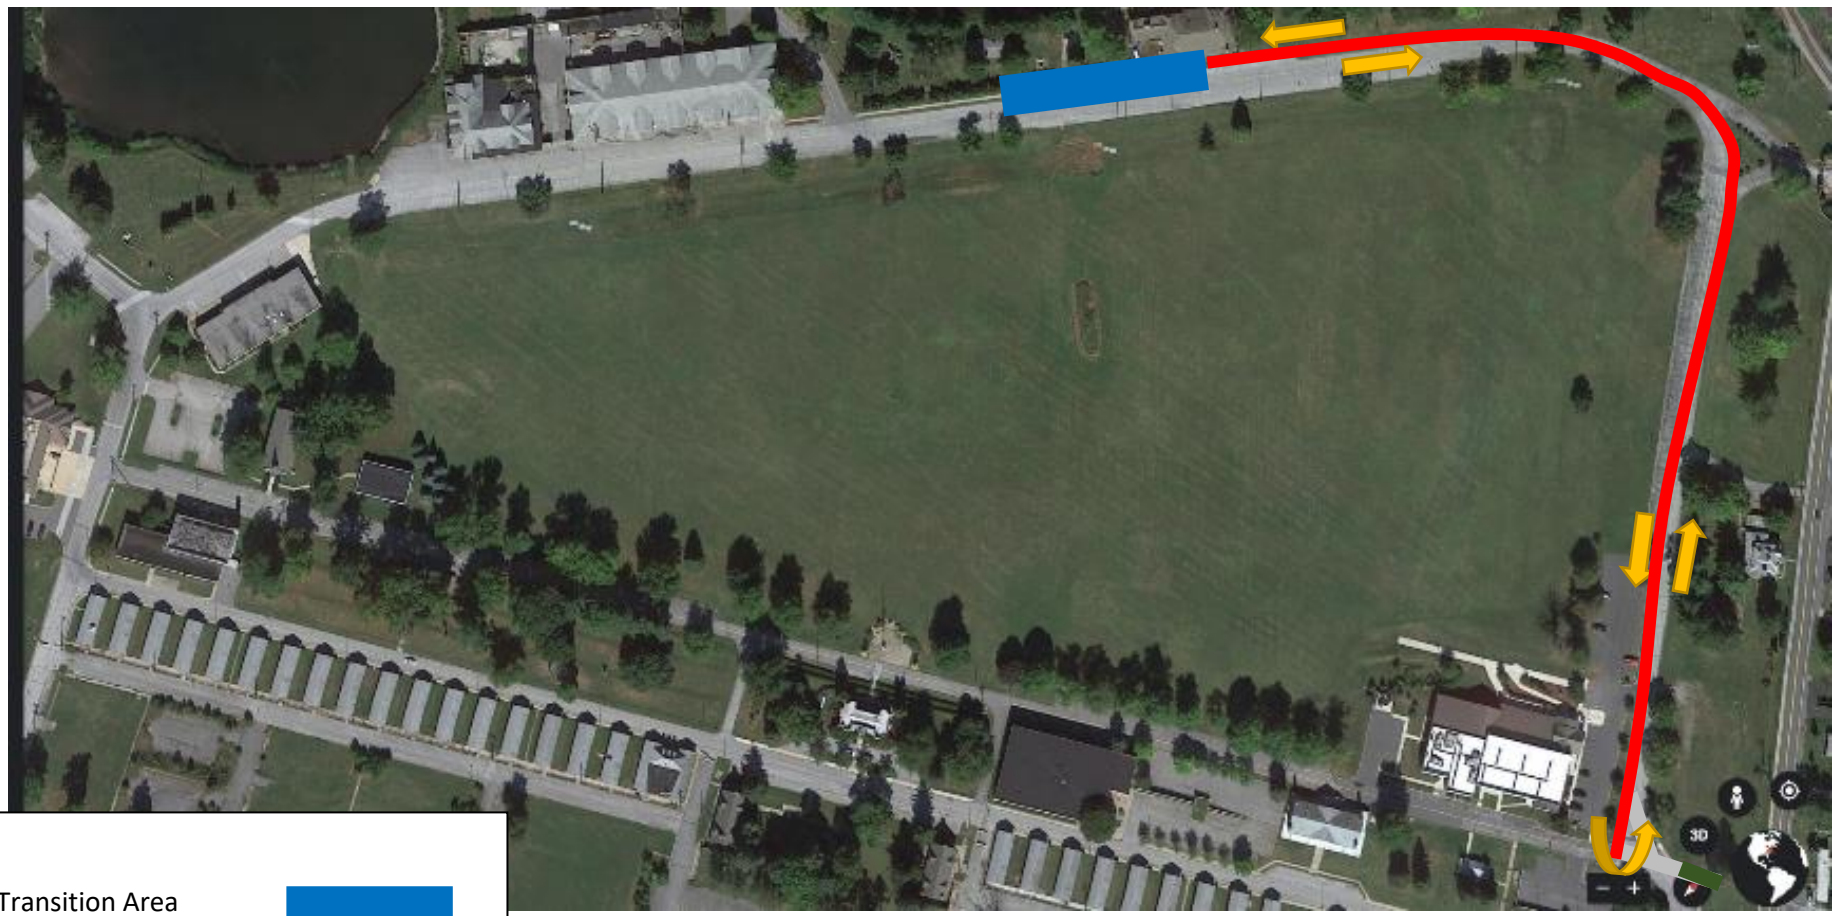

SUPER Fest – “NEW” Duathlon Leg #1 Run - Out and Back (.62 miles)

Transition Area	
Run Course	
Direction of Travel	