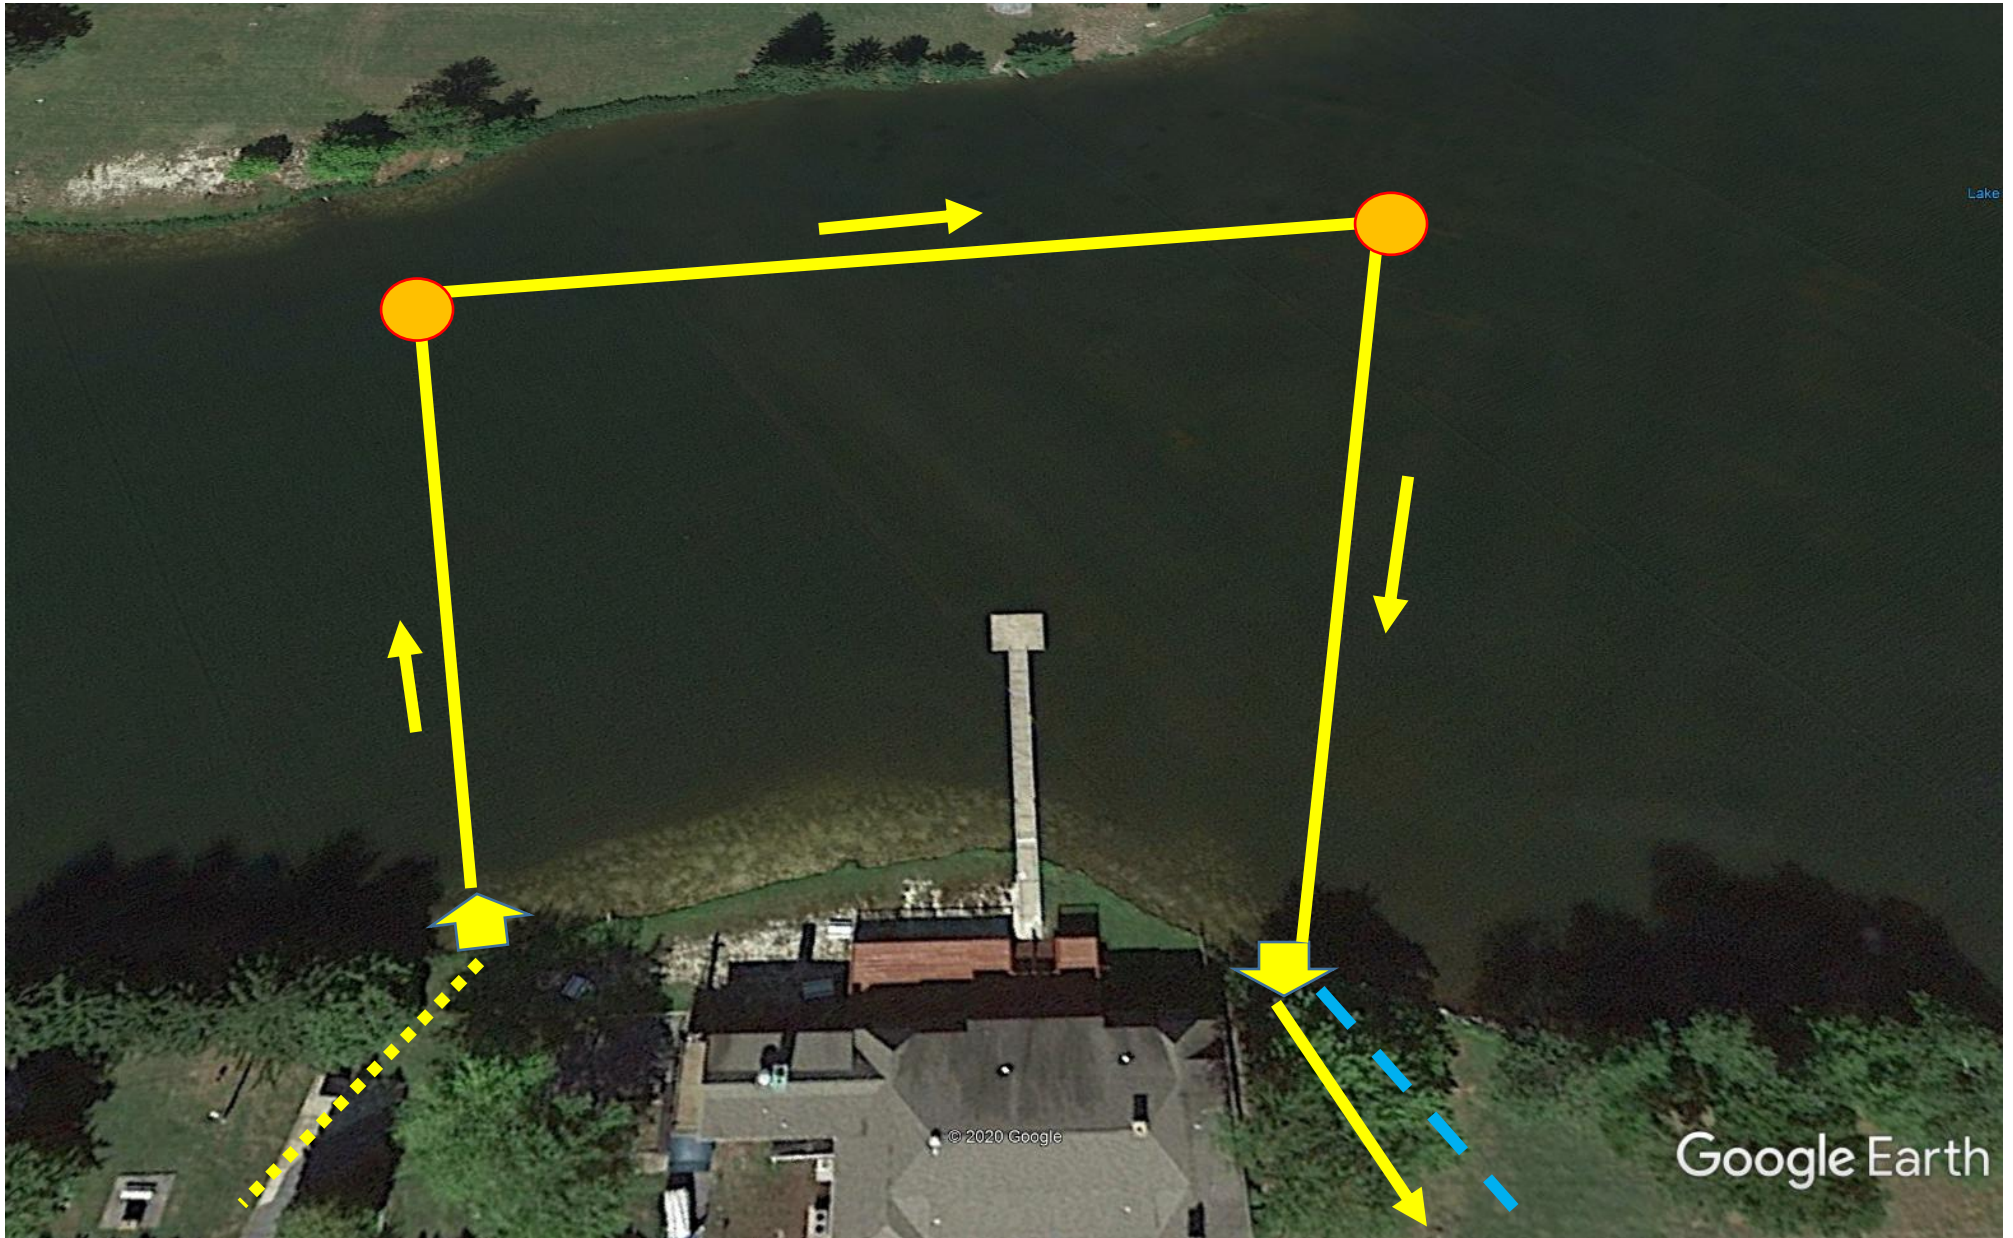

SUPER Fest – Swim Course

SWIM COURSE- (250 meters, 1 loop) 25 per wave in a time trail start format (15 seconds apart). Lined up next to cones 10 feet apart.

Swim Course- Yellow Arrow

Fence- Blue Dash

Swim Staging- Yellow Dash

Swim Buoy- Orange Circle