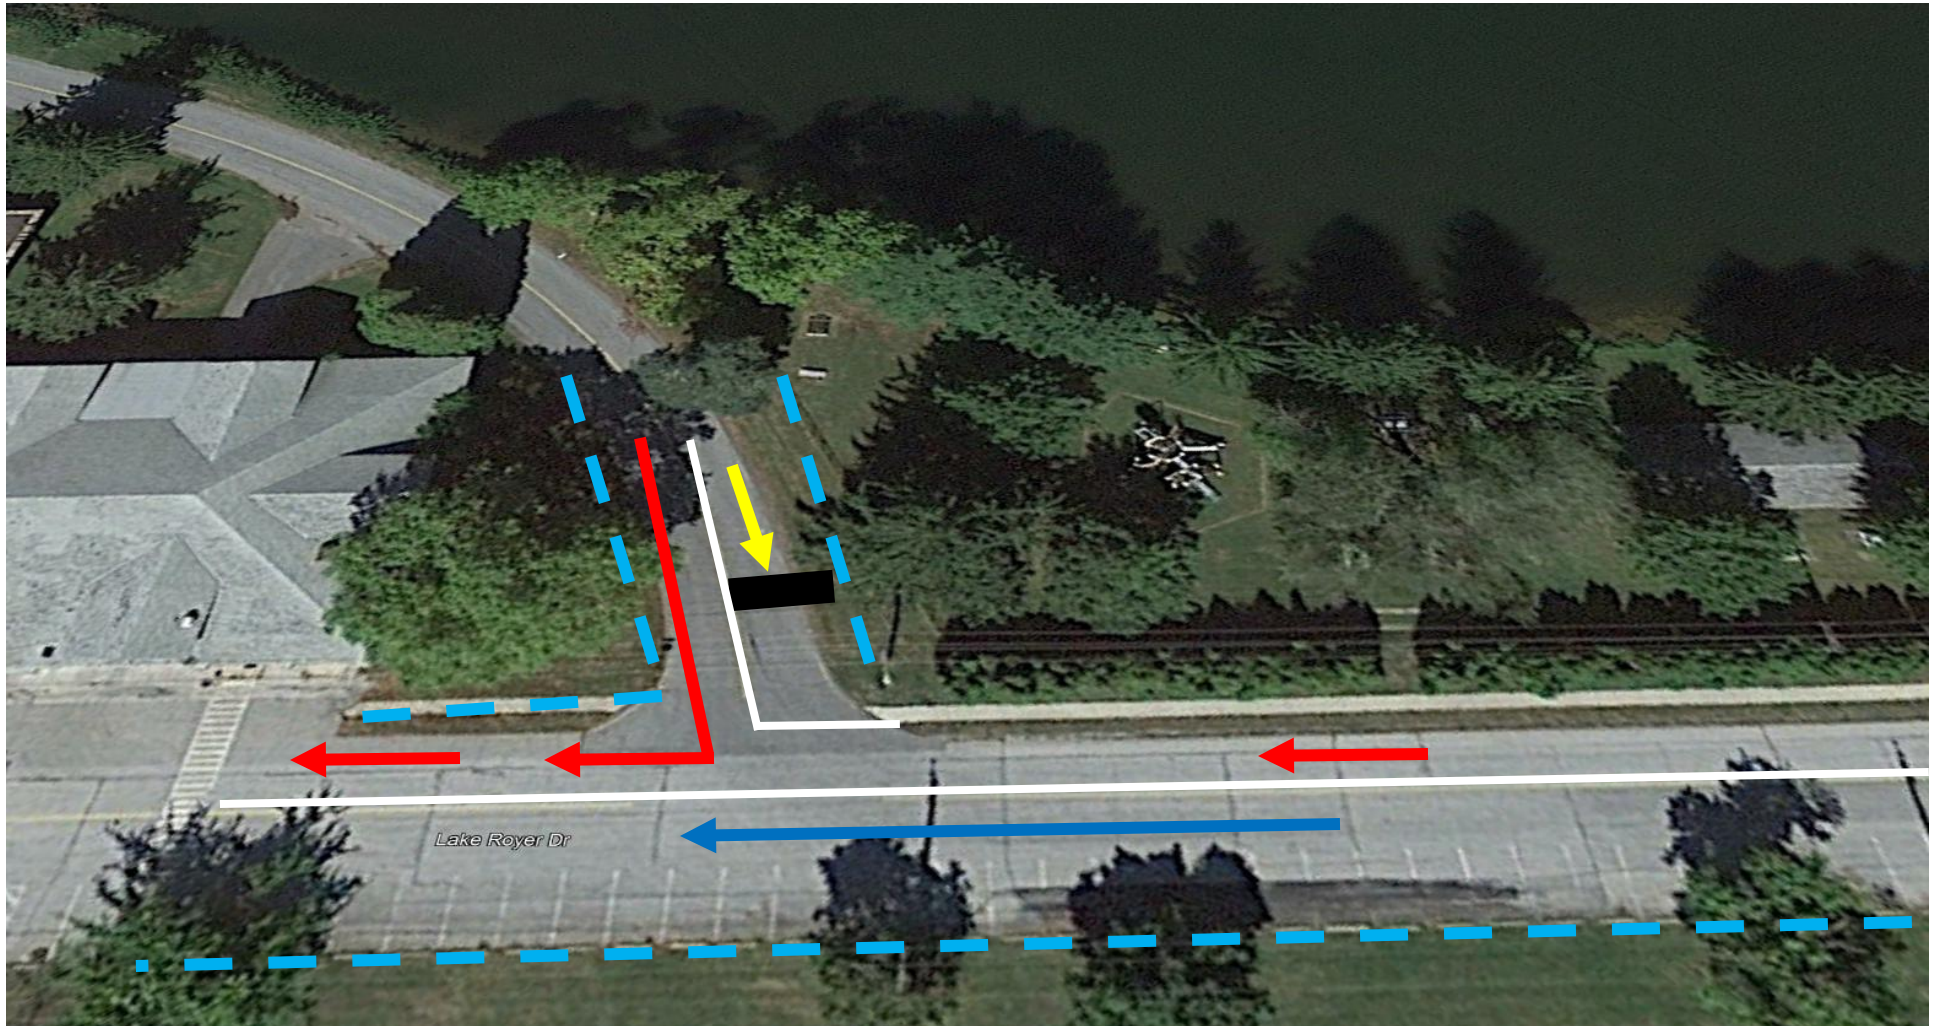

SUPER Fest – Finish Area

FINISH AREA- athletes will be directed back to transition after their race to immediately move their bike and bin

Fence- Blue Dash	Bike- Blue Arrow	Barricade- White Line	Finish Arch- Black Rectangles
Finish Chute- Yellow Arrow	Run- Red Arrow		