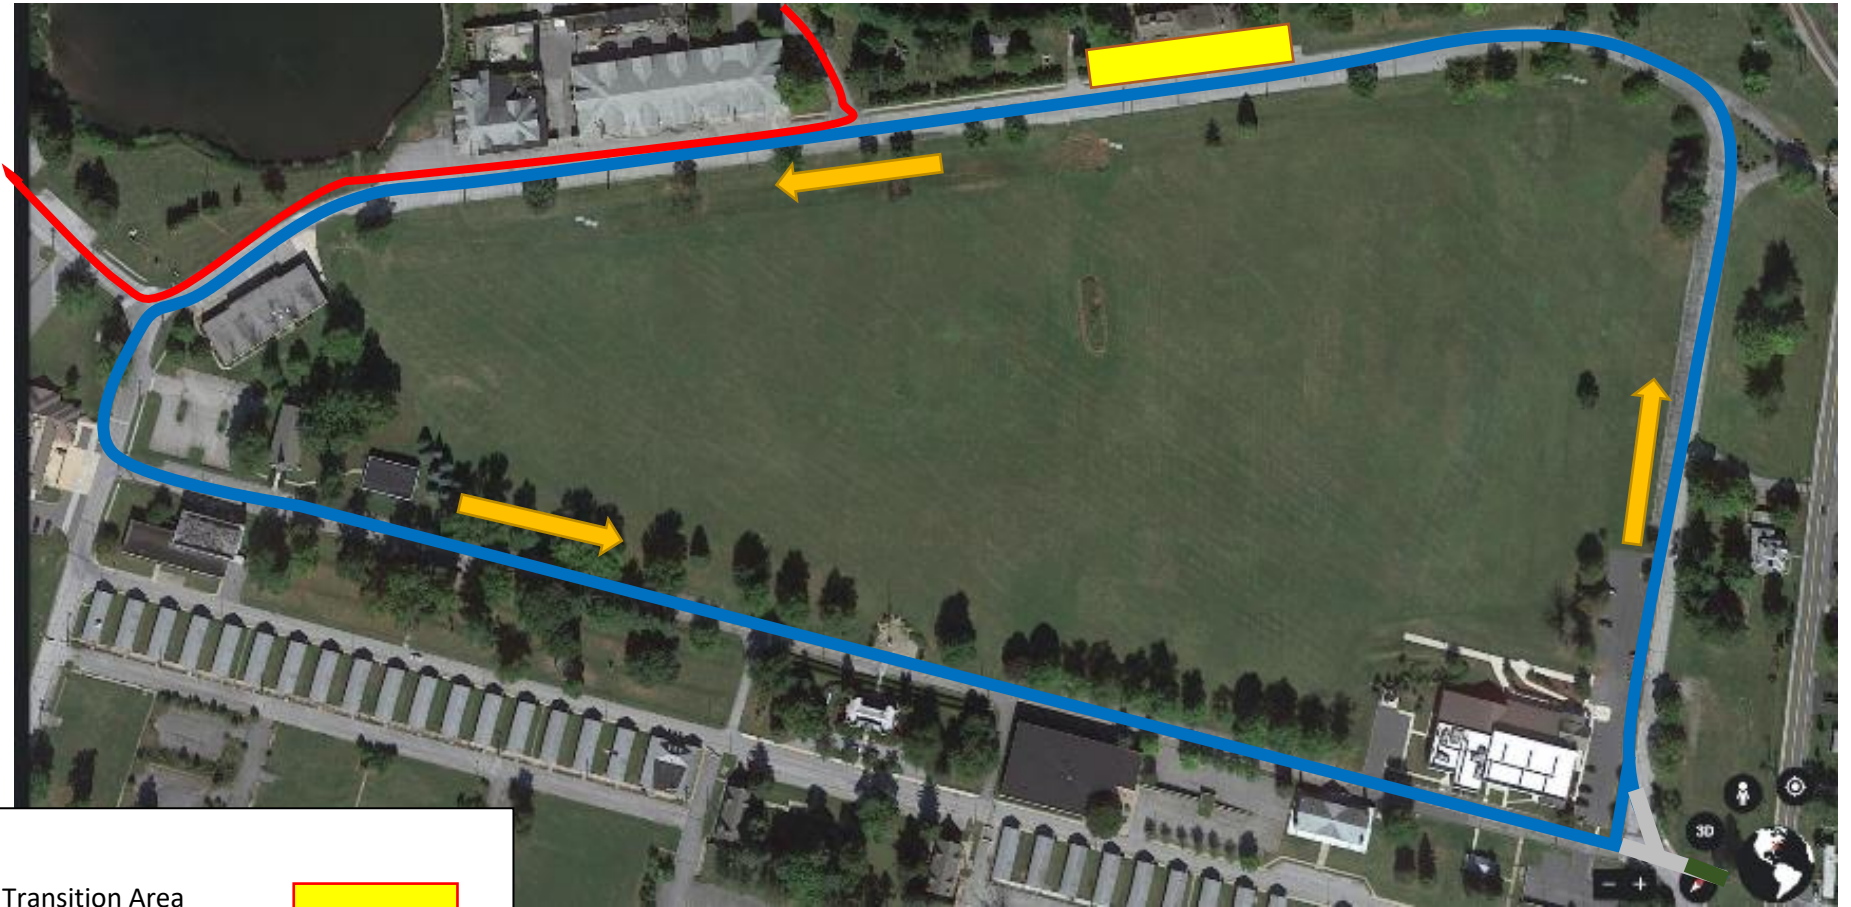

SUPER Fest - Bike Course – 6 laps (each lap is 1.1 miles, 6.6 total miles)

Transition Area	
Bike Course	
Direction of Travel	
Run Course	