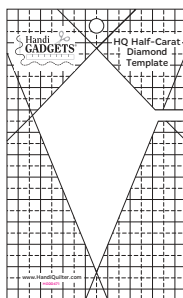

FREE GIFT BAG \$40 Value

Members receive exclusive club rulers, mentorship, and a special gift for joining.

Handi Quilter®
Designed by a Quilter, for Quilters®

SEPTEMBER

HQ HEXIE 1 1/2 TEMPLATE

OCTOBER

HQ HALF-CARAT DIAMOND TEMPLATE

NOVEMBER

WIGGLE WAVE

DECEMBER

HQ DOUBLE HEARTS TEMPLATE

JANUARY

HQ CURVED CROSSHATCH TEMPLATE

FEBRUARY

6" x 1/8" HQ MATCHSTICK RULER