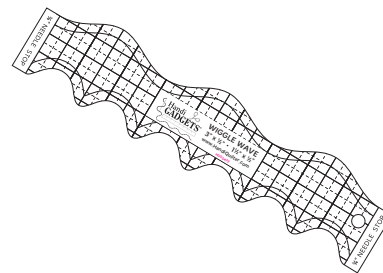

NOVEMBER

WIGGLE WAVE

DECEMBER

HQ DOUBLE HEARTS TEMPLATE

JANUARY

HQ CURVED CROSSHATCH TEMPLATE

FEBRUARY

6" x 1/8" HQ MATCHSTICK RULER