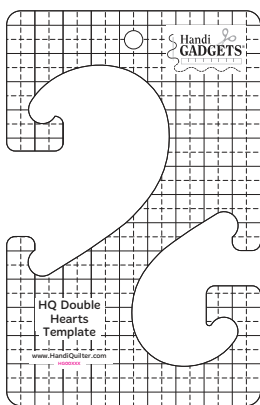

FREE GIFT BAG \$40 Value

Members receive exclusive club rulers, mentorship, and a special gift for joining.

Handi Quilter®
Designed by a Quilter, for Quilters®

SEPTEMBER

HQ HEXIE 1 1/2 TEMPLATE

OCTOBER

HQ HALF-CARAT DIAMOND TEMPLATE

NOVEMBER

WIGGLE WAVE

DECEMBER

HQ DOUBLE HEARTS TEMPLATE

JANUARY

HQ CURVED CROSSHATCH TEMPLATE

FEBRUARY

6" x 1/8" HQ MATCHSTICK RULER