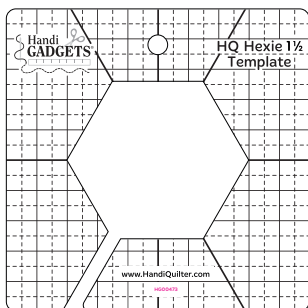

FREE GIFT BAG \$40 Value

Members receive exclusive club rulers, mentorship, and a special gift for joining.

Handi Quilter®
Designed by a Quilter, for Quilters®

SEPTEMBER

HQ HEXIE 1 1/2 TEMPLATE

OCTOBER

HQ HALF-CARAT DIAMOND TEMPLATE

NOVEMBER

WIGGLE WAVE

DECEMBER

HQ DOUBLE HEARTS TEMPLATE

JANUARY

HQ CURVED CROSSHATCH TEMPLATE

FEBRUARY

6" x 1/8" HQ MATCHSTICK RULER