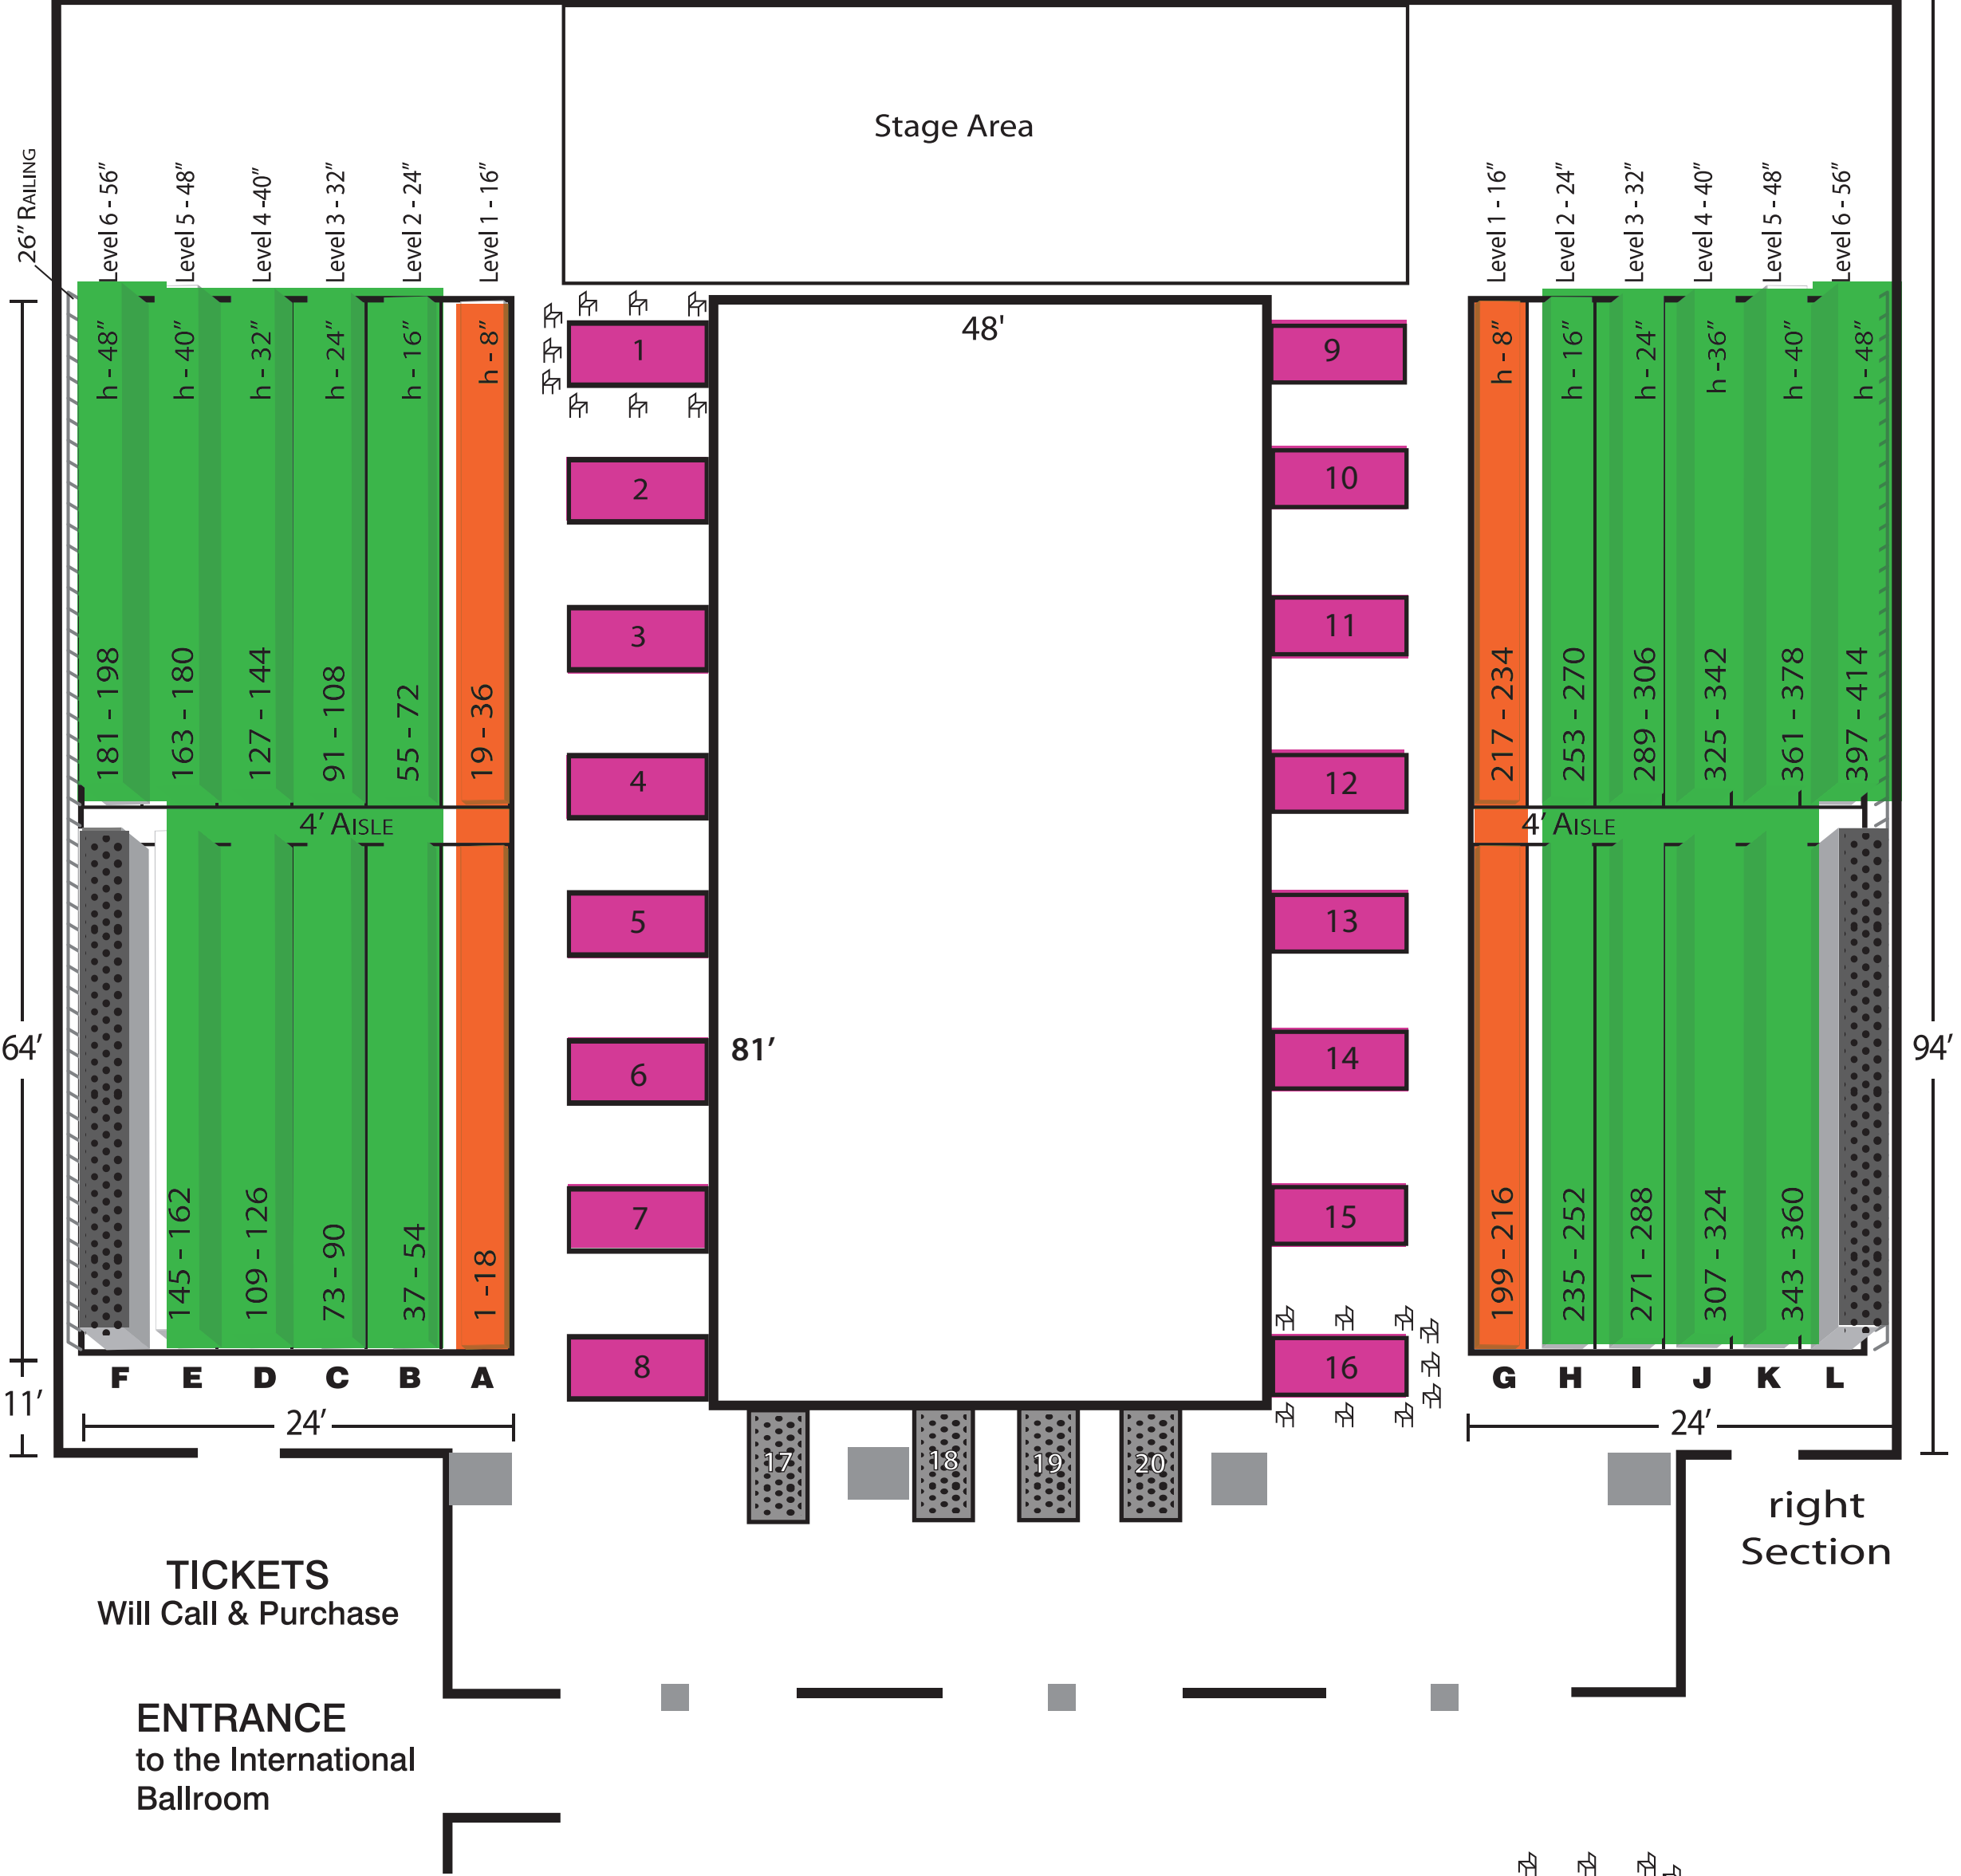

**EMERALD BALL**  
DANCESPORT CHAMPIONSHIPS  
Seating Chart

Los Angeles  
Airport Hilton Hotel  
5711 W. Century Blvd.  
LA, CA 90045

**TICKETS**  
Will Call & Purchase

**ENTRANCE**  
to the International  
Ballroom

right  
Section

Tables not to scale  
3 seats on each side  
3 seats in the back