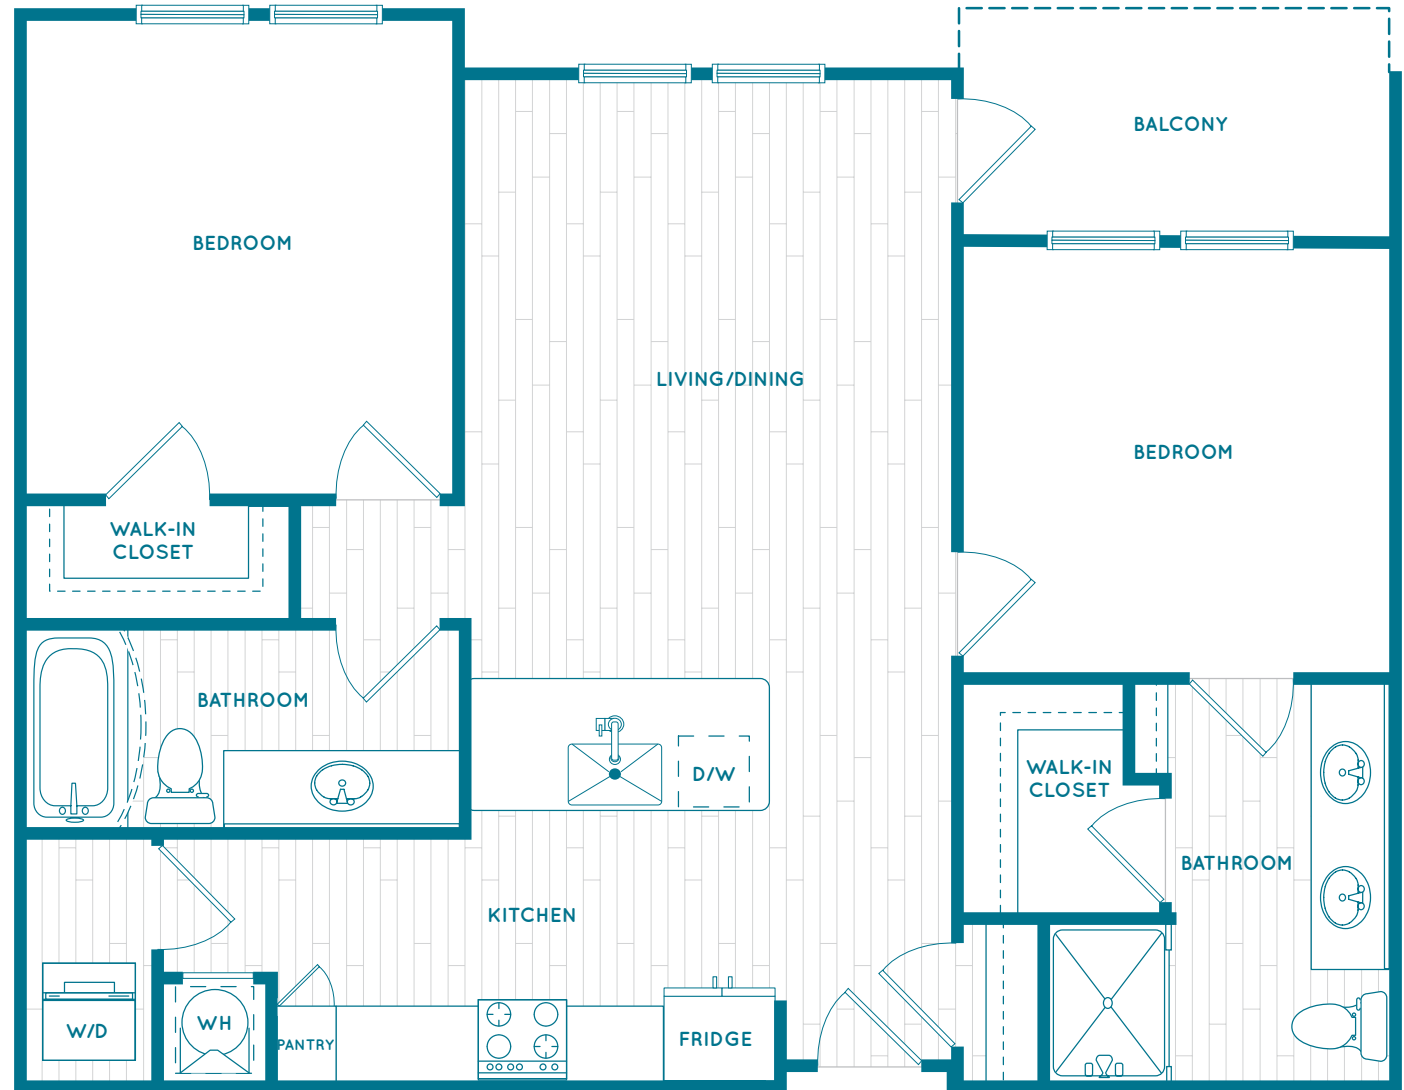

Riverside

2 Bedroom
2 Bath
996 sq ft

1444 Home Street
Jacksonville, FL 32207
904.346.0122
SobaJax.com

Counter-depth Side-by-side Refrigerator with Ice and Water Dispenser is Featured on 1st Floor Units; 2nd-4th Floors contain Top-load Freezer / Refrigerator.
Disclaimer: Floor plans are artist's rendering. All dimensions are approximate. Actual product and specifications may vary in dimension or detail.
Not all features are available in every apartment. Prices and availability are subject to change. Please see a representative for details.