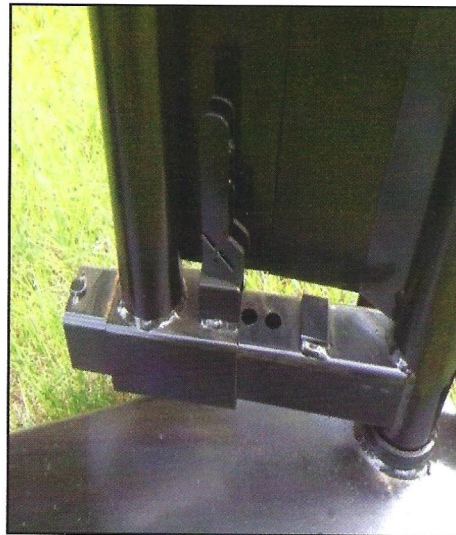

# SELF CATCH HEAD GATE

## FROM *Box S*® FENCE

**UNIVERSAL MOUNTING**

**EASILY ADJUSTABLE**

- Accommodates all sizes of cattle

**EASE OF USE**

- Can easily be run by one person

**OVERALL DIMENSIONS**

- 37 7/8" x 70 1/4"

**EXIT DIMENSIONS**

- 28" x 60 3/4"

**Sunderman Manufacturing**

**Box S Fence**  
BAL TIC, SD

Email: [info@sundermanmfg.com](mailto:info@sundermanmfg.com) • Website: [www.sundermanmfg.com](http://www.sundermanmfg.com)