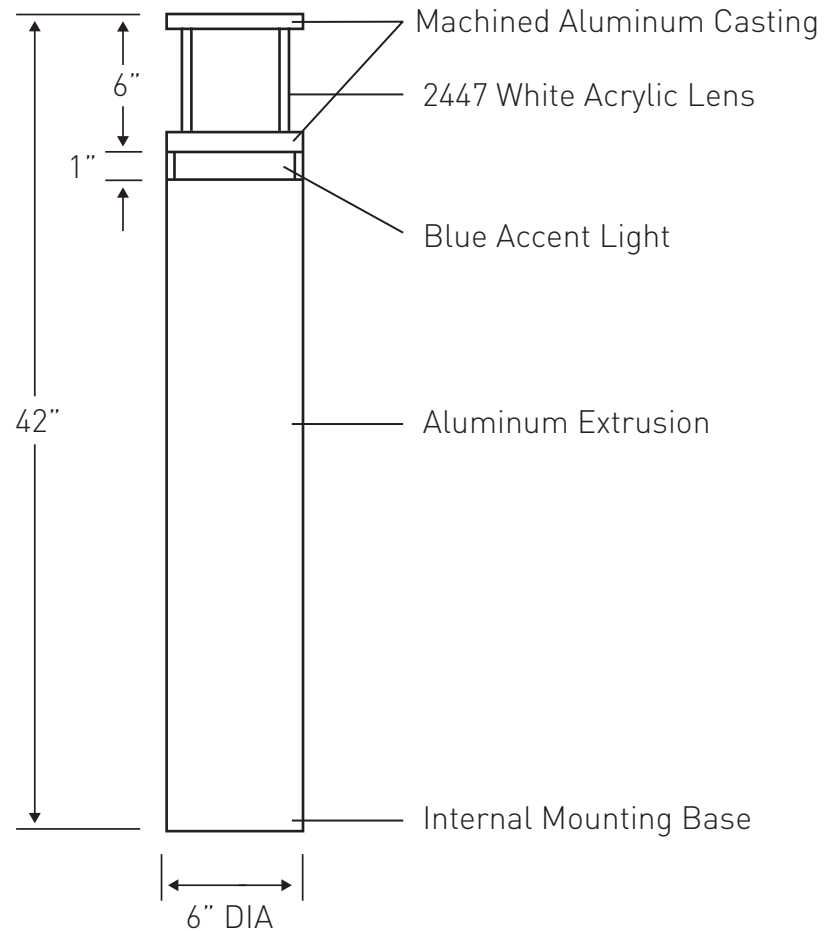

FRONT VIEW

Aluminum Casting A360 Alloy-Copper Free
(Less than 0.3%)

Polyester Powder Coat Over Zinc Based Primer
Available in Matte Black (MB), Matte Bronze (BZ),
Matte White (MW), Silver Gray (SG), or Custom Color (CC)

No Scale Drawing

ELCAST LIGHTING

SERIES BRF-6-101

110-277V – 4000K

BLUE ACCENT LIGHT

815 S. Kay Ave., Addison, IL 60101
630.543.5390 • www.ElcastLtg.com
ElcastLtg@ElcastLtg.com

Made in USA

02-2020