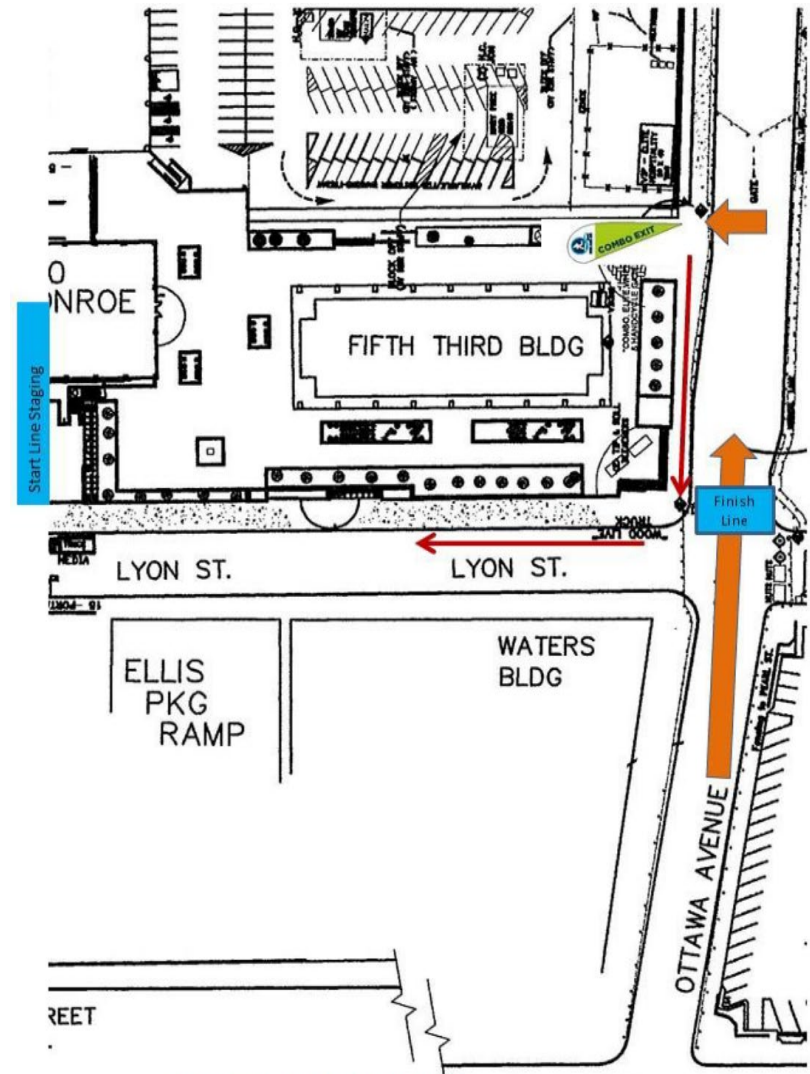

Combo Event Information

Participants registered for multiple events (“combo” events), below is information so your race day goes smoothly.

Bib/T-Shirt Pickup - will be located at the **Solutions Area** at the Sports and Fitness Expo.

Race Day - You will have multiple bibs – one for each registered event

- ONLY wear the appropriate bib per event (**wearing multiple bibs while crossing the start/finish lines will cause results to not be properly recorded**)
- To accommodate for a speedy bib change:
  - Have a family/friend hold your other event bib(s) and coordinate a location near the start line to swap bib for the next event
  - Or, the Welcome Center (lobby of Devos Place) will hold your bib(s). After crossing the finish line – go directly to the Welcome Center to swap out your bib(s) (*look for the Combo gate and head down Lyon toward Monroe*)
  - If using Official Gear Check – **do not** leave your bib(s) with your checked gear
  - Proceed to the start line

We look forward to helping you with multiple successful events this year. If you have any questions, [email](#) the race office. Thank you!

Combo Exit Map