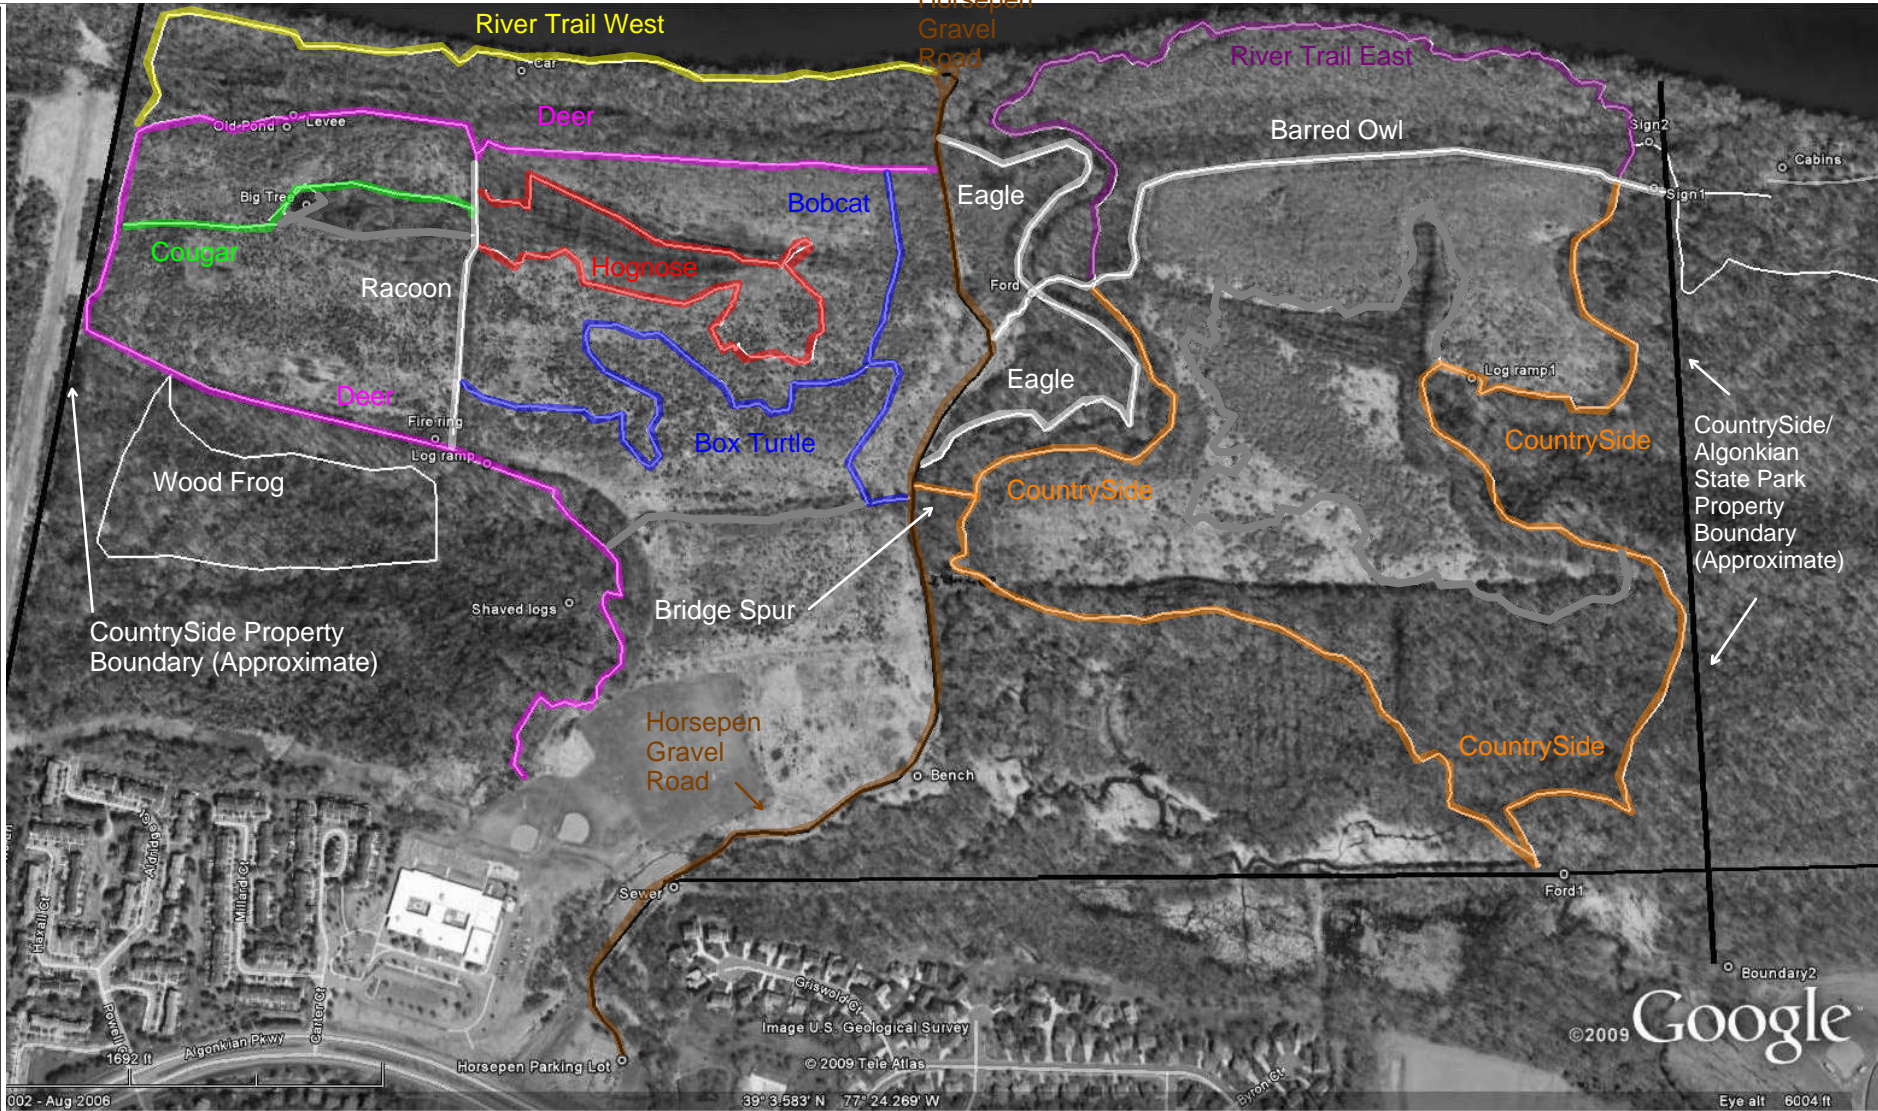

CountrySide HorsePen Run Trail System

Horsepen Trail Info		
Trail	Length (Est.)	Ribbon Color
Barred Owl	0.5 mi	White
Bobcat	0.4 mi	Blue
Box Turtle	0.5 mi	Blue
Cougar	0.5 mi	Green
CountrySide	1.7 mi	Orange
Deer	1.3 mi	Pink
Eagle	0.5 mi	White
Hognose	0.7 mi	Red
Raccoon	0.3 mi	White
River Trail East	0.8 mi	Purple
River Trail West	0.6 mi	Yellow
Wood Frog**	0.6 mi	None
Total	8.4 mi	

Notes:
 ** - Blazed but not maintained
 - This is a private trail system for CountrySide residents only
 - Maps and Trails are subject to change
 - Trails are not regularly maintained. Use at your own risk.
 - We recommend you never travel the trails alone.
 - Copies of this map are available at the CountrySide Proprietary Office.

**We encourage you to enjoy the trails and the wonderful nature preserve.
 As an environmentally sensitive wetlands, please respect and protect this environment.
 Please take nothing but pictures and leave nothing but footprints!**