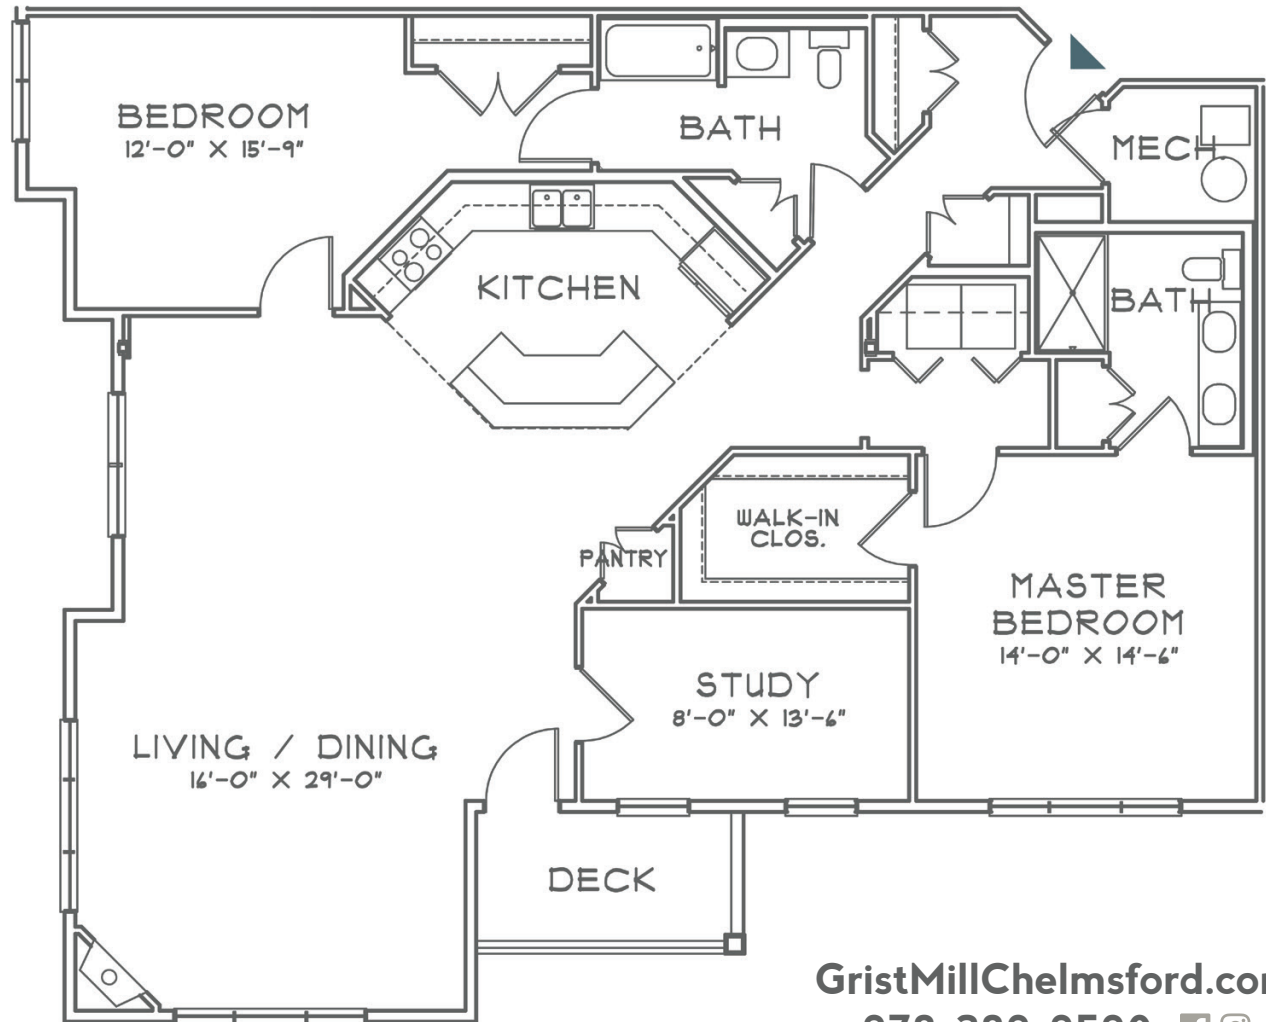

THE RUSSELL

1,790 SF
2 Bedrooms & Study
2 Baths

Floorplans, square footage, dimensions, specifications, materials, etc. are estimates only; actual construction may vary according to elevation, construction variance and/or mechanical or structural requirements; and do not take into account finishes and options selected.

Floorplans, square footage, dimensions, specifications, materials, and availability of homes are subject to change at any time without further notice or obligation.

Sidebar images of previously built homes. Similar to be built. Some options shown. 🏠

MARKETED BY STREAMLINE COMMUNITIES

GRIST MILL

CHELMSFORD CENTER

GristMillChelmsford.com

978-289-9590