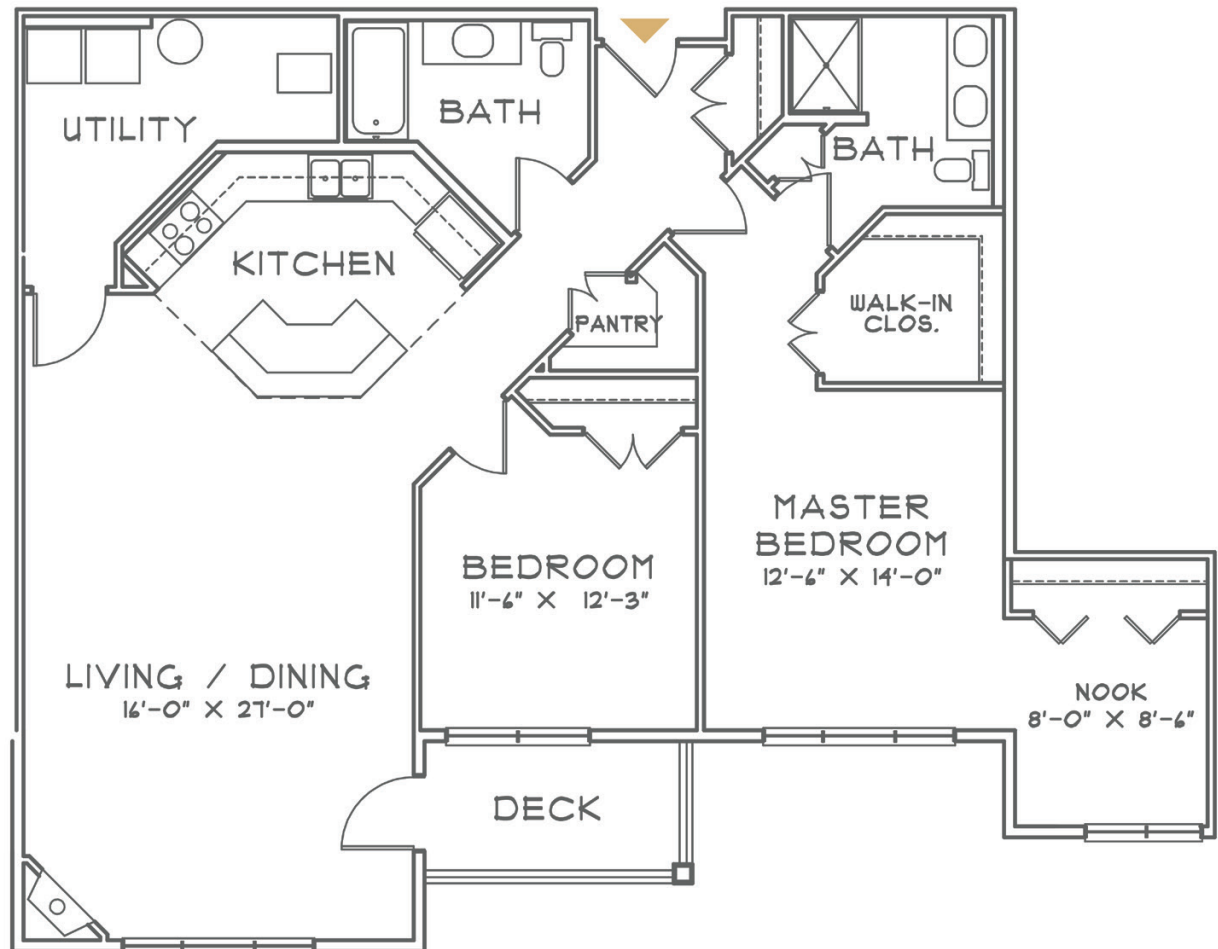

THE CUSHING

1,512 SF
2 Bedrooms
2 Baths

Floorplans, square footage, dimensions, specifications, materials, etc. are estimates only; actual construction may vary according to elevation, construction variance and/or mechanical or structural requirements; and do not take into account finishes and options selected.

Floorplans, square footage, dimensions, specifications, materials, and availability of homes are subject to change at any time without further notice or obligation.

Sidebar images of previously built homes. Similar to be built. Some options shown. 🏠

MARKETED BY STREAMLINE COMMUNITIES

GRIST MILL

CHELMSFORD CENTER

GristMillChelmsford.com

978-289-9590