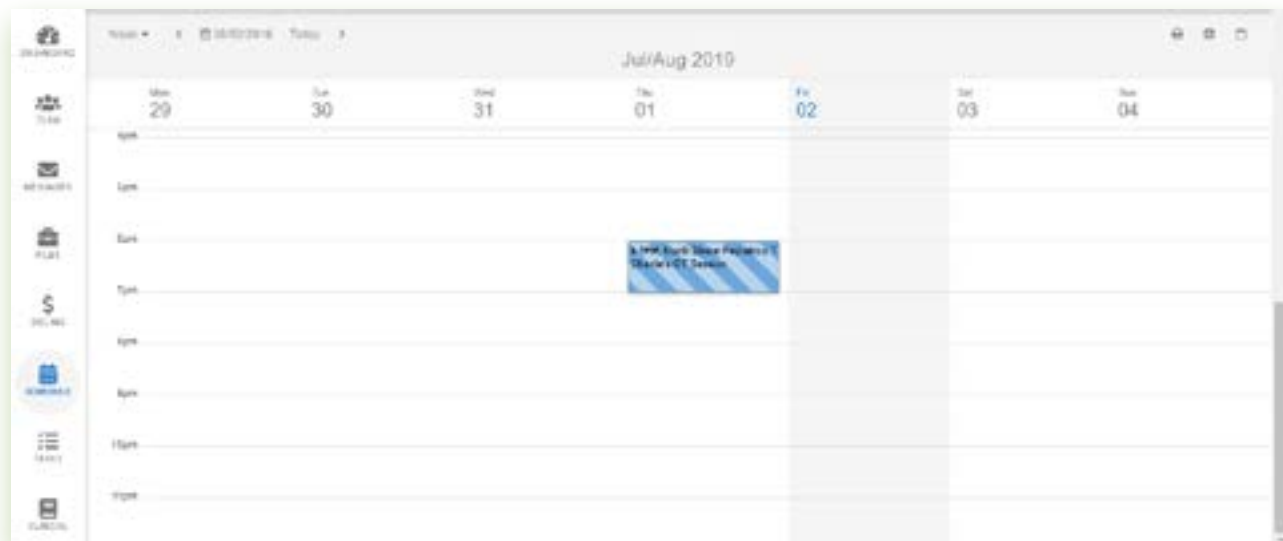

## Viewing Your Schedule

1 Visit [members.centralreach.com](https://members.centralreach.com).

Click on the Calendar Icon in the left panel.

2

It's that easy.

North Shore  
Pediatric Therapy