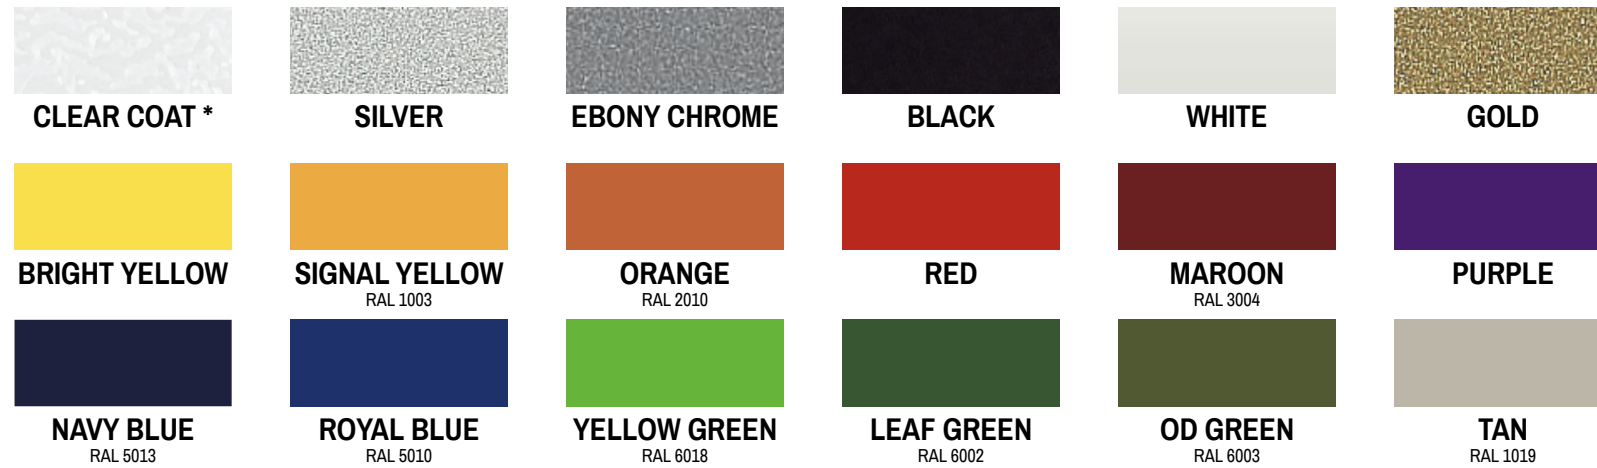

STANDARD FRAME, UPHOLSTERY, AND BADGE COLOR OPTIONS

Custom color options are available upon request.
Please speak with your Arsenal Strength representative.
There will be an additional charge for custom color options.

STANDARD FRAME COLORS

*Clear Coat swatch is an example only and is not a representation of the actual clear coating color or texture. Clear Coat is ONLY available in gloss finish.

All color swatches above are shown in gloss. Color discrepancies between swatch and final product may be noticeable due to ink obstructions, lighting, surface finish variations, coating thickness, etc. The swatches above will be matched as closely as possible, but should only be considered examples.

UPHOLSTERY COLORS

Some discrepancies in color may be noticeable due to paper and ink obstructions, the influence of light, etc. The upholstery swatches shown above will be matched as closely as possible, but are to be considered only as an example.

BADGE COLORS

FRAME FINISHES