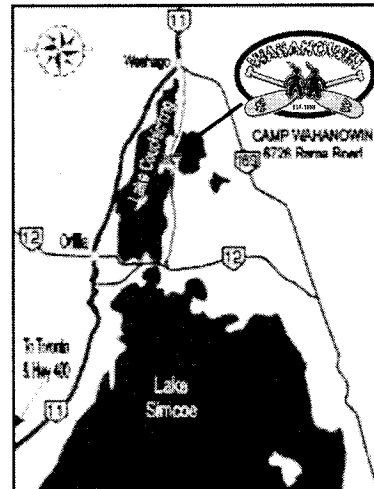

(*Do not send packages to the above address)

MAP TO CAMP

Street Address for MapQuest, Google Maps, etc.: 6726 Rama Road, Longford Mills, ON L0K 1L0

****We suggest that you do NOT use a GPS device to locate the Camp Wahanowin/National Music Camp site on Rama Road. Your GPS is handy when providing directions to Rama Road, but once you are on Rama Road please go by the street address to locate the Camp Wahanowin site - 6726 Rama Road (next door to YMCA Geneva Park).**

DISTANCE AND DRIVING TIME TO CAMP

Toronto 150km 90 minutes

FROM SOUTH OF CAMP

- From Highway 401 take Highway 400 north towards Barrie
- Follow Highway 11 north towards Orillia
- Exit on to Highway 12 south (2nd Orillia interchange)
- Continue along 12 through 8 sets of lights, over the Narrows bridge to Rama Road.
- Turn left (North) on Rama Rd and travel 10km.
- Camp Wahanowin/NMC is on the left (west side of Rama Road).

FROM NORTH OF CAMP

- Take Highway 11 South
- Exit on to Road 169 South at Washago
- Continue through the town of Washago (about 2km)
- Turn right (south) on Rama Road and travel for 8km.
- Camp Wahanowin/NMC is on the right (west side of Rama Road).