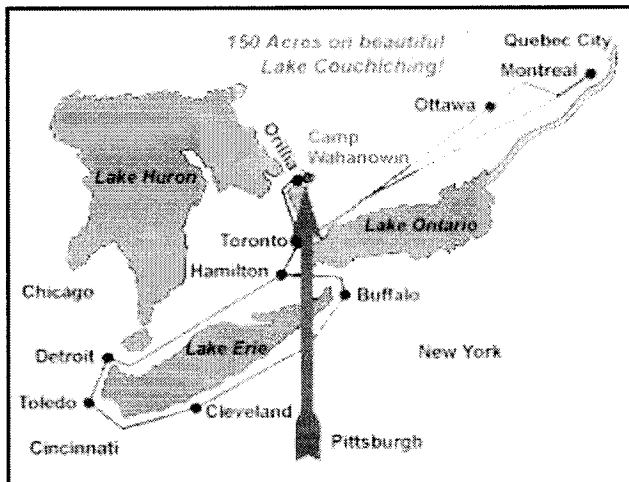

(*Do not send packages to the above address)

MAP TO CAMP

Street Address for MapQuest, Google Maps, etc.: 6726 Rama Road, Longford Mills, ON L0K 1L0

****We suggest that you do NOT use a GPS device to locate the Camp Wahanowin/National Music Camp site on Rama Road. Your GPS is handy when providing directions to Rama Road, but once you are on Rama Road please go by the street address to locate the Camp Wahanowin site - 6726 Rama Road (next door to YMCA Geneva Park).**

DISTANCE AND DRIVING TIME TO CAMP

Toronto 150km 90 minutes

FROM SOUTH OF CAMP

- From Highway 401 take Highway 400 north towards Barrie
- Follow Highway 11 north towards Orillia
- Exit on to Highway 12 south (2nd Orillia interchange)
- Continue along 12 through 8 sets of lights, over the Narrows bridge to Rama Road.
- Turn left (North) on Rama Rd and travel 10km.
- Camp Wahanowin/NMC is on the left (west side of Rama Road).

FROM NORTH OF CAMP

- Take Highway 11 South
- Exit on to Road 169 South at Washago
- Continue through the town of Washago (about 2km)
- Turn right (south) on Rama Road and travel for 8km.
- Camp Wahanowin/NMC is on the right (west side of Rama Road).