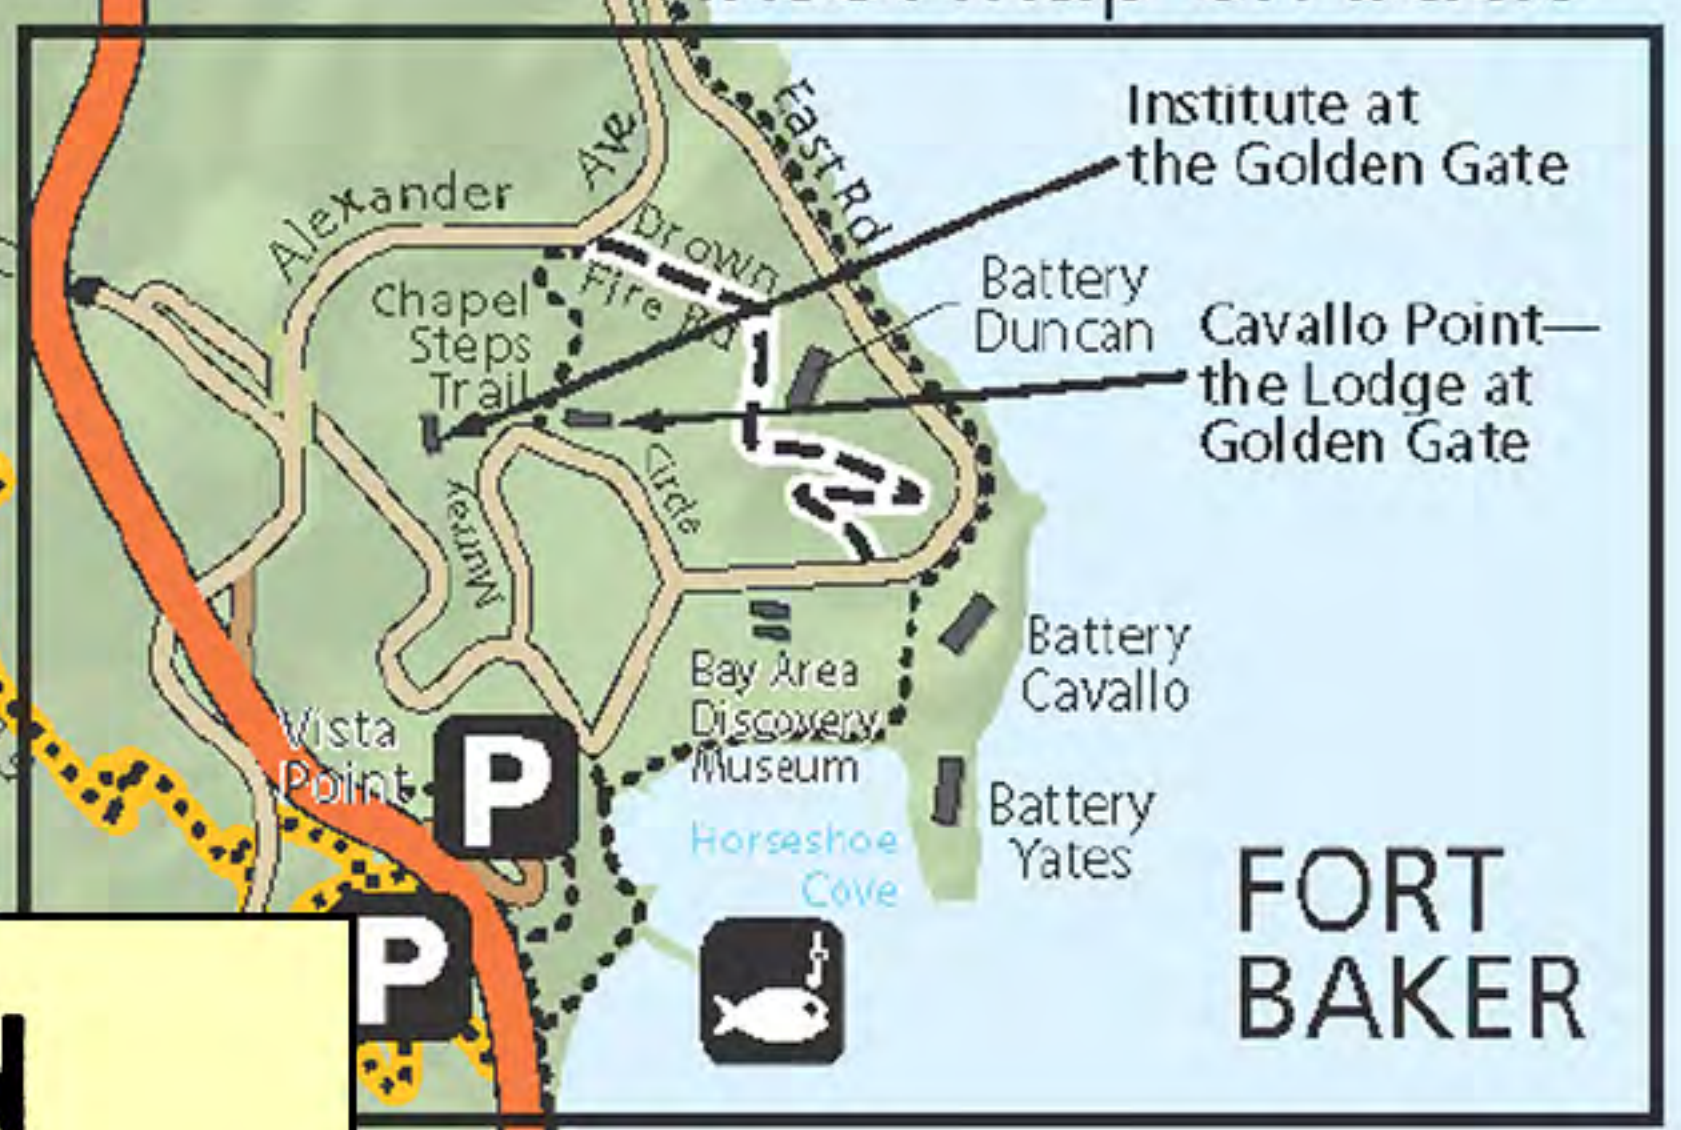

INSIDE TRAIL RACING

**TENNESSEE VALLEY
AID STATION**

**START/FINISH
RODEO BEACH**

**PASSTHROUGH
AID STATION**

**CONZELMAN
AID STATION**

RODEO VALLEY TRAIL RUN

- 8K - Yellow**
- HALF - Green > Pink**
- 30K - Pink Out > Orange > Pink Return**
- 50K - Pink Out > Orange > Pink Return > Pink**