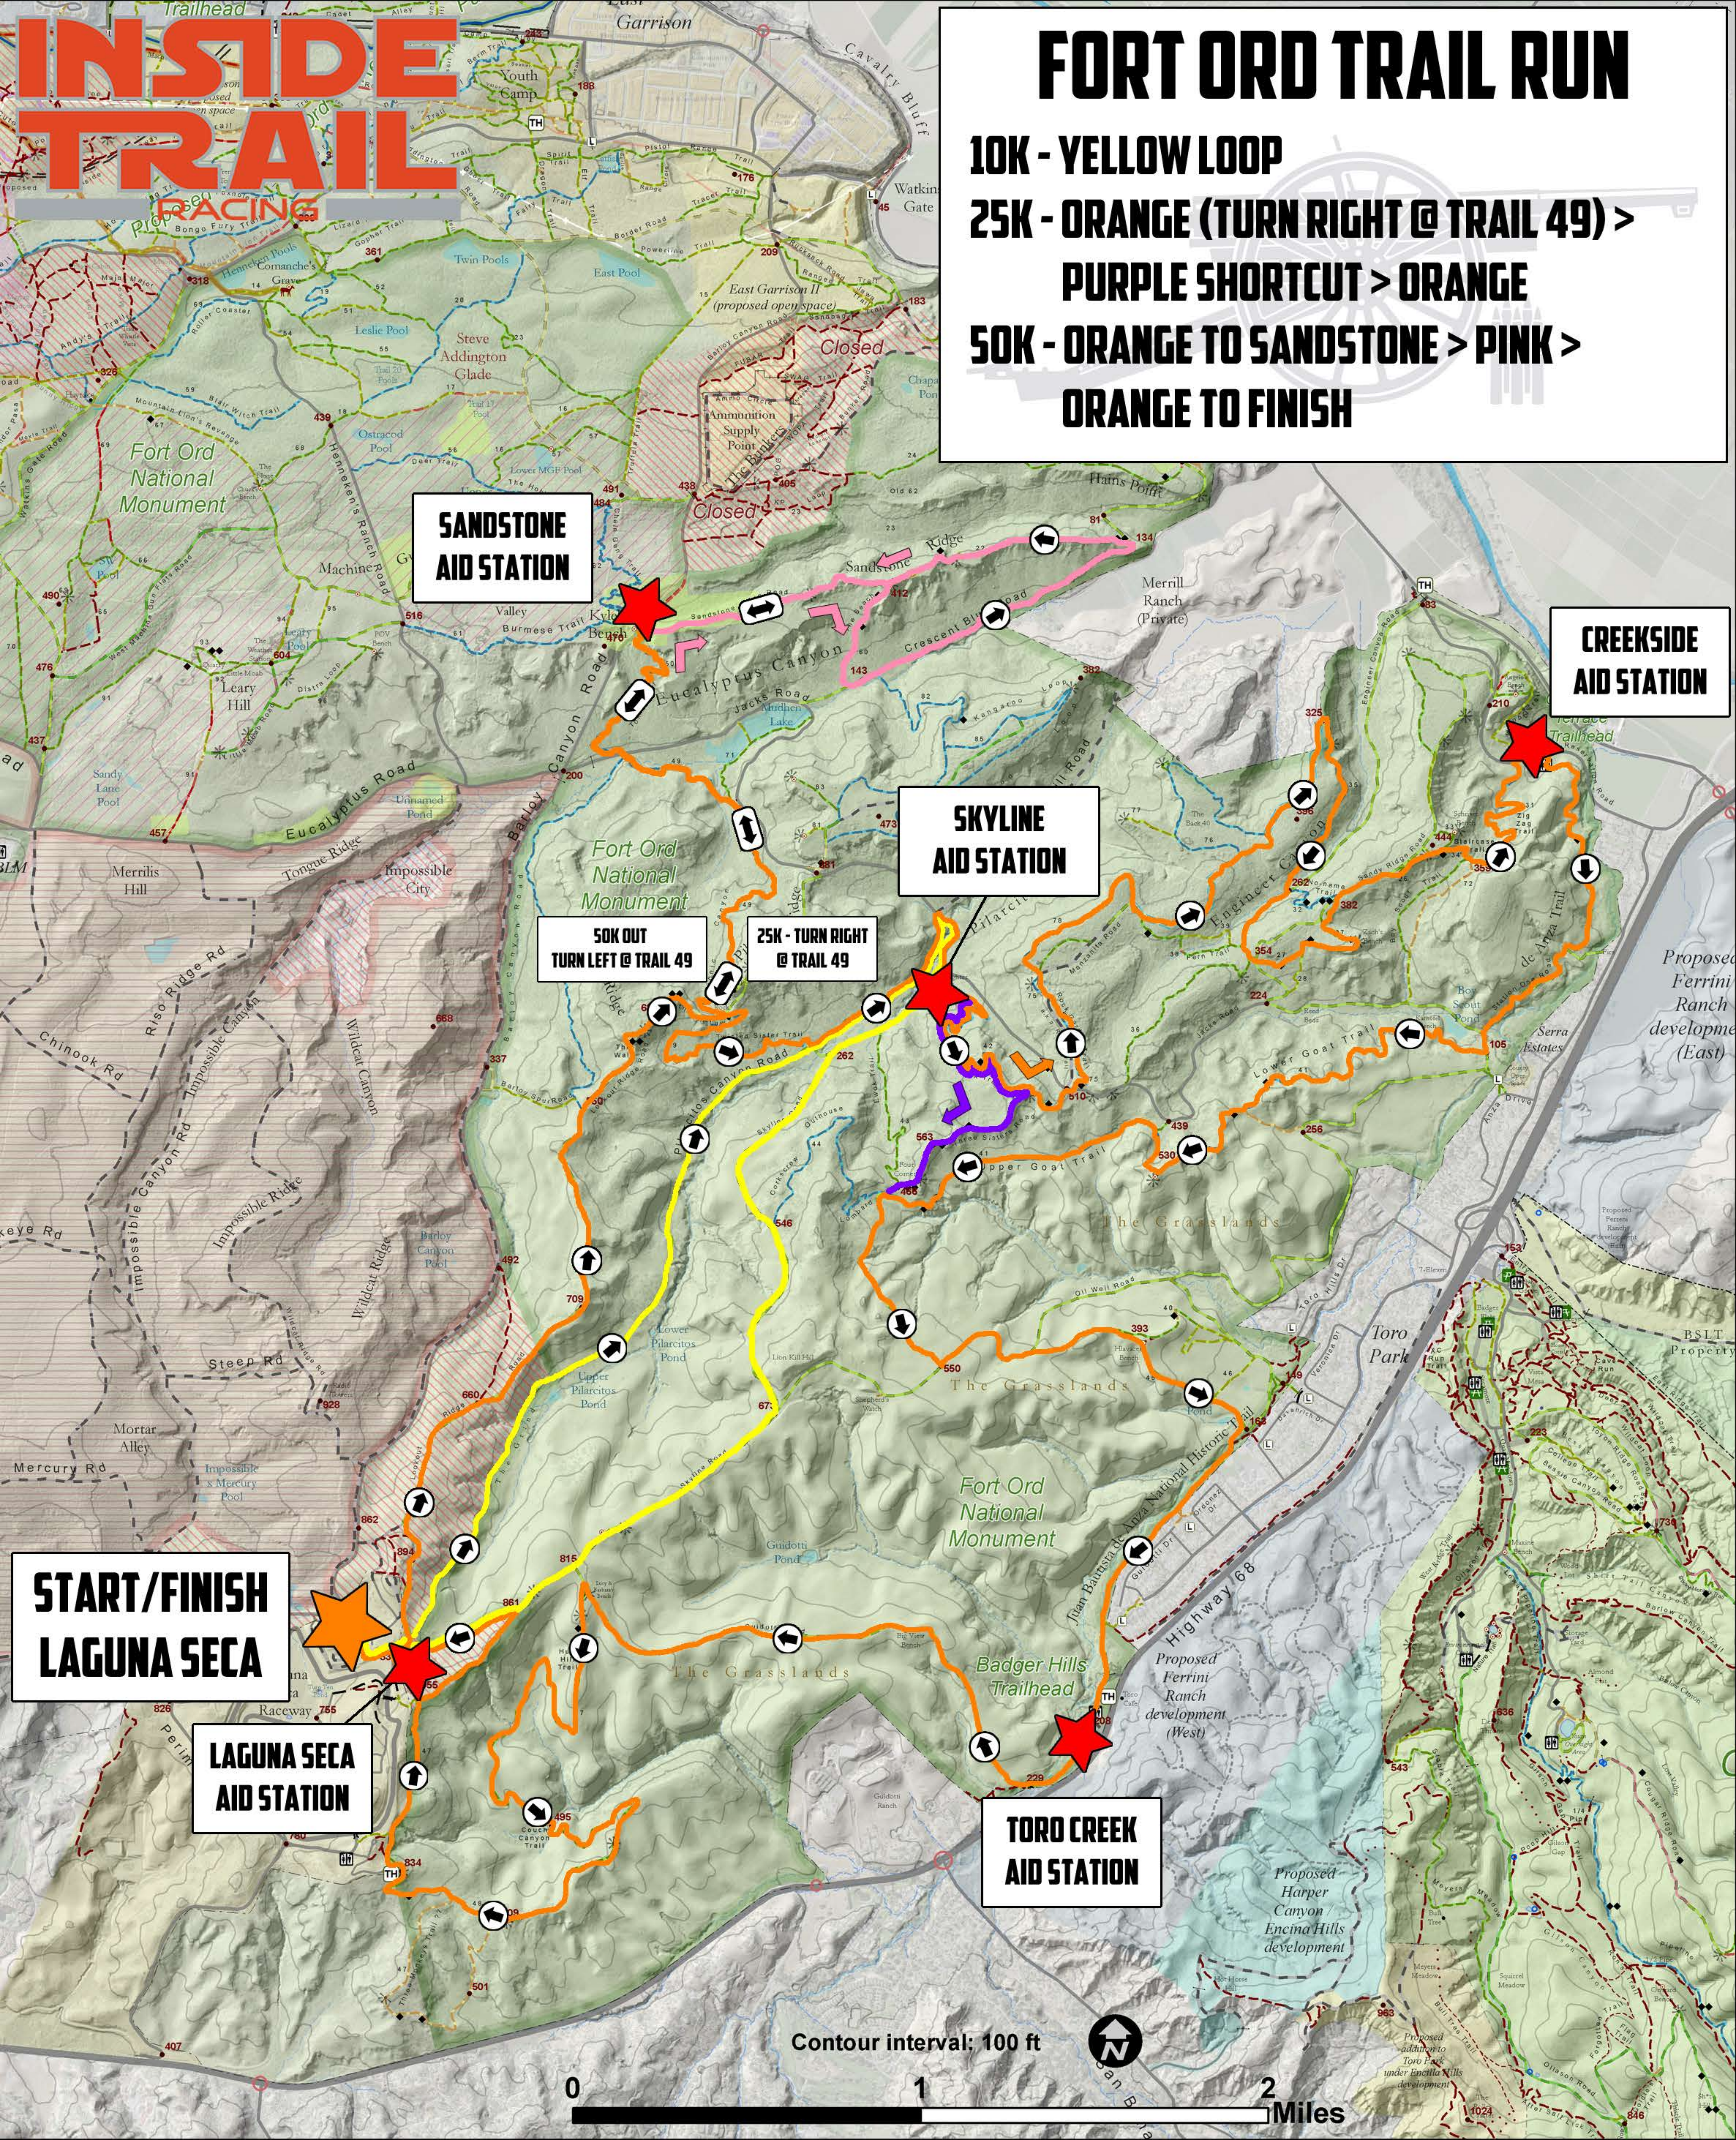

FORT ORD TRAIL RUN

- 10K - YELLOW LOOP
- 25K - ORANGE (TURN RIGHT @ TRAIL 49) >
- PURPLE SHORTCUT > ORANGE
- 50K - ORANGE TO SANDSTONE > PINK >
- ORANGE TO FINISH

**SANDSTONE
AID STATION**

**CREEKSIDE
AID STATION**

**SKYLINE
AID STATION**

**50K OUT
TURN LEFT @ TRAIL 49**

**25K - TURN RIGHT
@ TRAIL 49**

**START/FINISH
LAGUNA SECA**

**LAGUNA SECA
AID STATION**

**TORO CREEK
AID STATION**

Contour interval: 100 ft

0 1 2 Miles