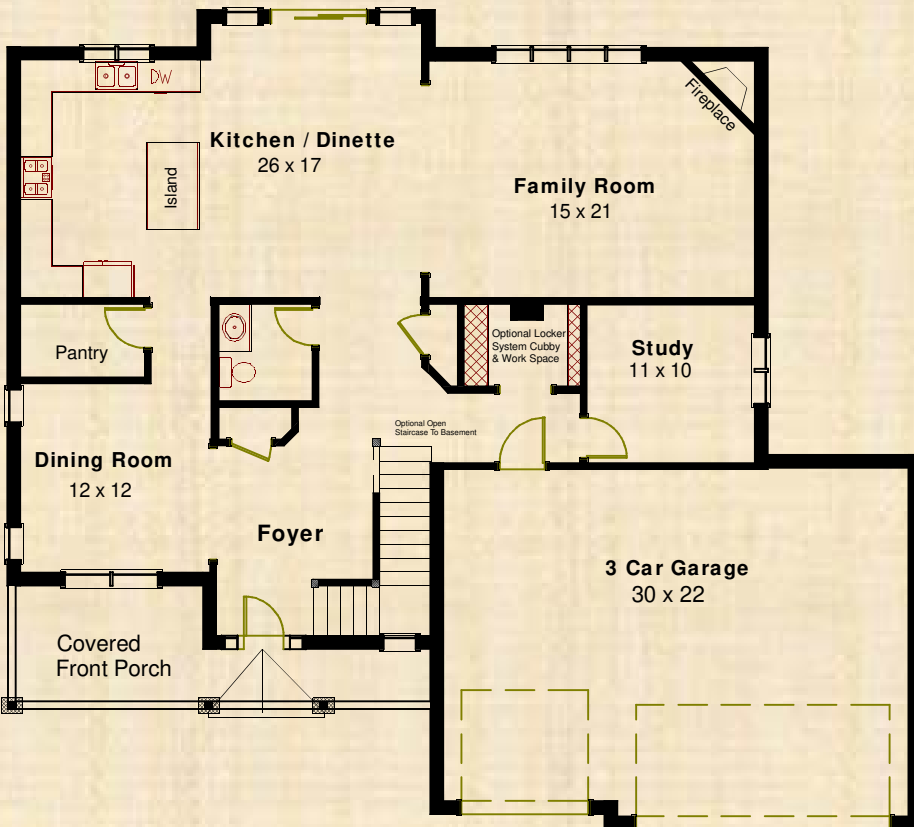

THE COUNTRY DEVIN

Starting at 3,000 Square Feet

See Sales Center For
3rd Floor Finished
Attic Details.

Flaherty's policy of continual improvement in architectural design and construction considerations requires that the dimensions and features shown are subject to minor variations. The renderings are a designer's conception and the actual homes may be modified in construction to suit interior, exterior, and site considerations. The illustrations may not reflect current standard features of home. Please refer to the sales center for home and site plans, specification limitations and options. Prices are subject to change without notice.