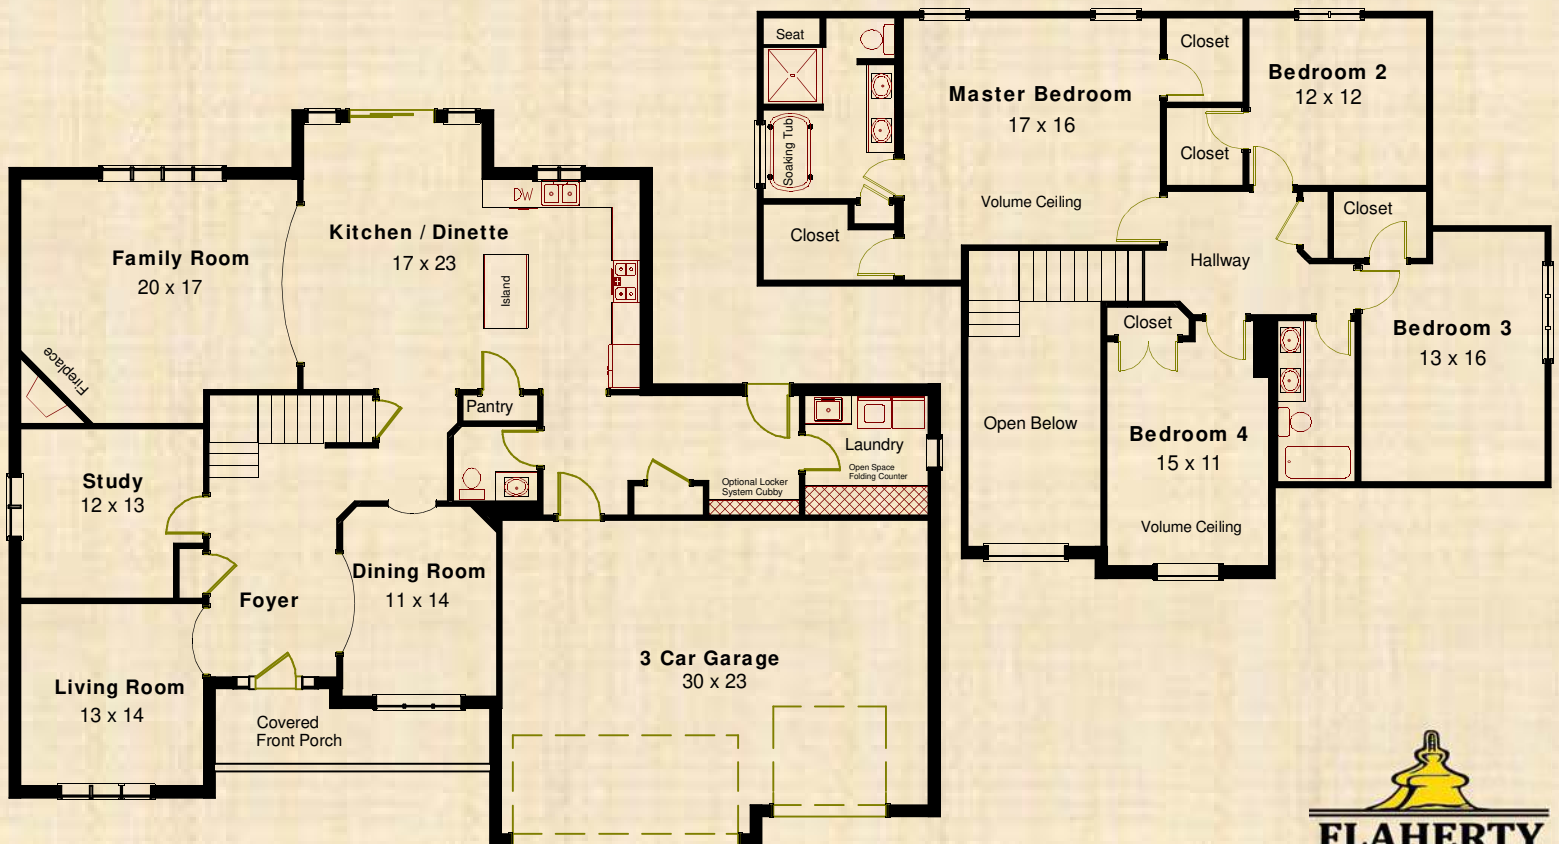

Starting at 3,300 Square Feet

THE IAN 2000

Flaherty's policy of continual improvement in architectural design and construction considerations requires that the dimensions and features shown are subject to minor variations. The renderings are a designer's conception and the actual homes may be modified in construction to suit interior, exterior, and site considerations. The illustrations may not reflect current standard features of home. Please refer to the sales center for home and site plans, specification limitations and options. Prices are subject to change without notice.