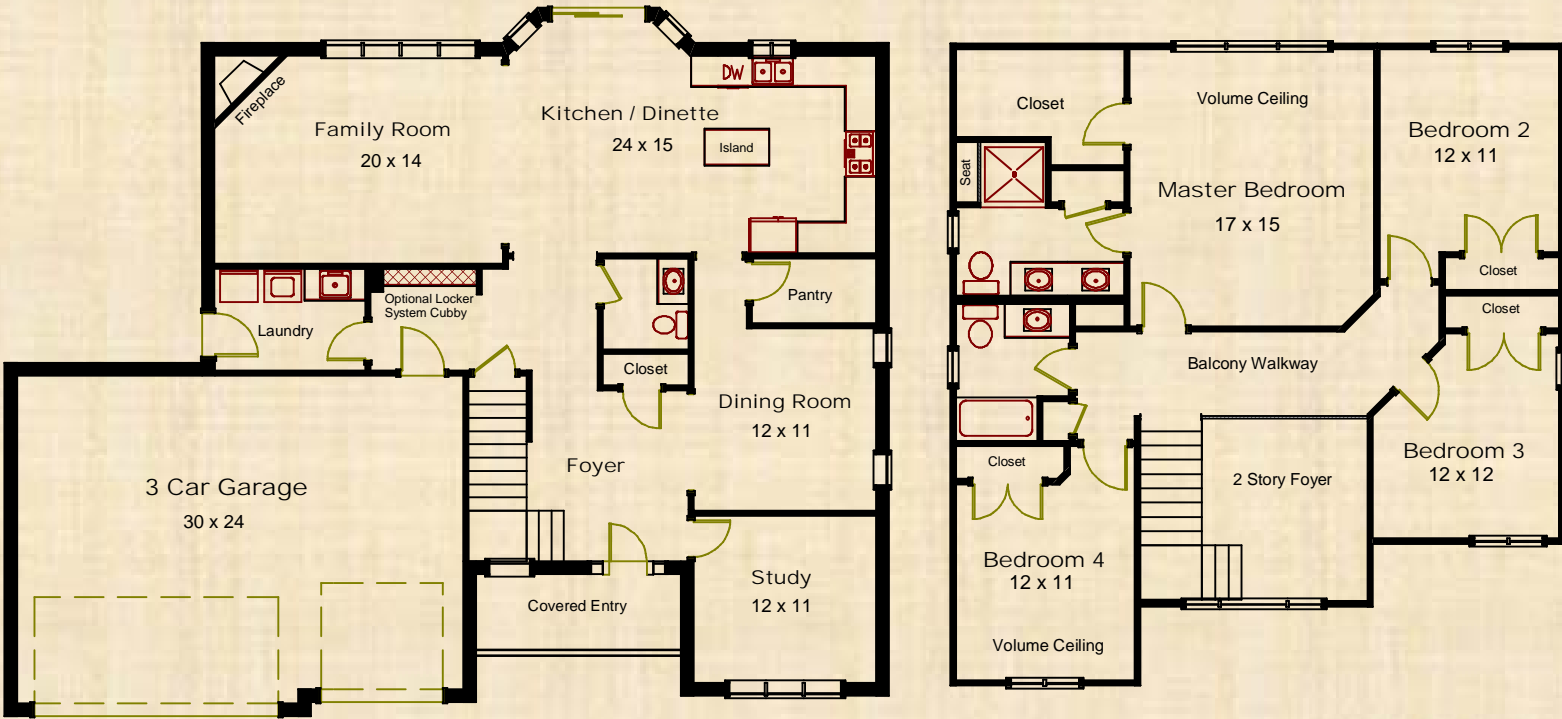

Starting at 2,700 Square Feet

# THE COLIN II

Flaherty's policy of continual improvement in architectural design and construction considerations requires that the dimensions and features shown are subject to minor variations. The renderings are a designer's conception and the actual homes may be modified in construction to suit interior, exterior, and site considerations. The illustrations may not reflect current standard features of home. Please refer to the sales center for home and site plans, specification limitations and options. Prices are subject to change without notice.