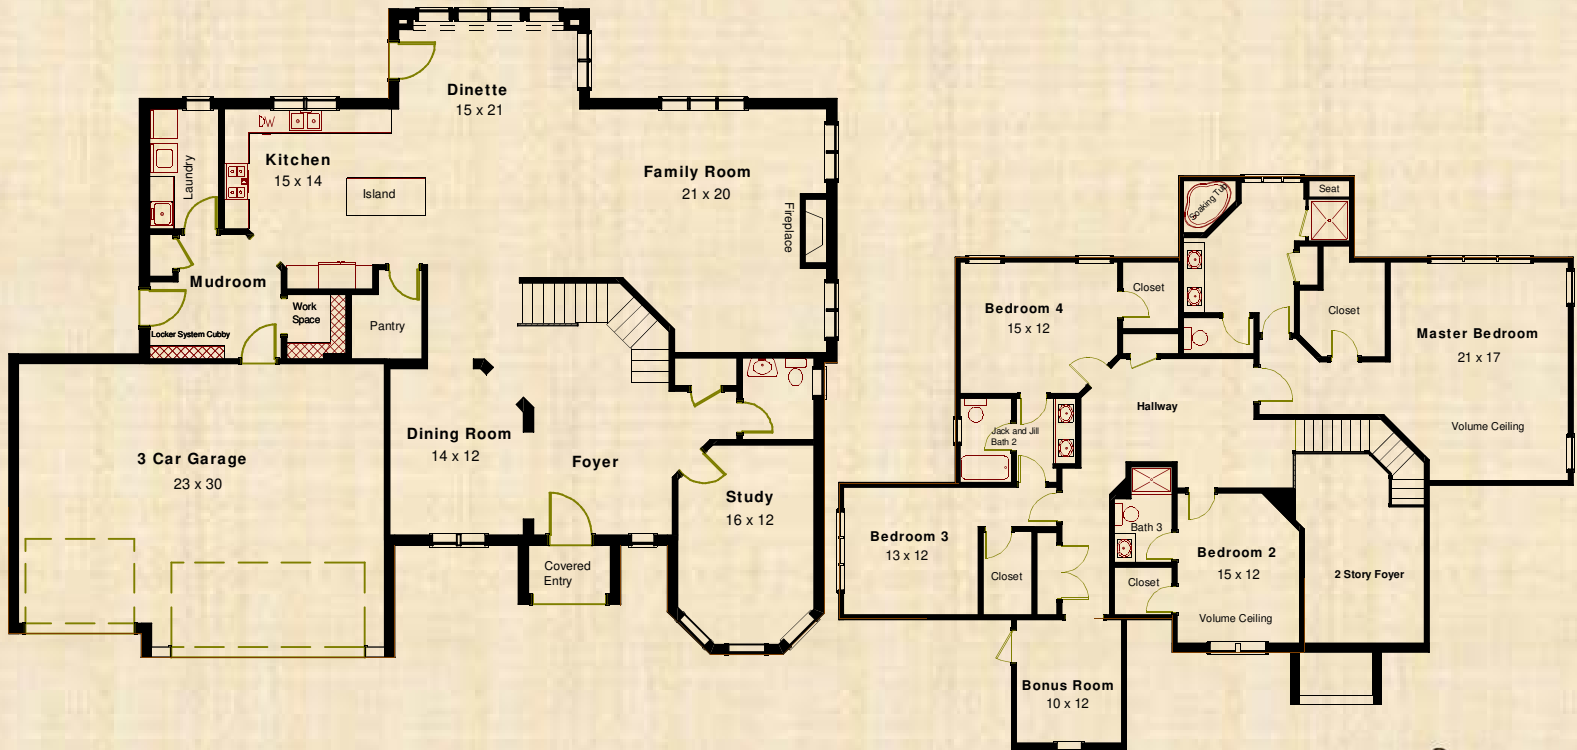

Starting at 4,000 Square Feet

THE CAELLIN 2000

Flaherty's policy of continual improvement in architectural design and construction considerations requires that the dimensions and features shown are subject to minor variations. The renderings are a designer's conception and the actual homes may be modified in construction to suit interior, exterior, and site considerations. The illustrations may not reflect current standard features of home. Please refer to the sales center for home and site plans, specification limitations and options. Prices are subject to change without notice.