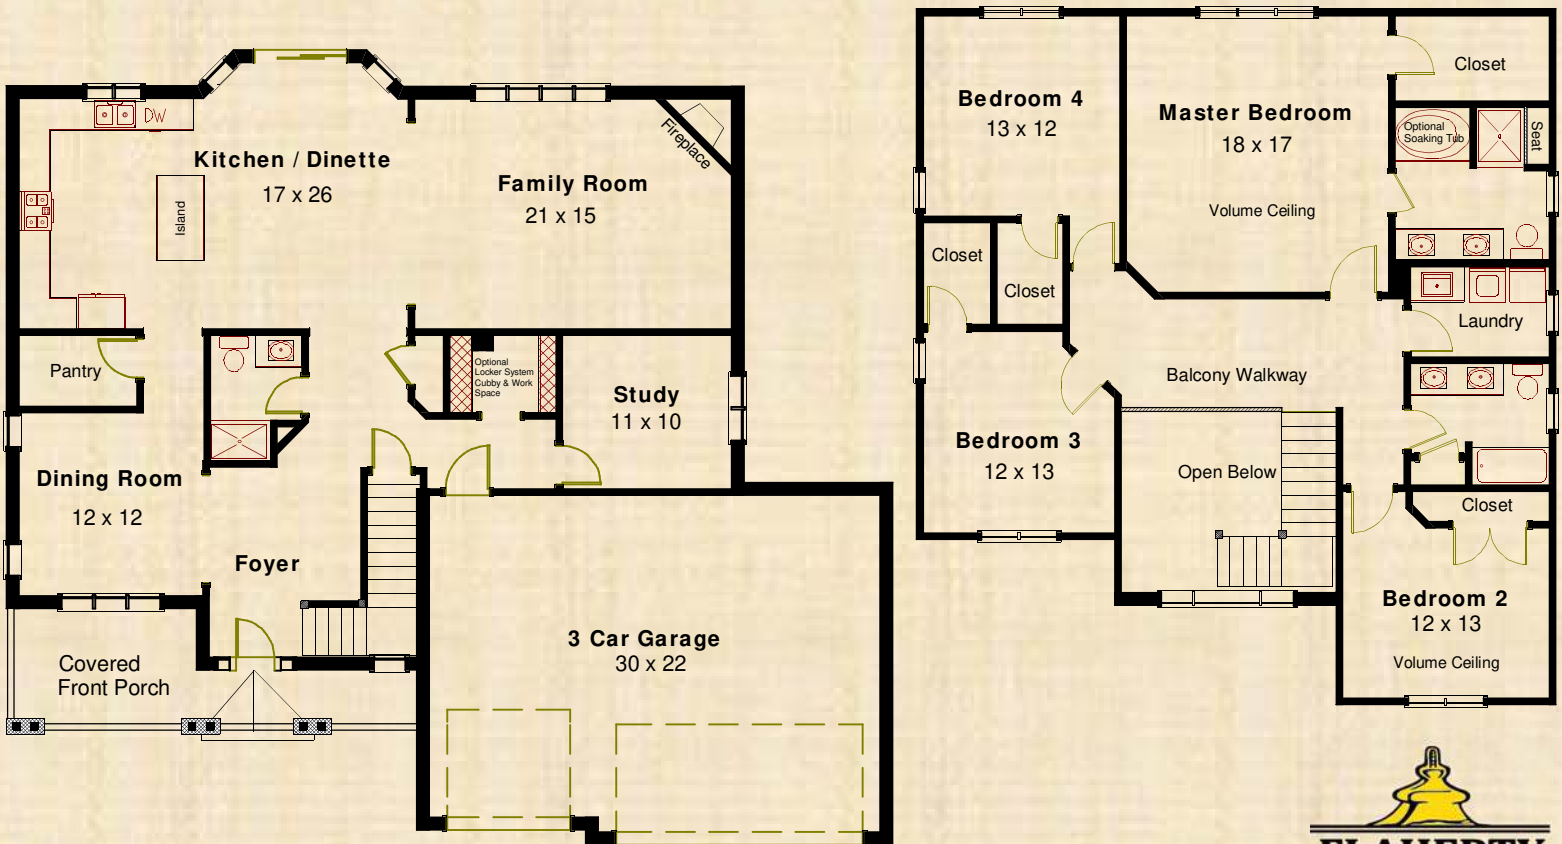

Starting at 3,000 Square Feet

THE DEVIN III

Flaherty's policy of continual improvement in architectural design and construction considerations requires that the dimensions and features shown are subject to minor variations. The renderings are a designer's conception and the actual homes may be modified in construction to suit interior, exterior, and site considerations. The illustrations may not reflect current standard features of home. Please refer to the sales center for home and site plans, specification limitations and options. Prices are subject to change without notice.