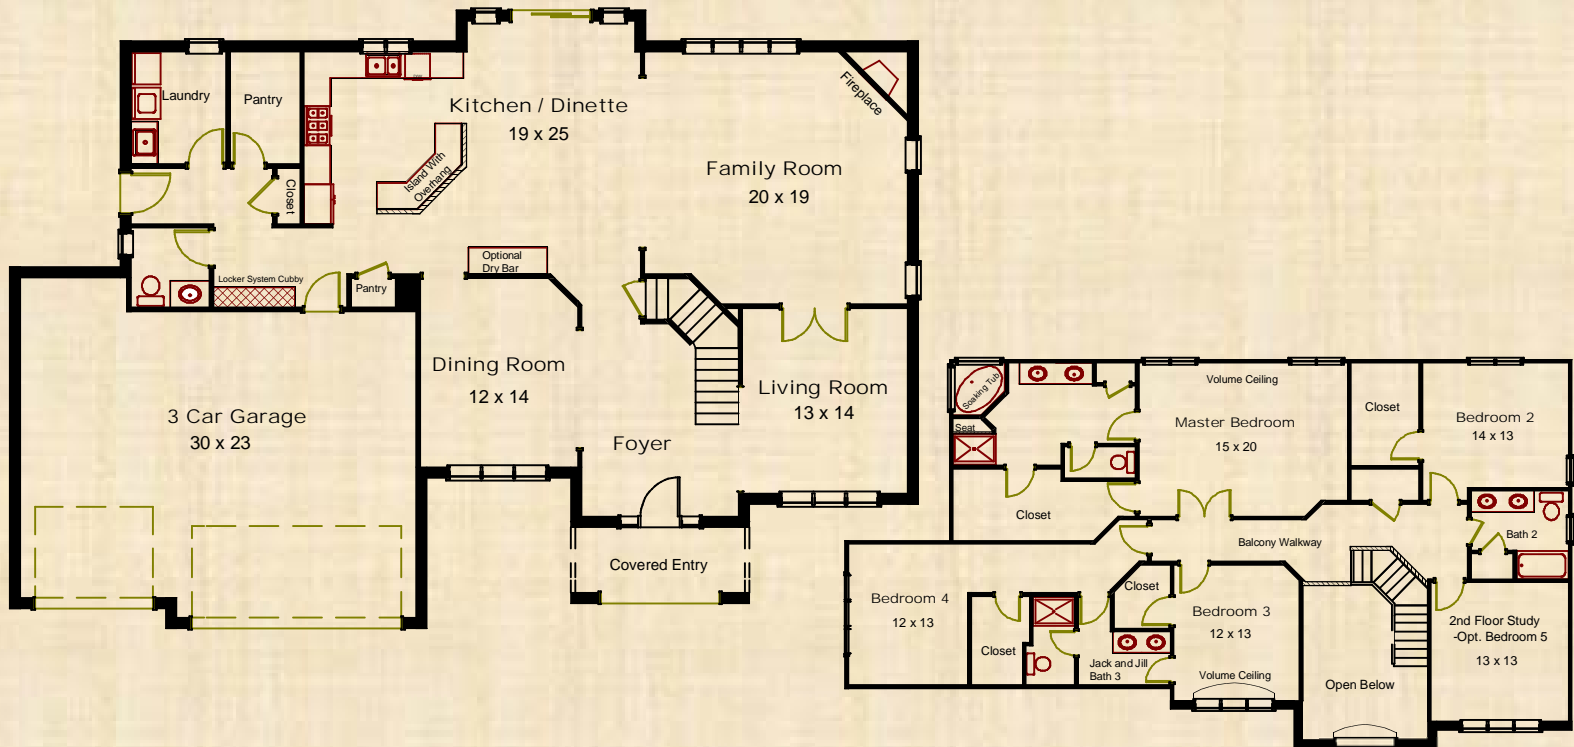

THE DECLAN 2000

Starting at 3,900 Square Feet

Flaherty's policy of continual improvement in architectural design and construction considerations requires that the dimensions and features shown are subject to minor variations. The renderings are a designer's conception and the actual homes may be modified in construction to suit interior, exterior, and site considerations. The illustrations may not reflect current standard features of home. Please refer to the sales center for home and site plans, specification limitations and options. Prices are subject to change without notice.