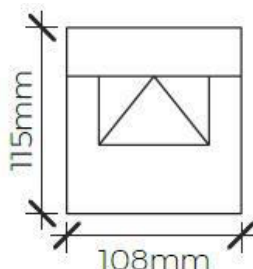

### 6W FOUR SIDED SQUARE MINI BOLLARD LIGHT

Power (W)	Available color Temperatures	Luminous Flux			IP Rating	Available Beam Angles
		3000K	4000K	6000K		
6W	2700K 3000K 4000K 6000K	80lm/W	85lm/W	90lm/W	65	120°

**Standard option.**

Non-standard products may be subject to MOQ. Contact your regional sales representative for more information.