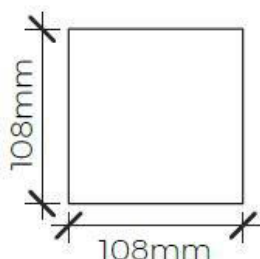

### 6W FOUR SIDED SQUARE MINI BOLLARD LIGHT

Power (W)	Available color Temperatures	Luminous Flux			IP Rating	Available Beam Angles
		3000K	4000K	6000K		
6W	2700K 3000K 4000K 6000K	80lm/W	85lm/W	90lm/W	65	120°

**Standard option.**

Non-standard products may be subject to MOQ. Contact your regional sales representative for more information.