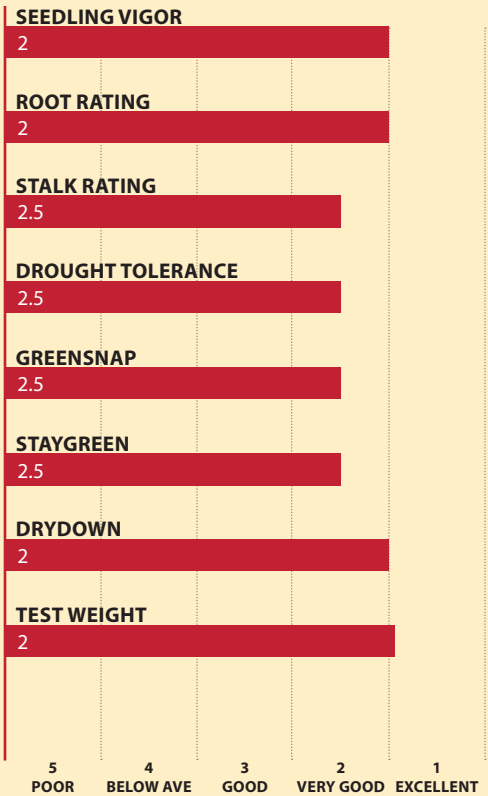

CANADIAN GRAIN CORN

TH4072 RR BRAND

72 RM

PRODUCT HIGHLIGHTS

- Super early maturity with very good test weight and fast drydown
- Great emergence and seedling vigor for early planting
- Nice fall appearance with good stalks, staygreen, and intactness

FIRST IN THE FIELD!

MATURITY & CHARACTERISTICS

Relative Maturity	72
Flowering	medium
CHU's to Black Layer	2025
Plant Height	M
Ear Height	M
Ear Type	SD
Planting Rate	MH-H
Kernel Rows	14-16
Silage Potential	4
Herbicide Sensitivity	ok

DISEASE TOLERANCE

GOSS'S WILT	2.5
NCLB	3.5
STALK ANTHRACNOSE	2.5
COMMON RUST	N/A

GROWING CONDITIONS

Tough	3
Variable	2
Ideal	2

GROWTH & HARVEST

Plant Height	Ear Height	Ear Type	Planting Rate	Herbicide Sensitivity	Scale
S Short	L Low	D Determinate	ML Medium Low	C Caution	1 Excellent
MS Medium Short	ML Medium Low	SD Semi-Determinate	M Medium	W Warning (do not use)	2 Very Good
M Medium	M Medium	SF Semi-Flex	MH Medium High	grp4 Group 4: growth regulator	3 Good
MT Medium Tall	MH Medium High	F Flex	H High	grp2 Group 2: SU/ALS inhibitor	4 Below Average
T Tall	H High			grp27 Group 27: HPPD inhibitor	5 Poor