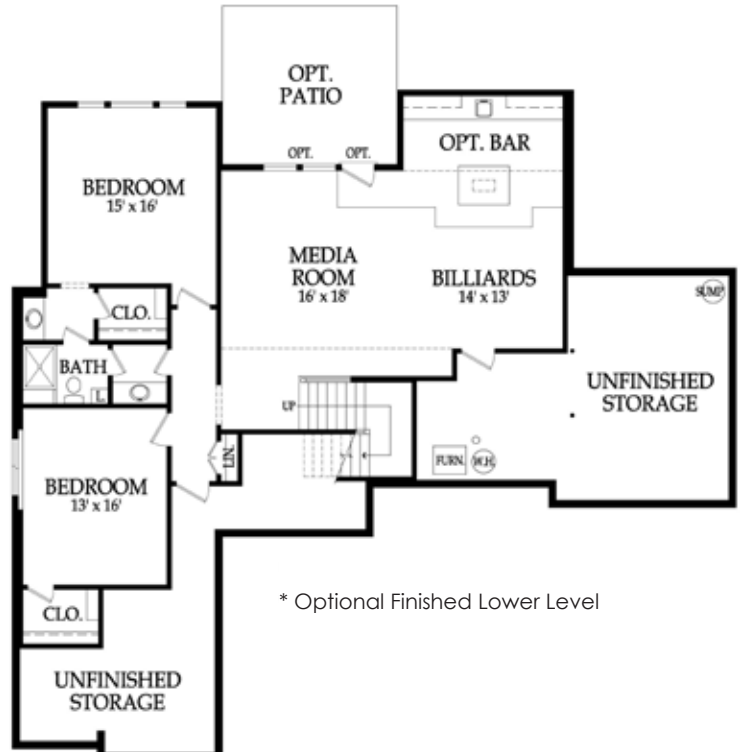

TIBURON

MAIN LEVEL
2,378 sq ft

FEATURES

Plan Type: Reverse 1.5 Story
SQ FT: 3,845
Bedrooms: 5
Bathrooms: 4

* Elevations and prices subject to change
* All dimensions are approximate

NOTES:

LOWER LEVEL
1,477 sq ft

* Optional Finished Lower Level

913-298-9296
jsrobinson.com

TIBURON

Available Elevations