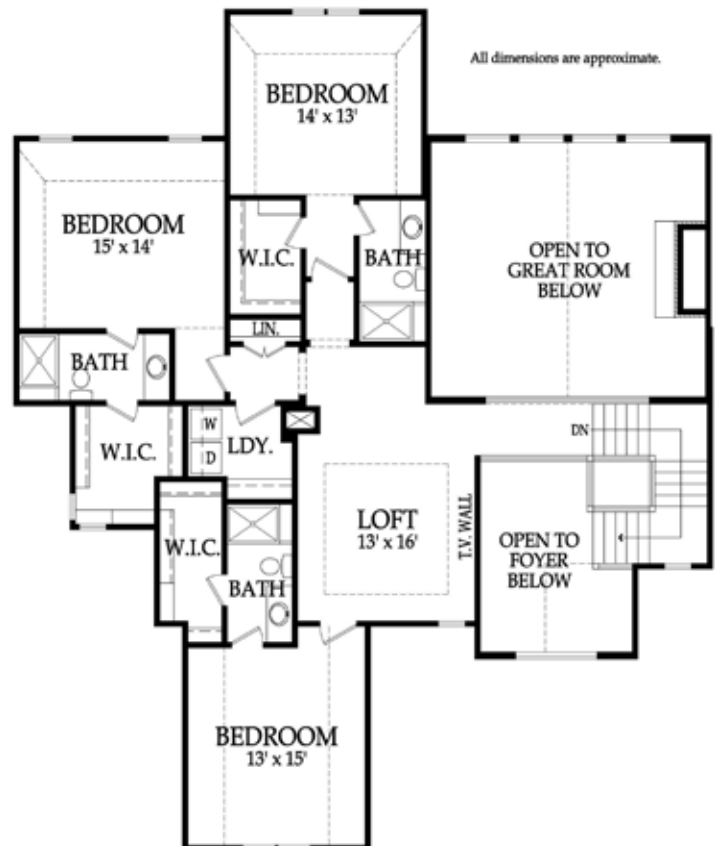

THE BRENTWOOD

MAIN LEVEL
2,567 sq ft

FEATURES

Plan Type: 1 1/2 Story
 SQ FT: 4,044
 Bedrooms: 5
 Bathrooms: 5

* Elevations and prices subject to change
 * All dimensions are approximate

NOTES:

UPPER LEVEL
1,477 sq ft

913-298-9296
 jsrobinson.com

THE BRENTWOOD

Available Elevations