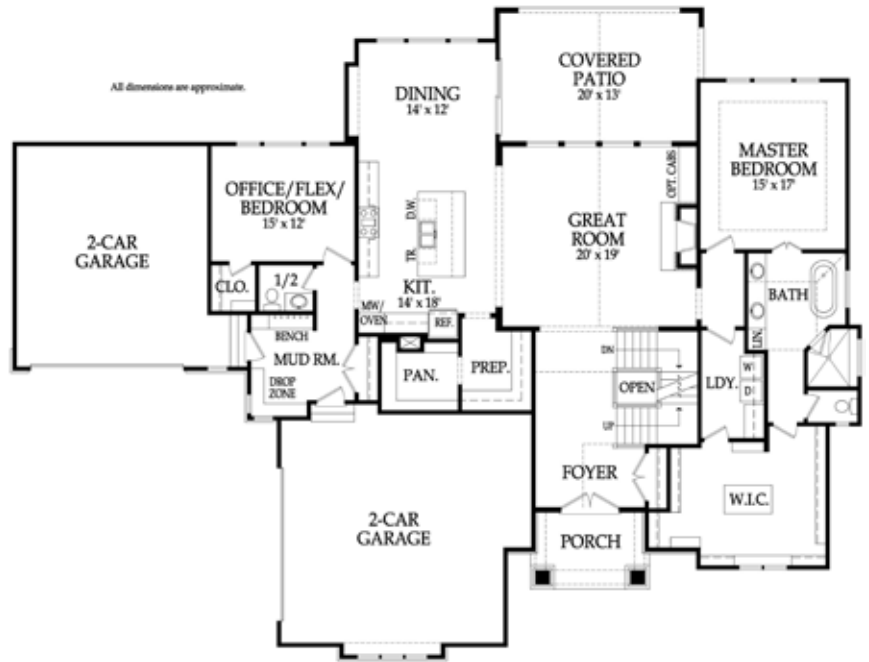

THE BRENTWOOD

MAIN LEVEL
2,567 sq ft

FEATURES

Plan Type: 1 1/2 Story
 SQ FT: 4,044
 Bedrooms: 5
 Bathrooms: 5

* Elevations and prices subject to change
 * All dimensions are approximate

NOTES:

UPPER LEVEL
1,477 sq ft

913-298-9296
 jsrobinson.com

THE BRENTWOOD

Available Elevations