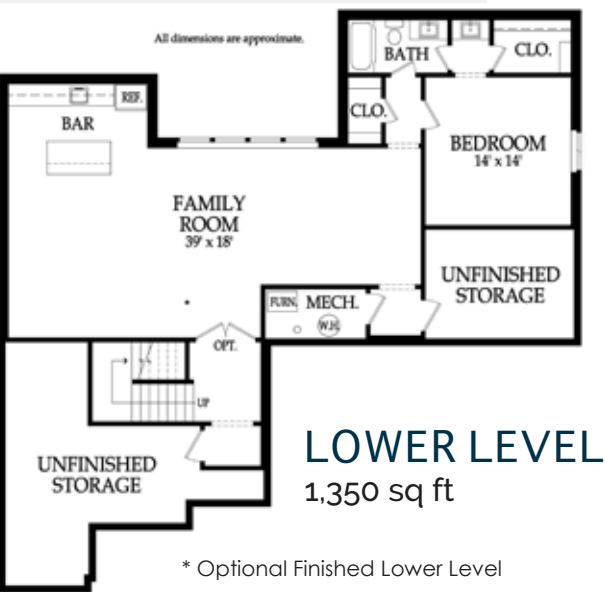

## MAIN LEVEL

1,904 sq ft

### FEATURES

Plan Type: 1 1/2 Story  
 SQ FT: 3,167  
 Bedrooms: 4  
 Bathrooms: 3.5

\* Elevations and prices subject to change  
 \* All dimensions are approximate

## UPPER LEVEL

1,263 sq ft

## LOWER LEVEL

1,350 sq ft

\* Optional Finished Lower Level

913-298-9296  
 jsrobinson.com

---