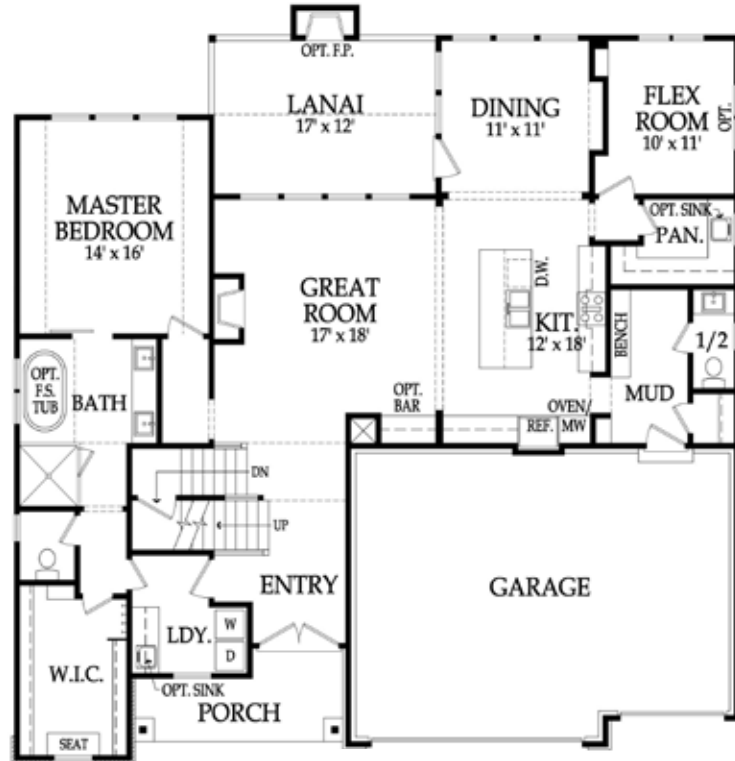

## MAIN LEVEL

1,904 sq ft

### FEATURES

Plan Type: 1 1/2 Story  
 SQ FT: 3,167  
 Bedrooms: 4  
 Bathrooms: 3.5

\* Elevations and prices subject to change  
 \* All dimensions are approximate

## UPPER LEVEL

1,263 sq ft