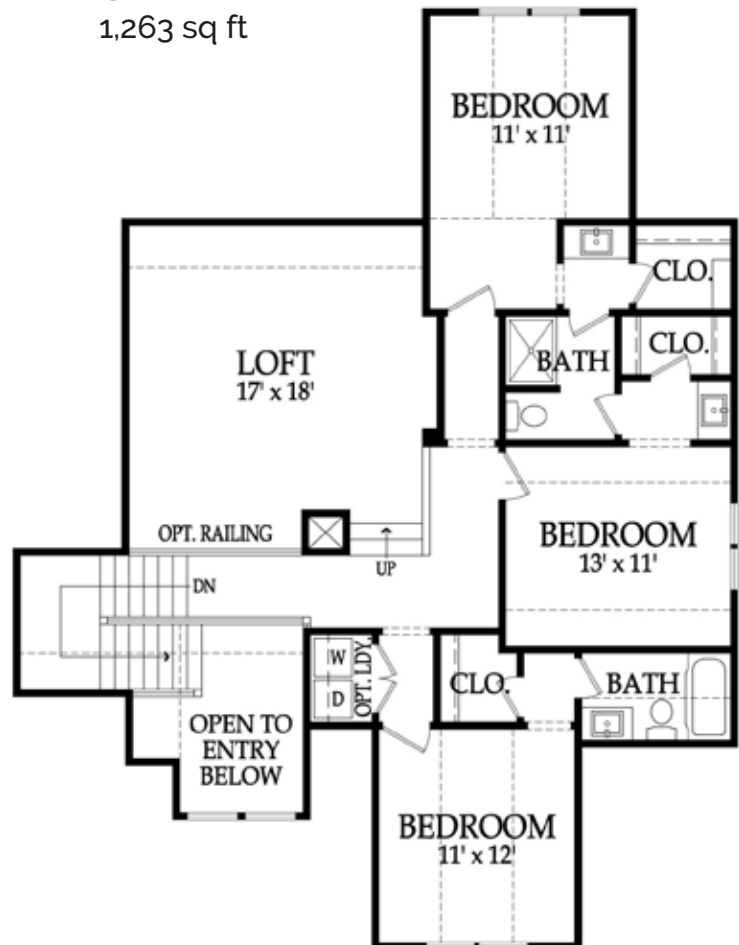

## MAIN LEVEL

1,904 sq ft

### FEATURES

Plan Type: 1 1/2 Story  
 SQ FT: 3,167  
 Bedrooms: 4  
 Bathrooms: 3.5

\* Elevations and prices subject to change  
 \* All dimensions are approximate

## UPPER LEVEL

1,263 sq ft

## LOWER LEVEL

1,350 sq ft

\* Optional Finished Lower Level

913-298-9296  
 jsrobinson.com

---