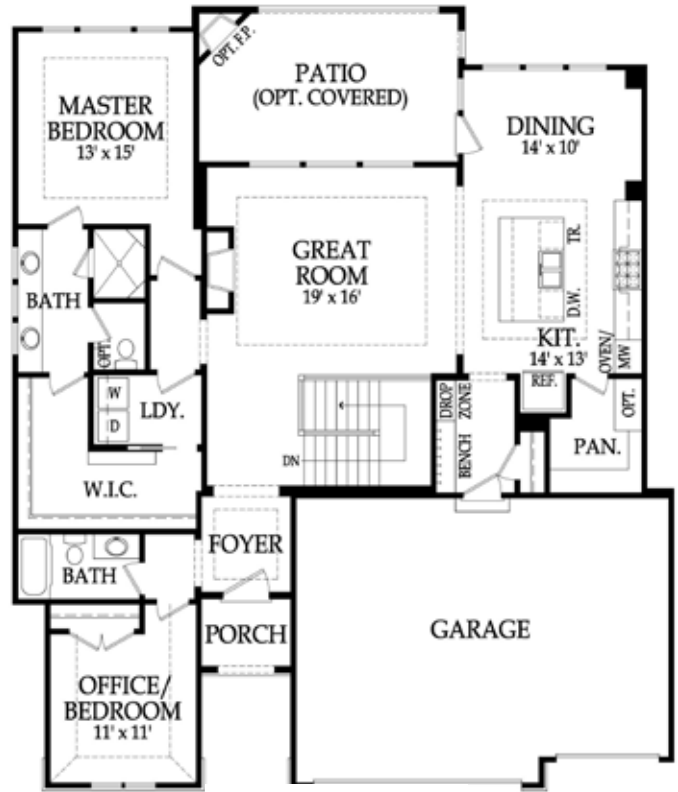

## MAIN LEVEL

1,896 sq ft

## FEATURES

Plan Type: 1 1/2 Story  
SQ FT: 3,294  
Bedrooms: 4  
Bathrooms: 3

\* Elevations and prices subject to change  
\* All dimensions are approximate