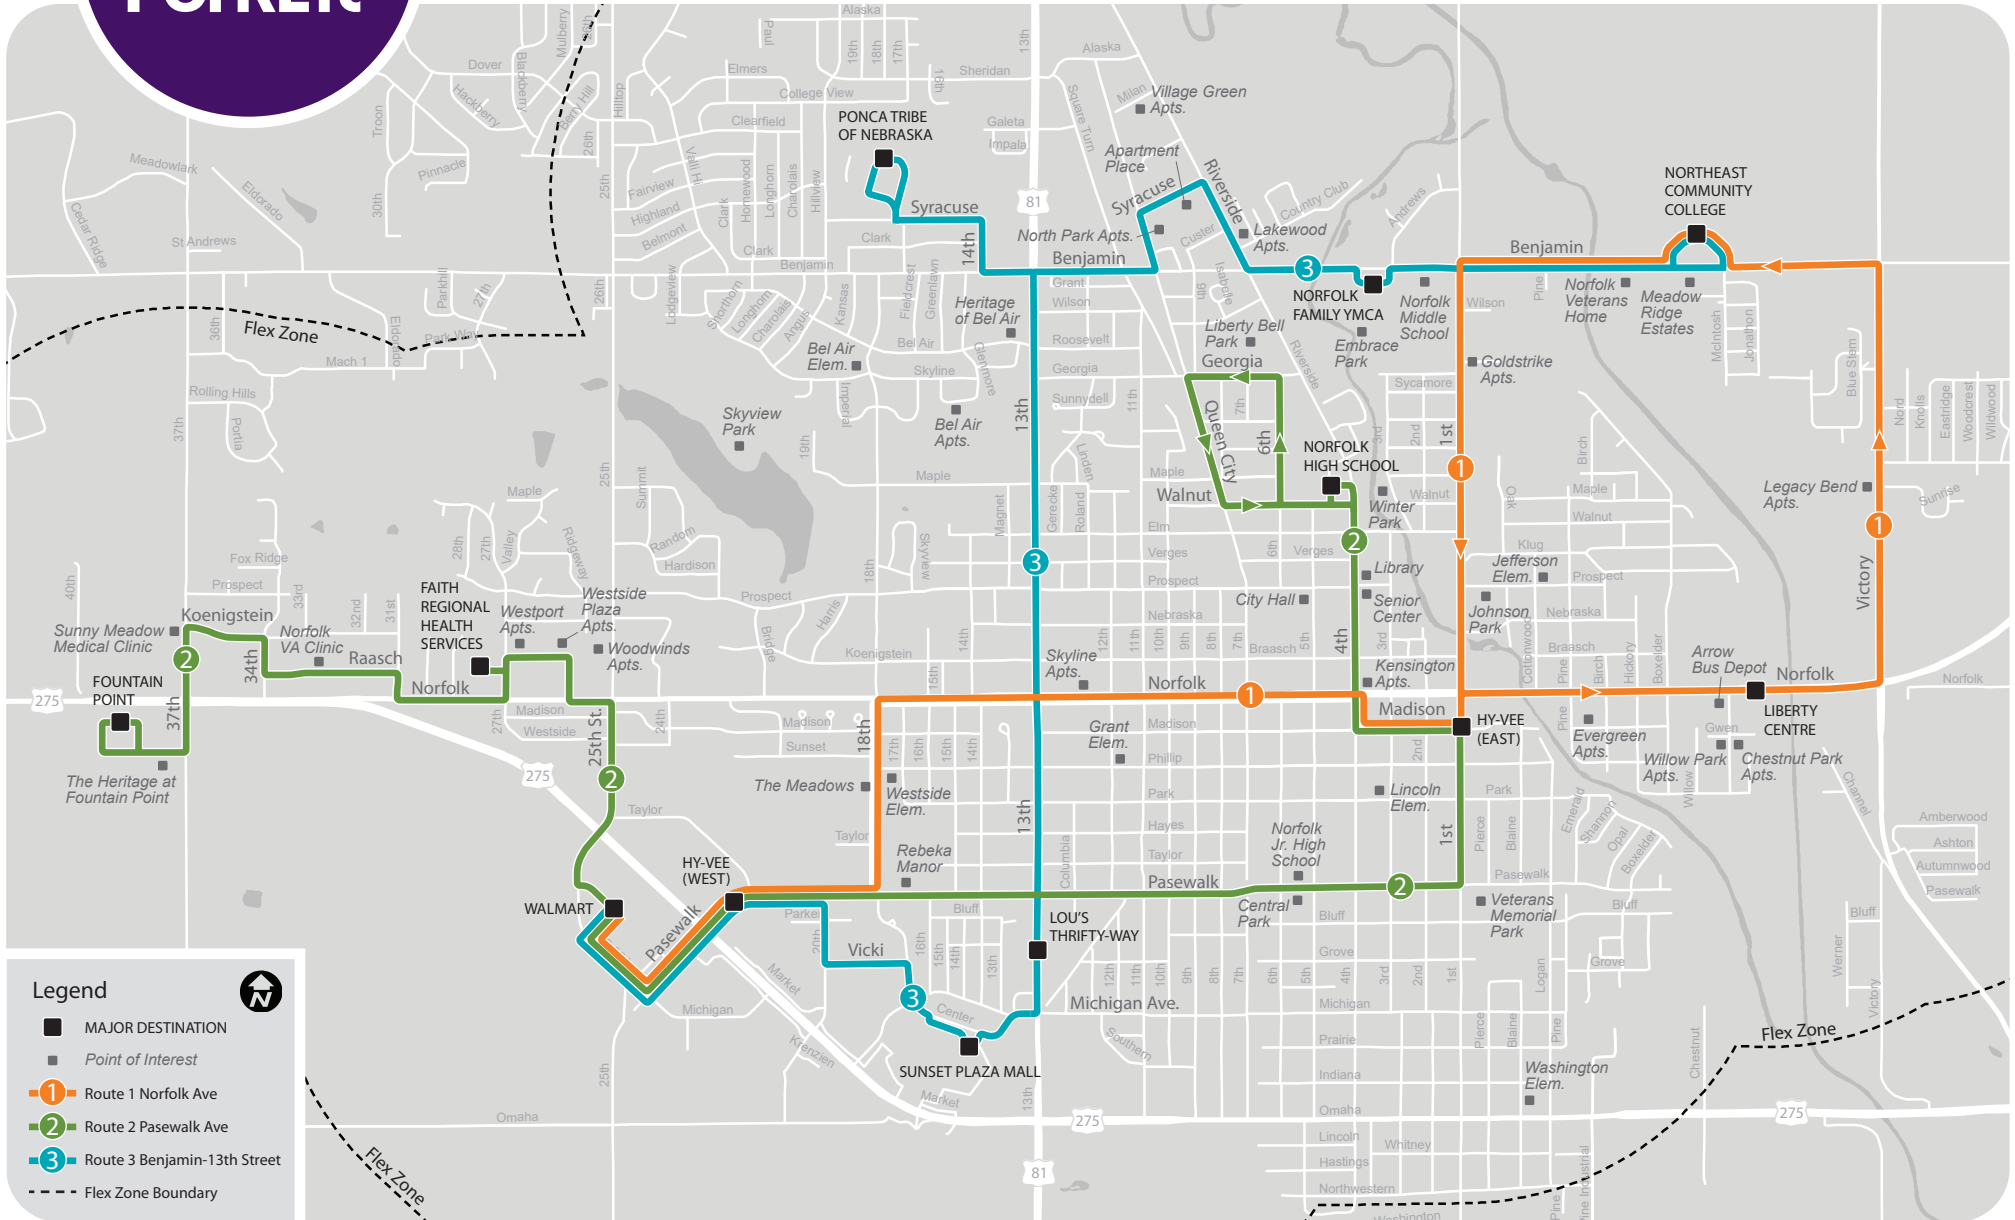

# ForkLift Bus Routes

ForkLift offers 3 flexroutes that run throughout Norfolk approx. every 30 minutes from 6:30 a.m. - 6:30 p.m., Mon. - Fri. and 8 a.m. - 5 p.m., Sat. & Sun. If you want to catch a ride within the Flex Zone, call ahead and we can pick you up on a first-come, first serve basis.

northforkareatransit.com

**Legend**

- MAJOR DESTINATION
- Point of Interest
- ① Route 1 Norfolk Ave
- ② Route 2 Pasewalk Ave
- ③ Route 3 Benjamin-13th Street
- - - Flex Zone Boundary