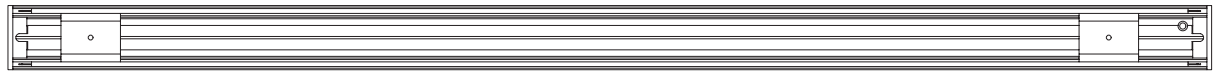

Project:	Type:
Date:	Comments:

TOP VIEW