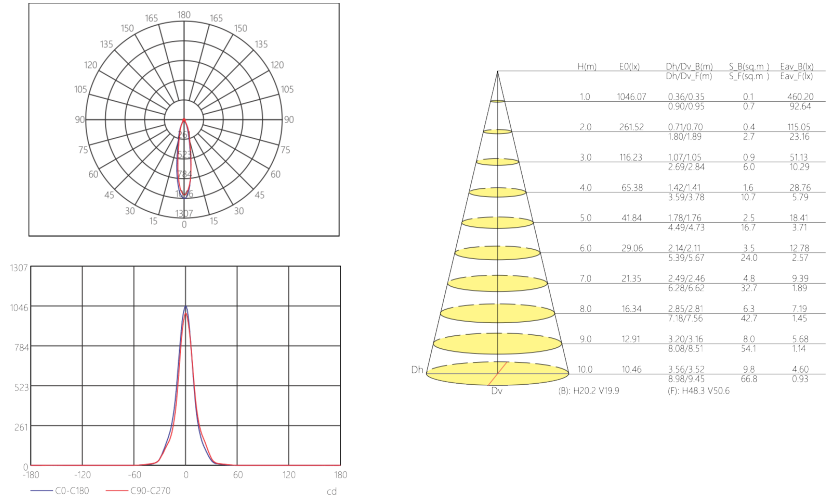

Project:	Type:
Date:	Comments:

Photometrics

Accessories

BX-3R-AC	Pendant hanging kit (aircraft cable)

As we continue to innovate and improve our products, we reserve the right to edit, modify, and change our technical documentation.