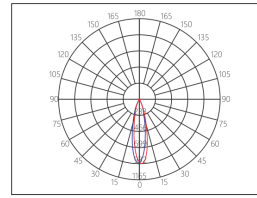

Project:	Type:
Date:	Comments:

Photometrics

Accessories

BX-3LC-AC	Pendant hanging kit (aircraft cable)

As we continue to innovate and improve our products, we reserve the right to edit, modify, and change our technical documentation.