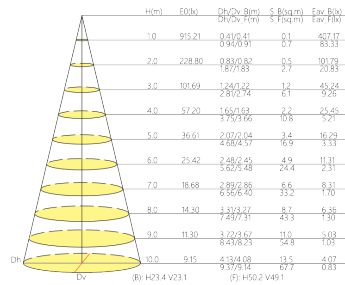

Project:	Type:
Date:	Comments:

Photometrics

Accessories

BX-3LC-AC	Pendant hanging kit (aircraft cable)

As we continue to innovate and improve our products, we reserve the right to edit, modify, and change our technical documentation.