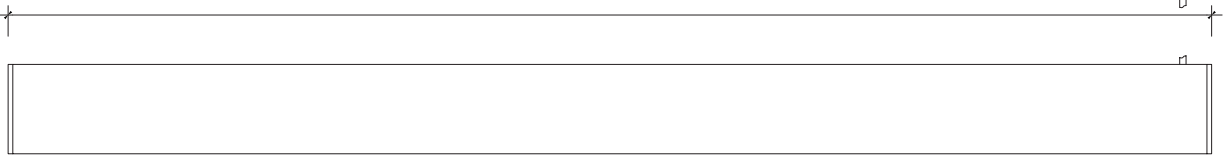

Ordering Guide

1-FIXTURE ID	2-DISTRIBUTION	3-LENGTH	4-WATTAGE	5-COLOR TEMPERATURE	6-BEAM ANGLE
BX-3C	D - Direct	4 - 4ft 6 - 6ft 8 - 8ft C - Custom	25 - 25W 40 - 40W 60 - 60W C - Custom Wattage /Lumen Output	27 - 2700K 30 - 3000K 35 - 3500K 40 - 4000K 50 - 5000K D - Dynamic/Tunable White DT - Lutron Digital T-Series Dynamic/Tunable white driver RGB - RGB RGBW - RGBW	15 - 15° 30 - 30° 45 - 45°
7-VOLTAGE	8-FINISH	9-MOUNTING	10-DRIVER OPTIONS	11-OPTIONS	12-OPTIONS (CONT.)
U - Universal 110-277V HV - 347V	S - Silver W - White B - Black C - Custom (RAL#)	P - Pendant (aircraft cables) S - Surface Mount R - Recessed	D - 0-10V Dimming DA - Dali LDE1 - Lutron Hi-lume 1% EcoSystem, Soft-on, Fade-to-Black dimming	DFCSJ-OEM-RF - Lutron Vive In-Fixture control (RF only) FCJ/FCJS-ECO - Lutron wireless PowPak (EcoSystem) FCJ/FCJS-010 - Lutron RF PowPak (0-10V) DFCSJ-OEM-OCC - Lutron Vive In-Fixture control (with daylight & occ/vac sensors)	EM - Emergency Battery Backup (remote) M - Motion Sensor (remote) BM - Bluetooth Mesh Smart Wireless Control by BubblyNet

Project:	Type:
Date:	Comments:

TOP VIEW

SIDE VIEW

SIDE VIEW

BOTTOM VIEW

FIXTURE ID	A	B	C
TechoLED-BX-3C-D-4-25-30-U-D	3.5"	2.6"	48"
TechoLED-BX-3C-D-6-40-30-U-D	3.5"	2.6"	72"
TechoLED-BX-3C-D-8-60-30-U-D	3.5"	2.6"	96"