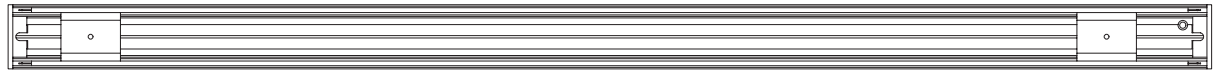

Project:	Type:
Date:	Comments:

TOP VIEW