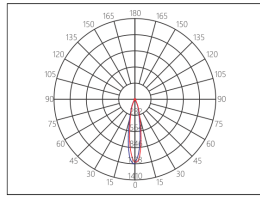

Project:	Type:
Date:	Comments:

Photometrics

Accessories

BX-3LC-AC	Pendant hanging kit (aircraft cable)

As we continue to innovate and improve our products, we reserve the right to edit, modify, and change our technical documentation.