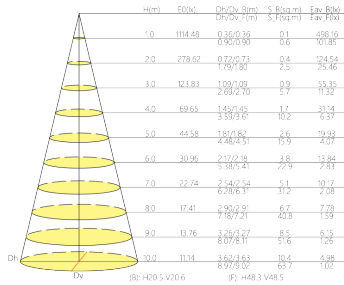

Project:	Type:
Date:	Comments:

Photometrics

Accessories

BX-3LC-AC	Pendant hanging kit (aircraft cable)

As we continue to innovate and improve our products, we reserve the right to edit, modify, and change our technical documentation.