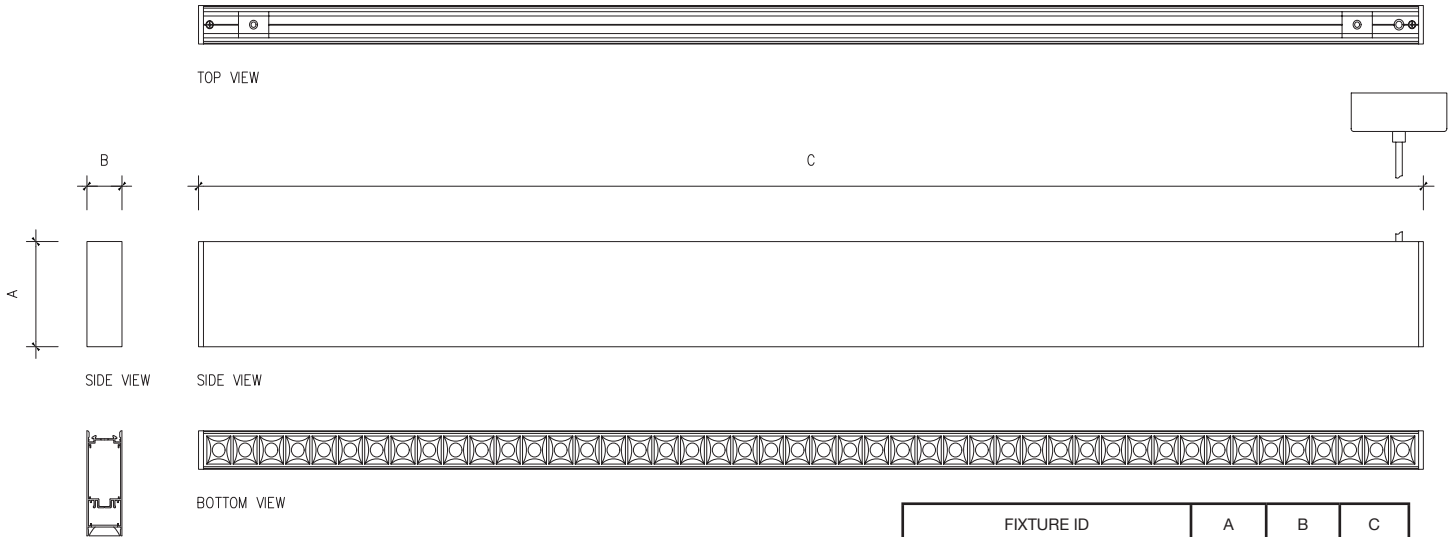

Project:	Type:
Date:	Comments: