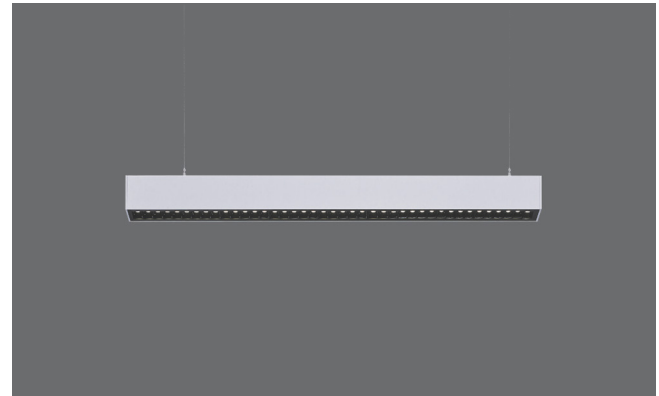

Project:	Type:
Date:	Comments:

GENERAL: Indoor Architectural LED Fixture, Pendant, Surface Mounted and Recessed Installations.

LED: Samsung LED Chips, 2700-5000K, Dynamic White and RGBW Available, 80CRI (90 optional)

OPTICAL: Direct Illumination, 15°/30°/45° Beam Angle Options

CONSTRUCTION: High Grade Aluminum Extrusion 1.4x3.8" with Louvre Diffuser (seamless configuration), Die Cast End Caps, Integral Driver. Powder Coat Finish.

* 5-year warranty, 50,000 hour rated lifespan, IP40 (indoor). Custom size, lumen output and color temperature available.

Model #	Length	Wattage	Distribution	Lumen Output
TechoLED-BX-1LH-D-2-20-30-U-D	2 ft	20W	Direct	1900lm
TechoLED-BX-1LH-D-4-30-30-U-D	4 ft	30W	Direct	2850lm
TechoLED-BX-1LH-D-6-40-30-U-D	6 ft	40W	Direct	3800lm
TechoLED-BX-1LH-D-8-45-30-U-D	8 ft	45W	Direct	4275lm