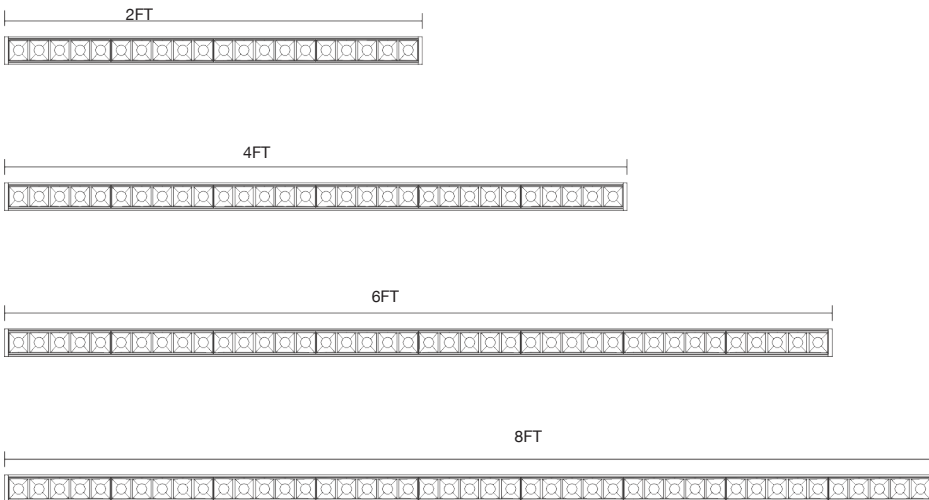

Configurations