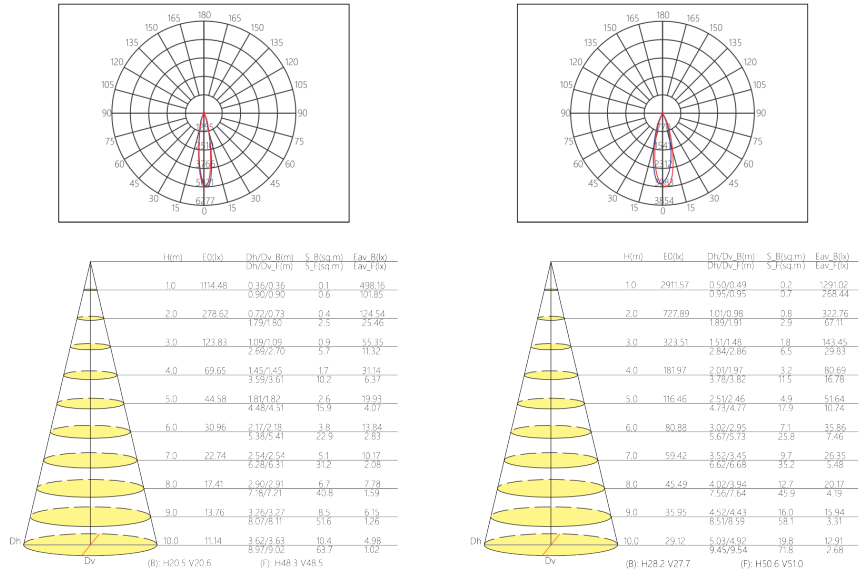

Project:	Type:
Date:	Comments:

Photometrics