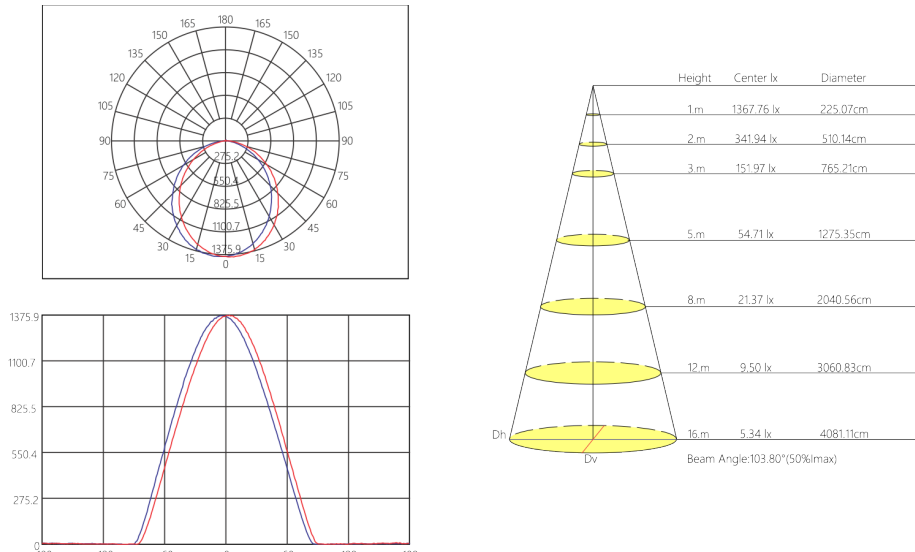

Project:	Type:
Date:	Comments:

Photometrics