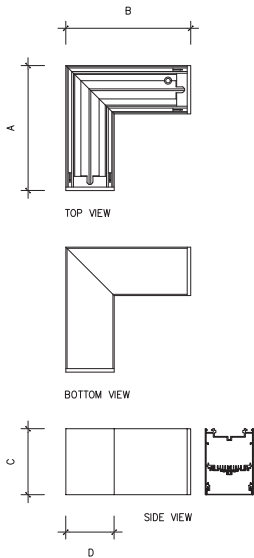

Project:	Type:
Date:	Comments:

TOP VIEW

SIDE VIEW

SIDE VIEW

BOTTOM VIEW

FIXTURE ID	A	B	C
TechoLED-BX-3-DI-2-27-30-U-M	3.5"	2.6"	24"
TechoLED-BX-3-DI-4-54-30-U-M	3.5"	2.6"	48"
TechoLED-BX-3-DI-6-81-30-U-M	3.5"	2.6"	72"
TechoLED-BX-3-D-8-108-30-U-M	3.5"	2.6"	96"

BX-3-L Connector

A	6"
B	6"
C	3.5"
D	2.6"

Not to scale

BX-3-X Connector

A	12"
B	12"
C	3.5"
D	2.6"

Not to scale

BX-3-T Connector

A	8"
B	12"
C	3.5"
D	2.5"