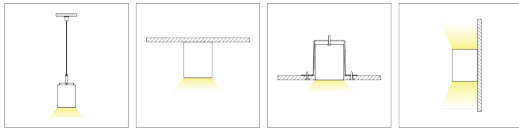

Project:	Type:
Date:	Comments:

TOP VIEW

SIDE VIEW

SIDE VIEW

BOTTOM VIEW

FIXTURE ID	A	B	C
TechoLED-BX-3-DI-2-27-30-U-M	3.5"	2.6"	24"
TechoLED-BX-3-DI-4-54-30-U-M	3.5"	2.6"	48"
TechoLED-BX-3-DI-6-81-30-U-M	3.5"	2.6"	72"
TechoLED-BX-3-D-8-108-30-U-M	3.5"	2.6"	96"

BX-3-L Connector

A	6"
B	6"
C	3.5"
D	2.6"

Not to scale

BX-3-X Connector

A	12"
B	12"
C	3.5"
D	2.6"

Not to scale

BX-3-T Connector

A	8"
B	12"
C	3.5"
D	2.5"

Not to scale

Project:	Type:
Date:	Comments:

Photometrics

Mounting

Connectors

BX-3-L	L shape connector (lit)
BX-3-T	T shape connector (lit)
BX-3-X	X shape connector (lit)
BX-3-C	Continuous linear run connector
BX-3-AC	Pendant hanging kit (aircraft cable)
BX-3-WM	Wall mounting hardware
BX-3-FK	Flange Kit w/ mud plate for recessed installation
BX-3-RG001	T Grid Ceiling Accessory