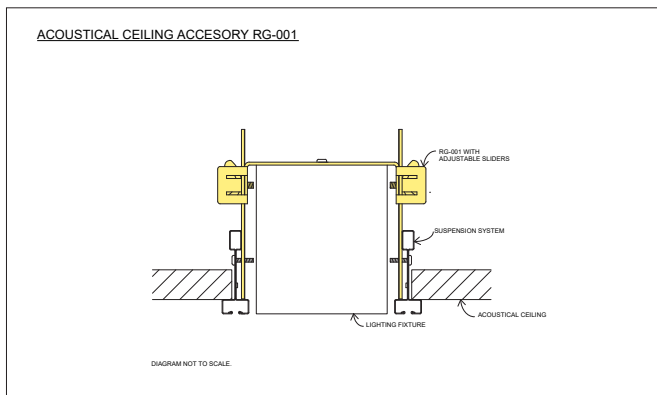

Project:	Type:
Date:	Comments:

TOP VIEW

SIDE VIEW

SIDE VIEW

BOTTOM VIEW

FIXTURE ID	A	B	C
TechoLED-BX-3-DI-2-27-30-U-M	3.5"	2.6"	24"
TechoLED-BX-3-DI-4-54-30-U-M	3.5"	2.6"	48"
TechoLED-BX-3-DI-6-81-30-U-M	3.5"	2.6"	72"
TechoLED-BX-3-D-8-108-30-U-M	3.5"	2.6"	96"

BX-3-L Connector

A	6"
B	6"
C	3.5"
D	2.6"

Not to scale

BX-3-X Connector

A	12"
B	12"
C	3.5"
D	2.6"

Not to scale

BX-3-T Connector

A	8"
B	12"
C	3.5"
D	2.5"

Not to scale

Project:	Type:
Date:	Comments:

Photometrics

Mounting

Connectors

BX-3-L	L shape connector (lit)
BX-3-T	T shape connector (lit)
BX-3-X	X shape connector (lit)
BX-3-C	Continuous linear run connector
BX-3-AC	Pendant hanging kit (aircraft cable)
BX-3-WM	Wall mounting hardware
BX-3-FK	Flange Kit w/ mud plate for recessed installation
BX-3-RG001	T Grid Ceiling Accessory