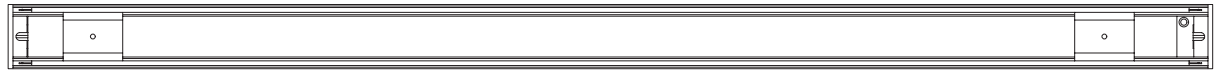

Project:	Type:
Date:	Comments:

TOP VIEW