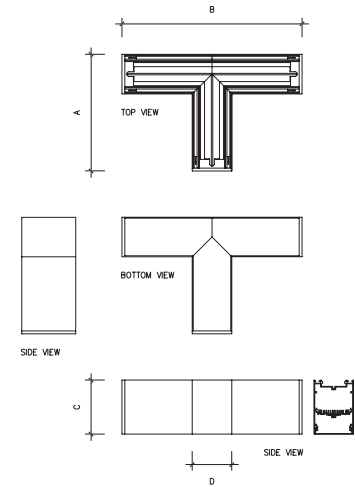

Project:	Type:
Date:	Comments:

TOP VIEW

SIDE VIEW

SIDE VIEW

BOTTOM VIEW

FIXTURE ID	A	B	C
TechoLED-BX-3-DI-2-27-30-U-M	3.5"	2.6"	24"
TechoLED-BX-3-DI-4-54-30-U-M	3.5"	2.6"	48"
TechoLED-BX-3-DI-6-81-30-U-M	3.5"	2.6"	72"
TechoLED-BX-3-D-8-108-30-U-M	3.5"	2.6"	96"

BX-3-L Connector

A	6"
B	6"
C	3.5"
D	2.6"

Not to scale

BX-3-X Connector

A	12"
B	12"
C	3.5"
D	2.6"

Not to scale

BX-3-T Connector

A	8"
B	12"
C	3.5"
D	2.5"

Not to scale

Project:	Type:
Date:	Comments:

Photometrics

Mounting

Connectors

BX-3-L	L shape connector (lit)
BX-3-T	T shape connector (lit)
BX-3-X	X shape connector (lit)
BX-3-C	Continuous linear run connector
BX-3-AC	Pendant hanging kit (aircraft cable)
BX-3-WM	Wall mounting hardware
BX-3-FK	Flange Kit w/ mud plate for recessed installation
BX-3-RG001	T Grid Ceiling Accessory