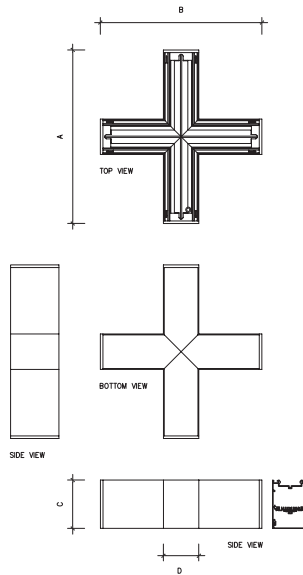

Project:	Type:
Date:	Comments:

TOP VIEW

SIDE VIEW

SIDE VIEW

BOTTOM VIEW

FIXTURE ID	A	B	C
TechoLED-BX-3-DI-2-27-30-U-M	3.5"	2.6"	24"
TechoLED-BX-3-DI-4-54-30-U-M	3.5"	2.6"	48"
TechoLED-BX-3-DI-6-81-30-U-M	3.5"	2.6"	72"
TechoLED-BX-3-D-8-108-30-U-M	3.5"	2.6"	96"

BX-3-L Connector

A	6"
B	6"
C	3.5"
D	2.6"

Not to scale

BX-3-X Connector

A	12"
B	12"
C	3.5"
D	2.6"

Not to scale

BX-3-T Connector

A	8"
B	12"
C	3.5"
D	2.5"