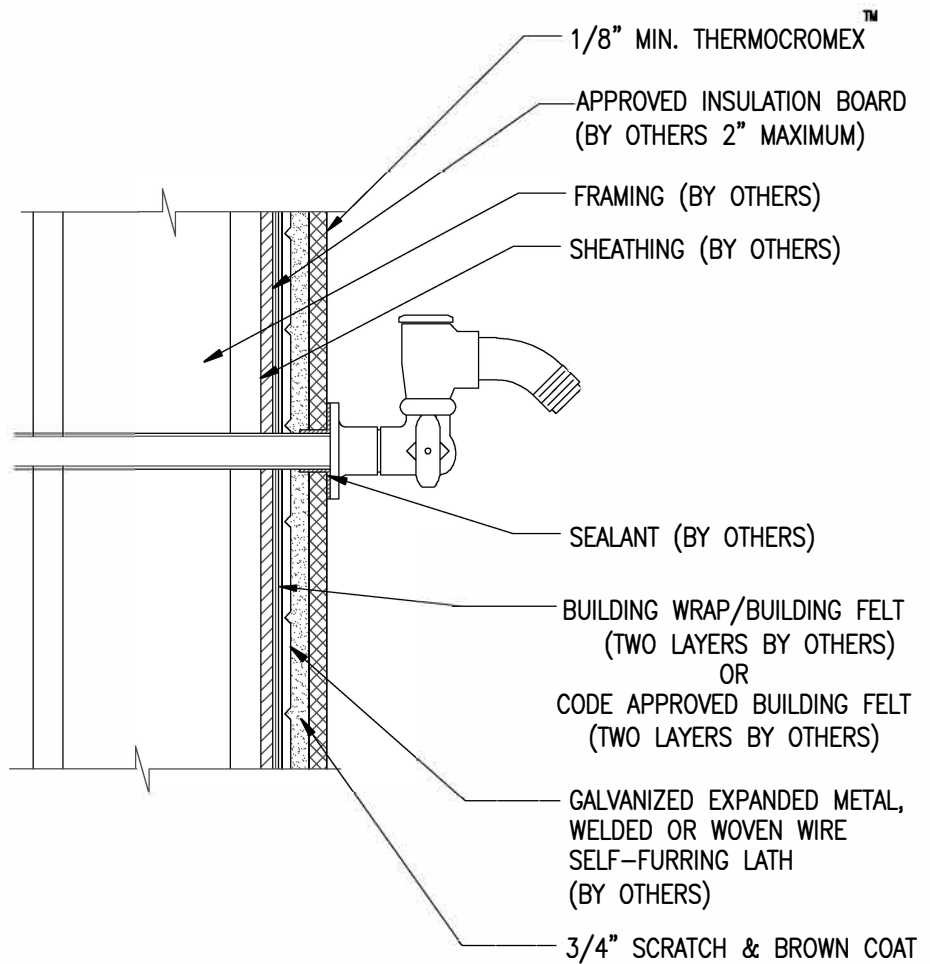

THERMOCROMEX™ OVER FRAME & SHEATHING HOSE BIB PENETRATION

SCALE = 3" = 1'-0"