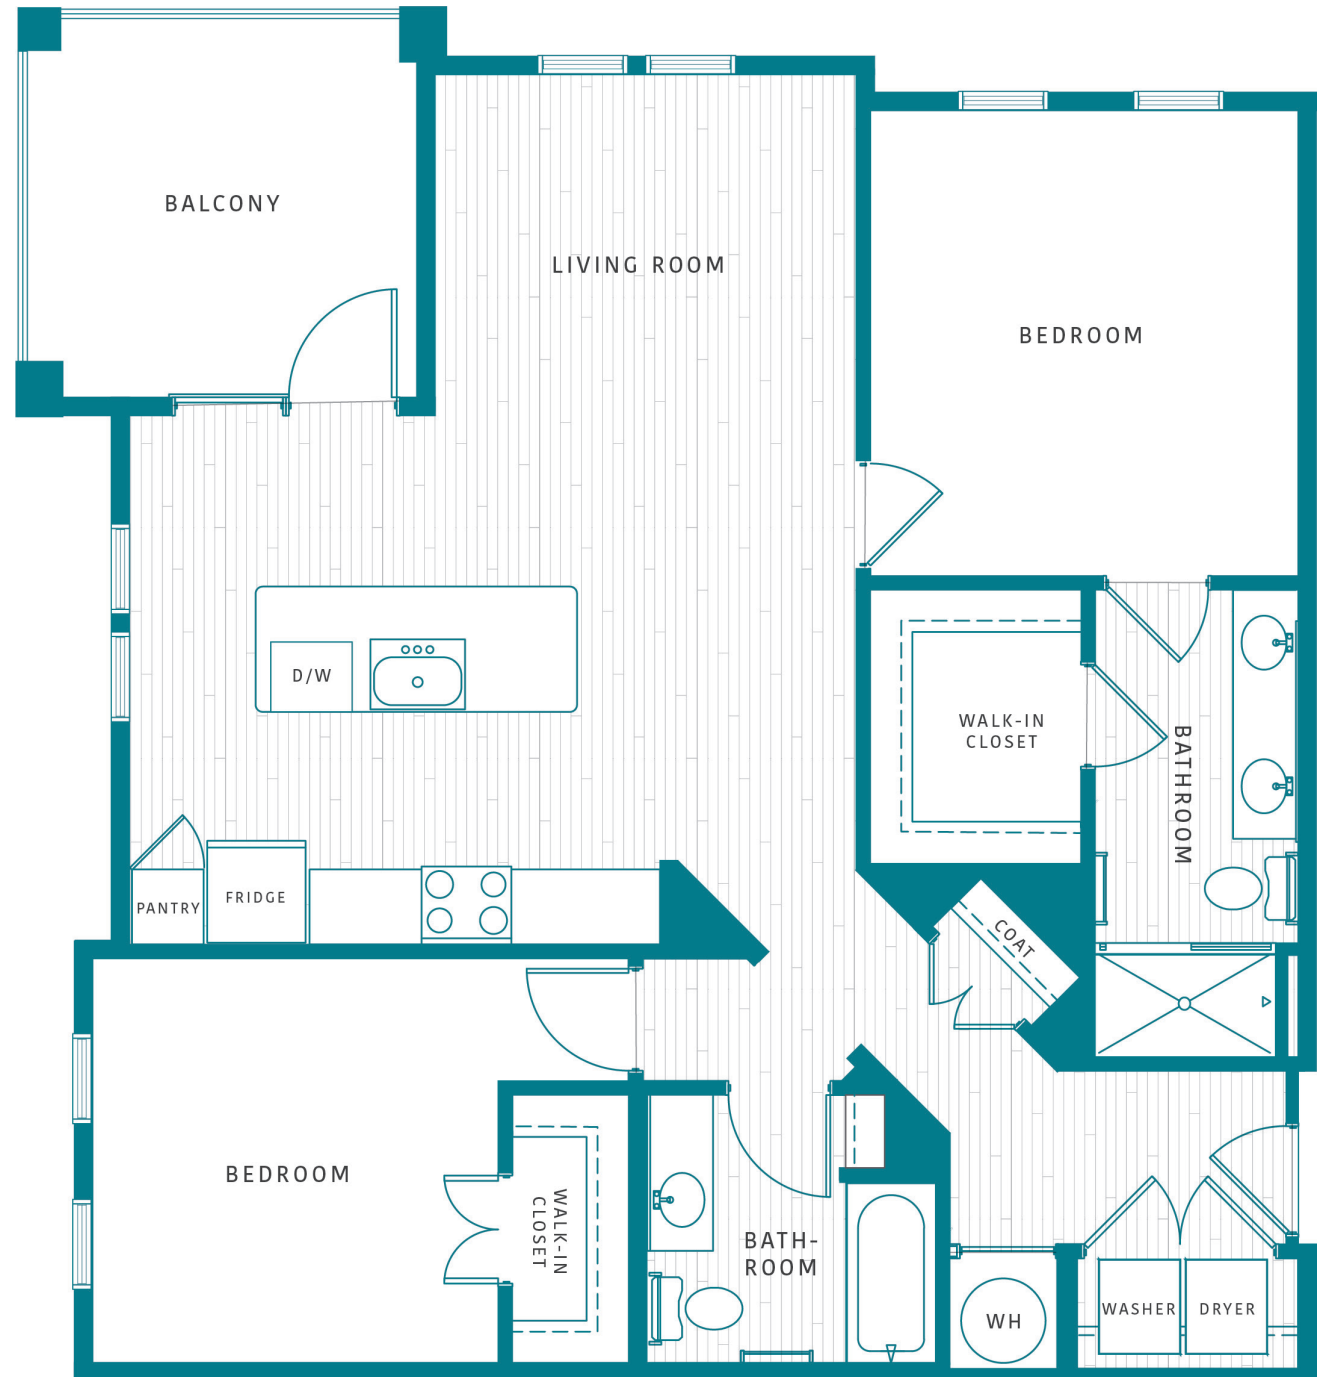

**isla
antigua**

Ancient City. Modern Apartments.

Seloy

2 Bed / 2 Bath

1151 SQ FT

655 West Marina Cove Drive

St. Augustine, FL 32080

904.471.1330

IslaApts.com

Floor plans are artist's rendering. All dimensions are approximate. Actual product and specifications may vary in dimension or detail. Not all features are available in every apartment. Prices and availability are subject to change. Please see a representative for details.