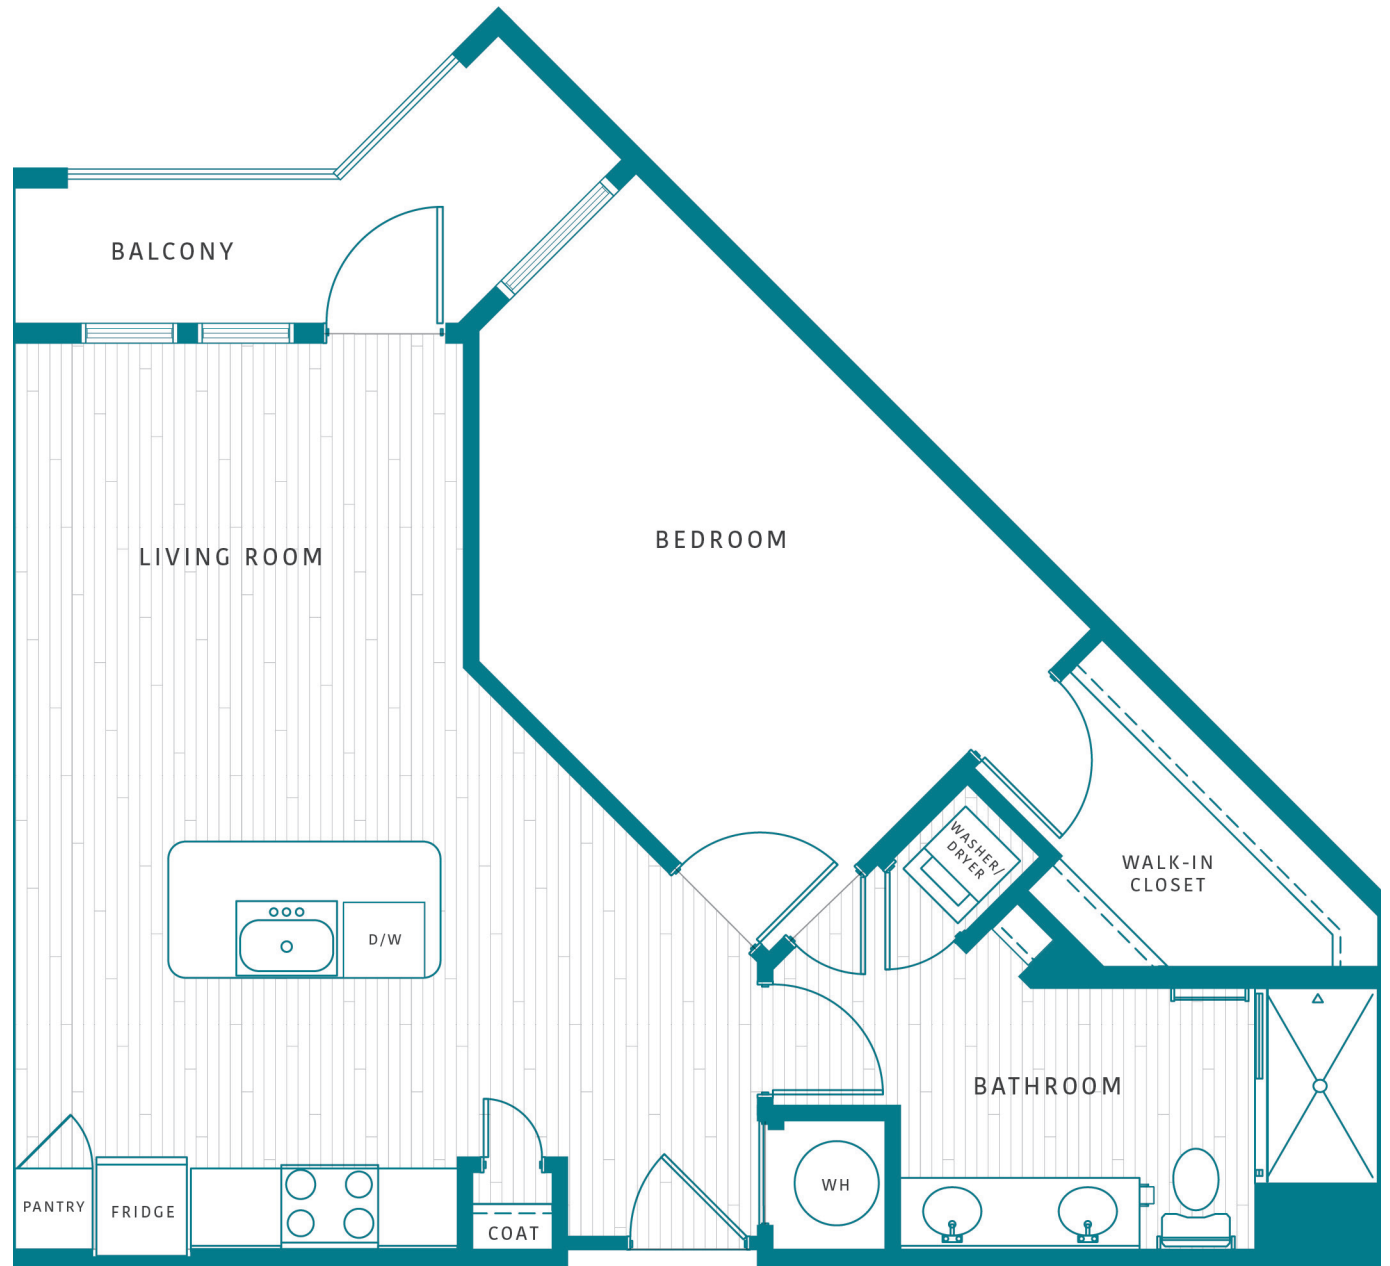

## Monica

1 Bed / 1 Bath

780 SQ FT

655 West Marina Cove Drive

St. Augustine, FL 32080

904.471.1330

IslaApts.com

Floor plans are artist's rendering. All dimensions are approximate. Actual product and specifications may vary in dimension or detail. Not all features are available in every apartment. Prices and availability are subject to change. Please see a representative for details.