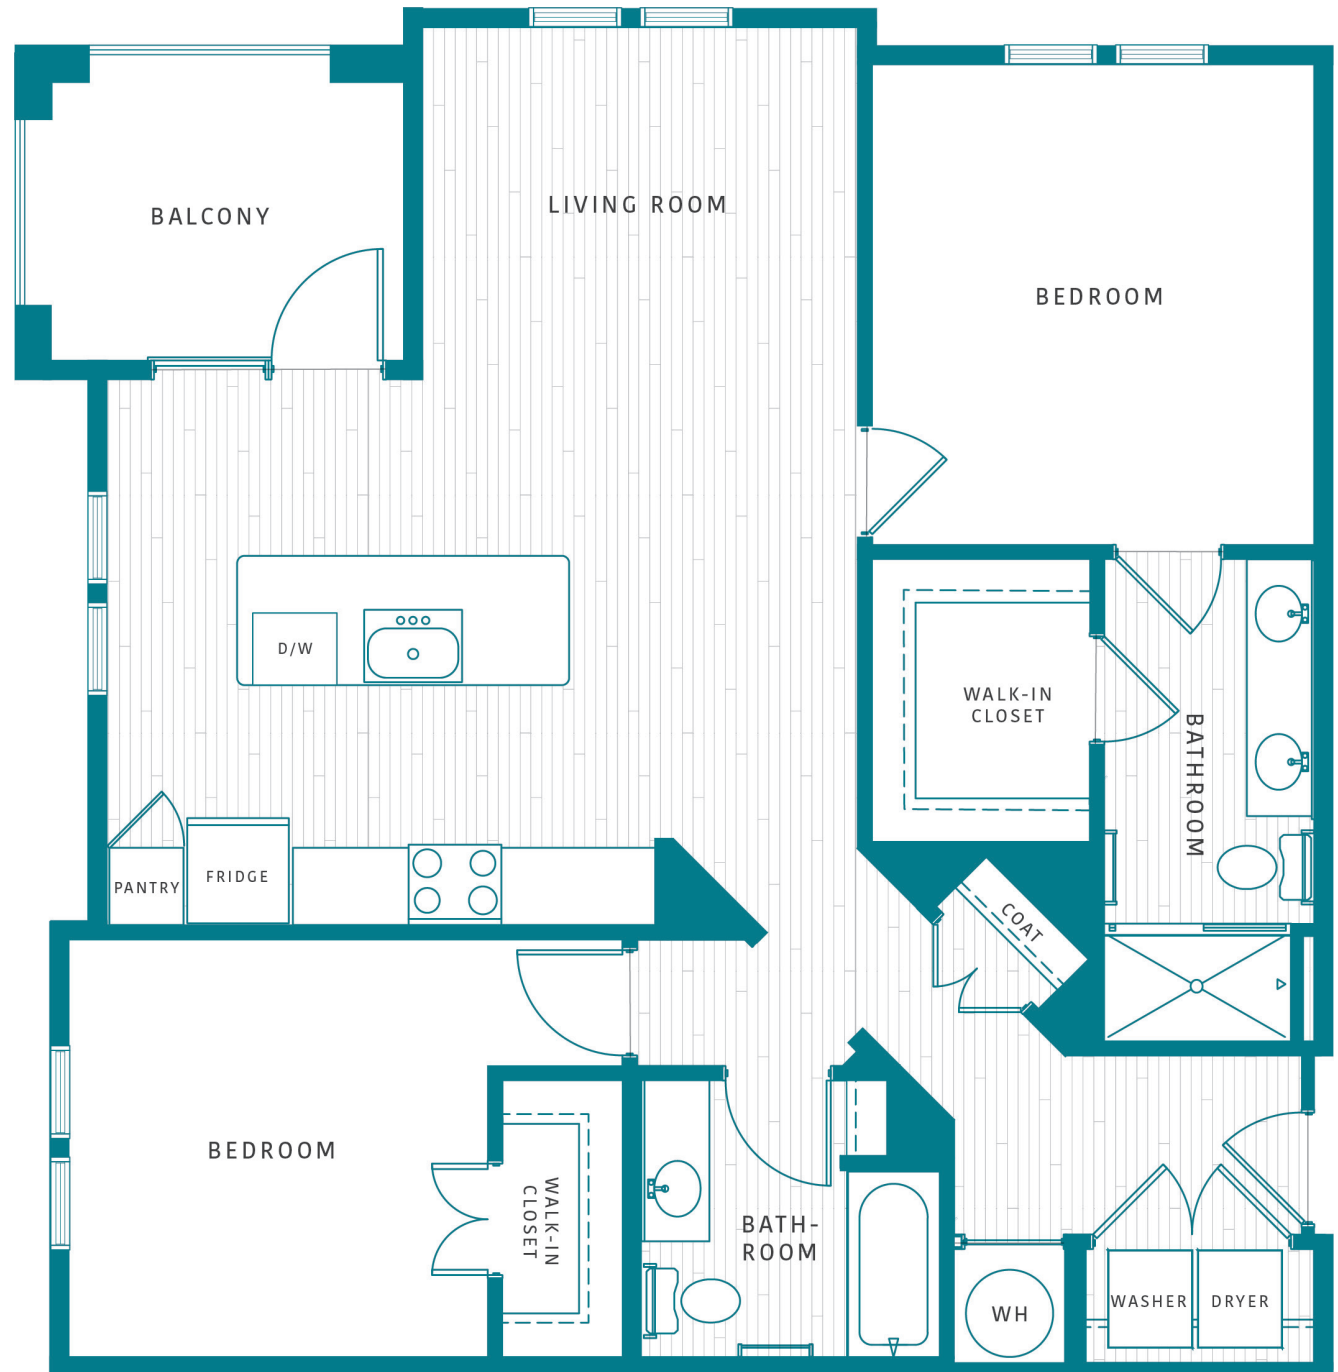

isla
antigua

Ancient City. Modern Apartments.

Leon

2 Bed / 2 Bath

1151 SQ FT

655 West Marina Cove Drive

St. Augustine, FL 32080

904.471.1330

IslaApts.com

Floor plans are artist's rendering. All dimensions are approximate. Actual product and specifications may vary in dimension or detail. Not all features are available in every apartment. Prices and availability are subject to change. Please see a representative for details.